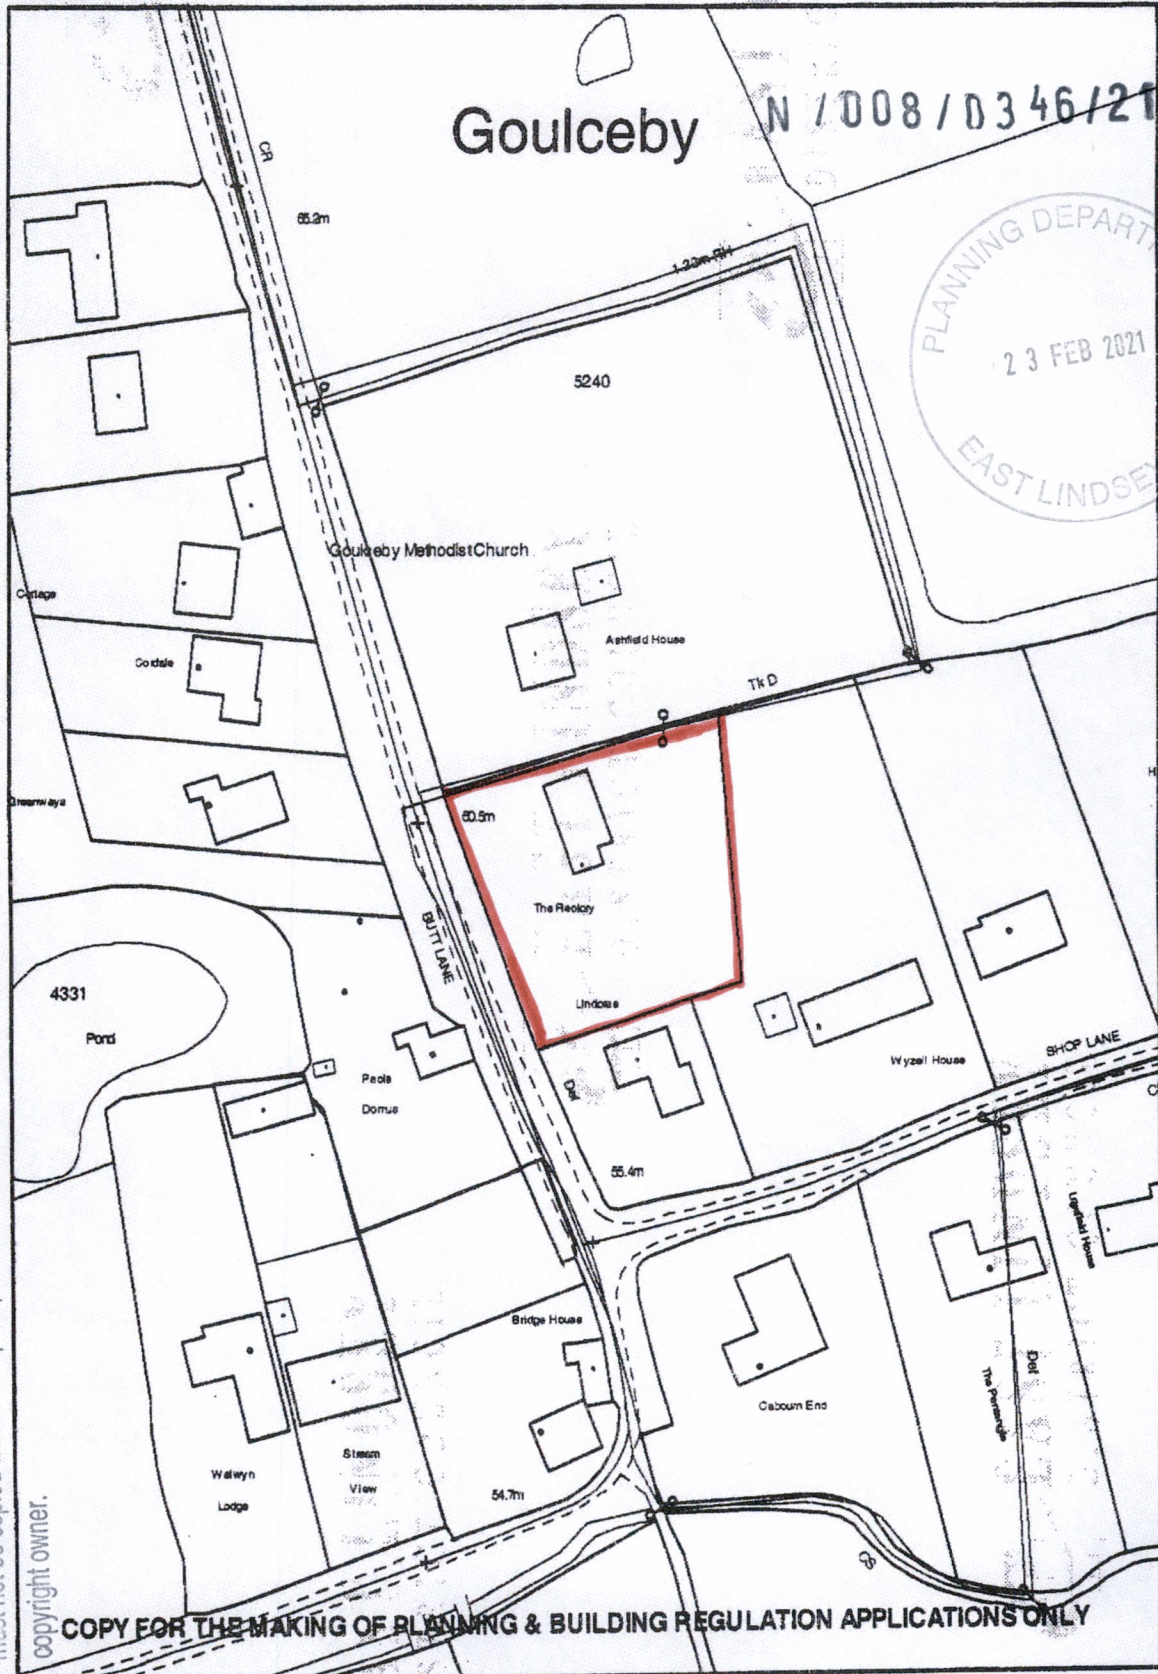

Planning & Regeneration Department

Tedder Hall, Manby Park, Louth, Lincs LN11 8UP

Telephone: 01507 601111 Ext. 312 / 349

This copy has been made by or with the authority of East Lindsey District Council pursuant to section 47 of the Copyright, Design and Patents Act 1988 ('the Act') Unless the Act provides a relevant exception to copyright, the copy must not be copied without the prior permission of the copyright owner.

Map Tile Ref: TF2579SE
Scale 1:1250

Crown Copyright
Licence No: LA-077879