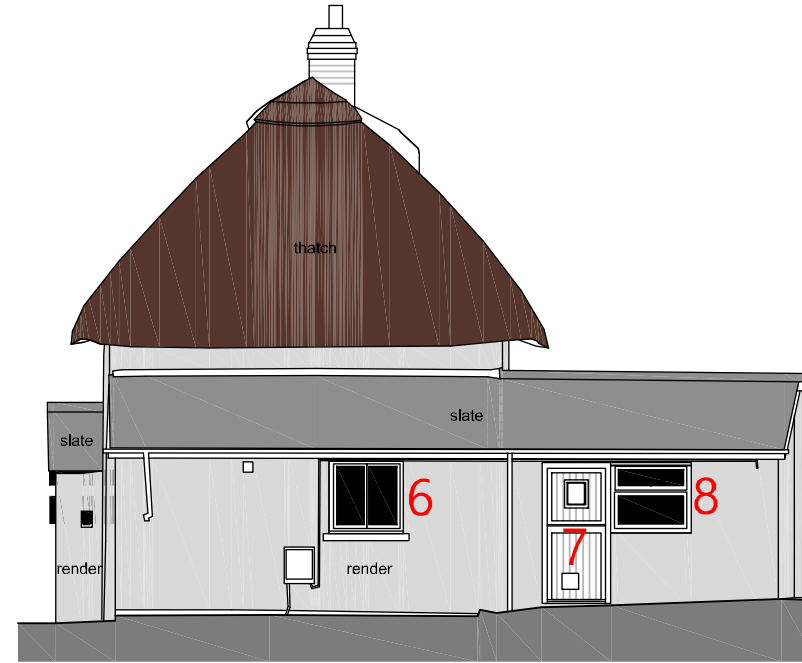

Datum 98.00
NORTH EAST ELEVATION