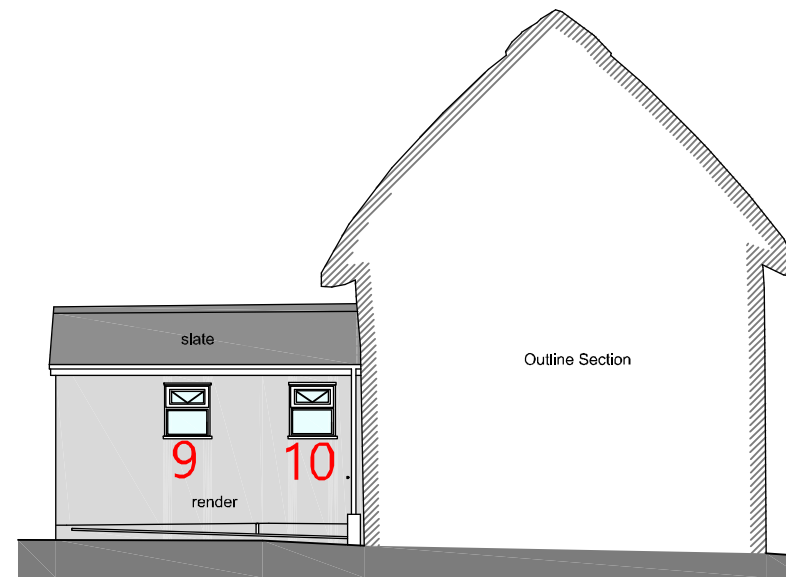

Datum 98.00
SOUTH WEST ELEVATION / SECTION