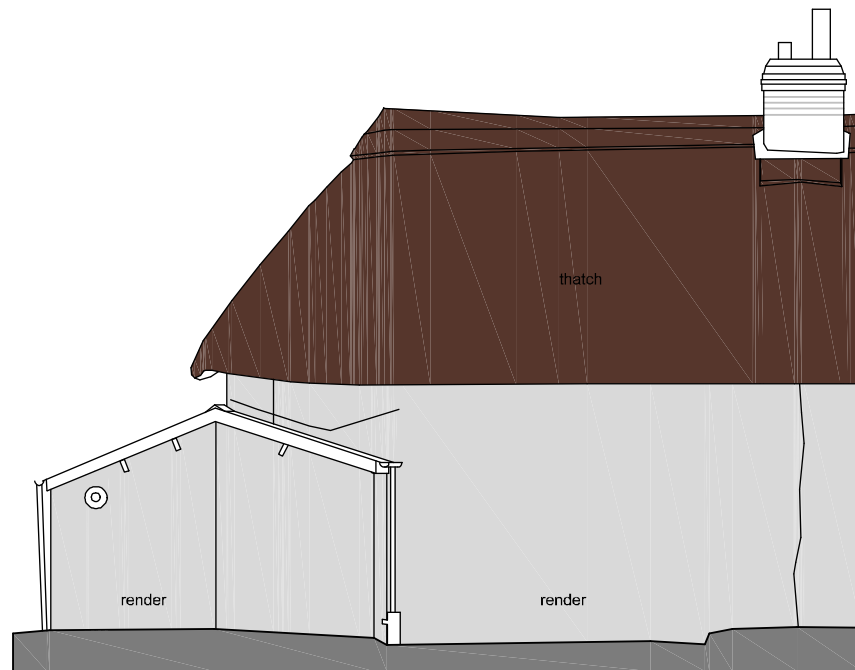

Datum 98.00
SOUTH EAST ELEVATION

Datum 98.00
NORTH WEST ELEVATION