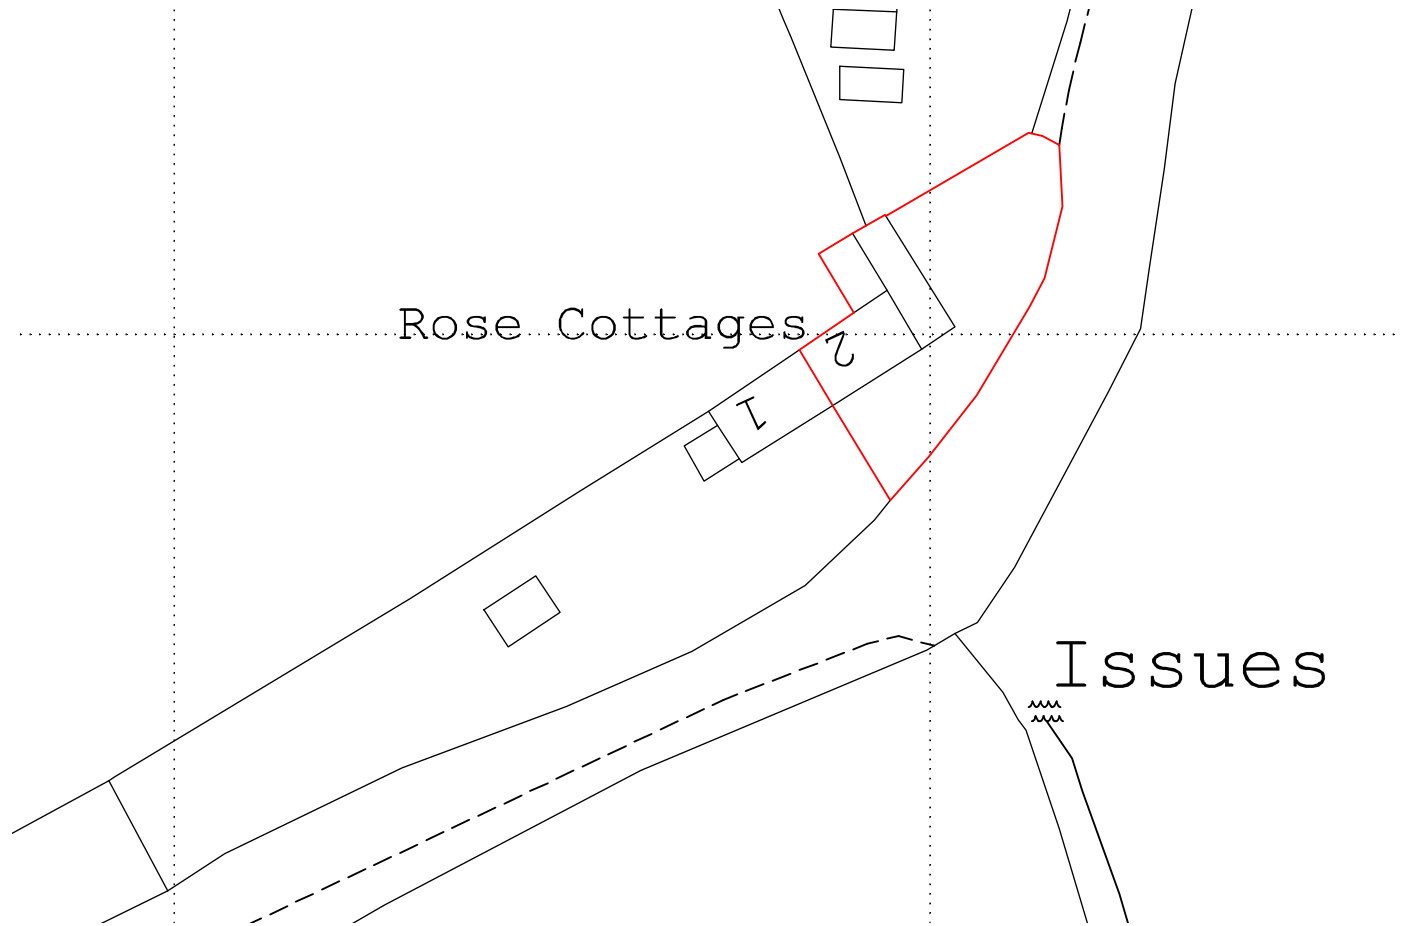

Location Plan  
(Scale 1:1250)

Block Plan  
(Scale 1:500)

A M Design

10 Church Meadow, High Bickington, Umberleigh, Devon, EX37 9DT  
Tel: 07768979775 | Email: alexandra@am-design.co.uk  
Web: www.am-design.co.uk

Site Address: 2 Rose Cottages, Ashreigney

Drawing Title: Location & Block plan

Drawing No: 059.20.001

Scale: As noted@A3

Date: Feb 2021

Client: Mr A Hadjim

Revisions: