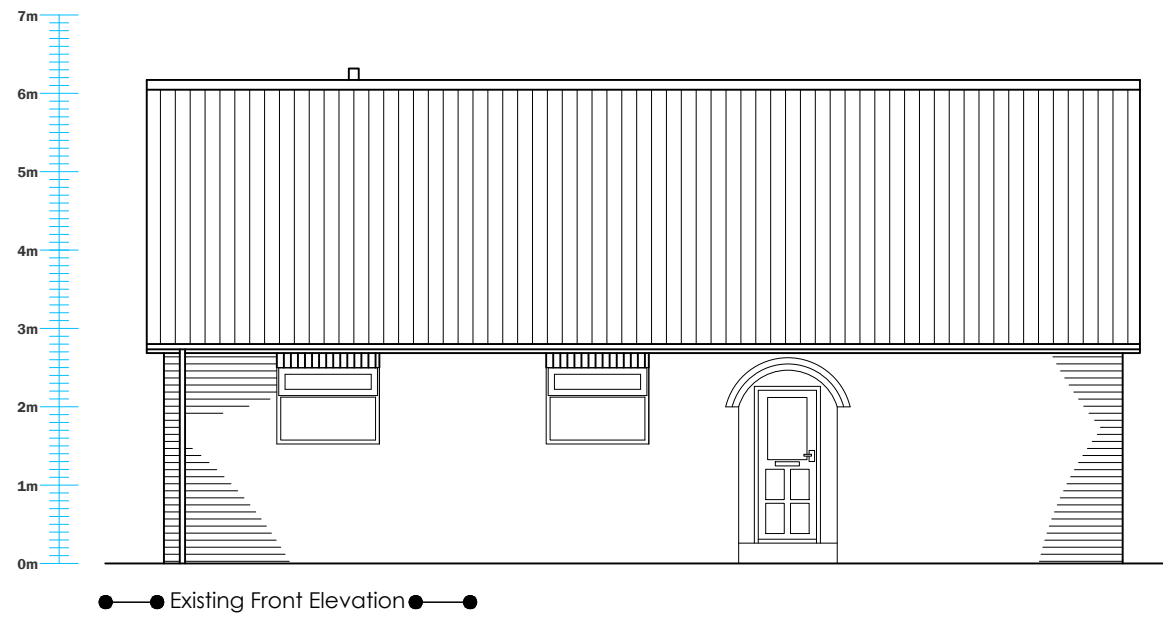

Existing Side Elevation

Existing Rear Elevation

Existing Side Elevation

Existing Front Elevation

ENDEAVOURDESIGN

endeavourdesign@live.co.uk

www.endeavourdesign.co.uk

Mobile - 07716315534

**Project title**

51 Cornwall Avenue  
Darlington

**Drawing title**

Existing Elevation

A3 Sheet  
Scale  
1:100  
Date  
FEB 2021  
Dwg.  
003

revision status

rev.	date	notes