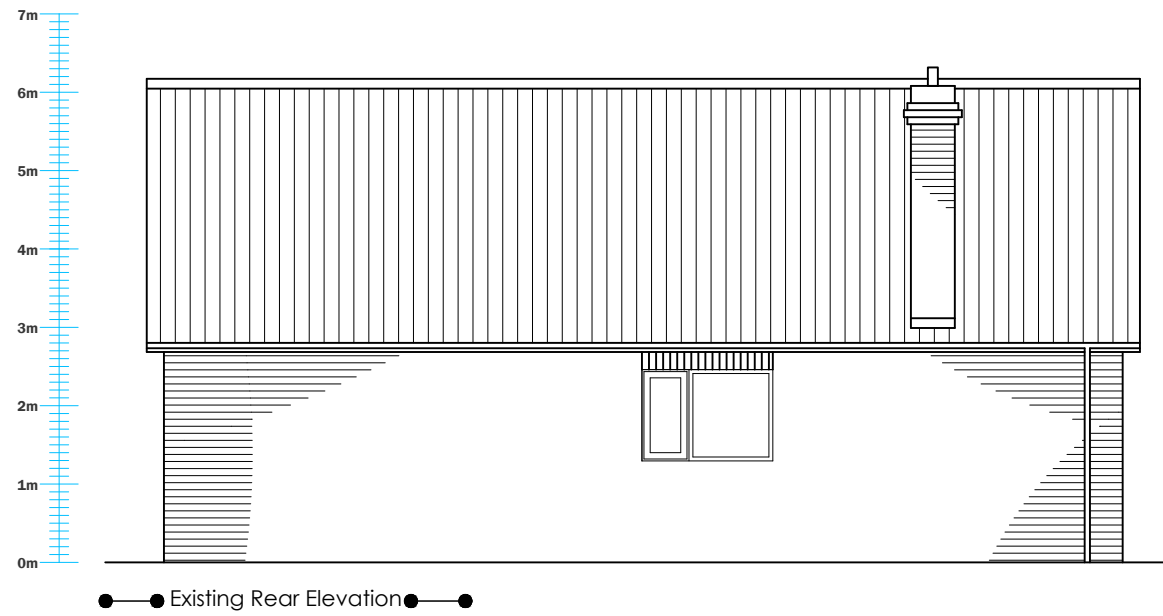

Existing Side Elevation

Existing Rear Elevation

Existing Side Elevation

Existing Front Elevation

ENDEAVOURDESIGN

endeavourdesign@live.co.uk

www.endeavourdesign.co.uk

Mobile - 07716315534

**Project title**

51 Cornwall Avenue  
Darlington

**Drawing title**

Existing Elevation

A3 Sheet  
Scale  
1:100  
Date  
FEB 2021  
Dwg.  
003

revision status

rev.	date	notes