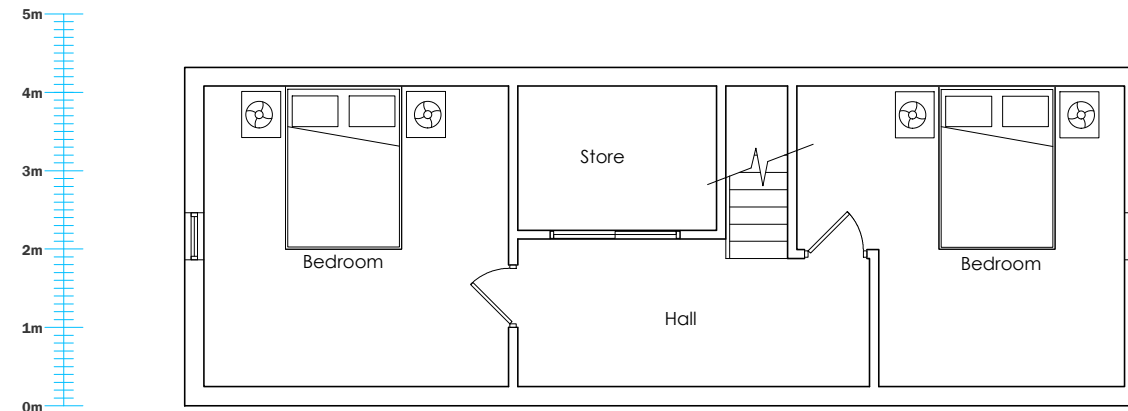

● Existing Ground Floor Plan ●

● Existing First Floor Plan ●

ENDEAVOURDESIGN

endeavourdesign@live.co.uk

www.endeavourdesign.co.uk

Mobile - 07716315534

Project title

51 Cornwall Avenue
Darlington

Drawing title

Existing Floor Plans

A3 Sheet
Scale
1:100
Date
FEB 2021
Dwg.
001

revision status

rev. date notes

rev.	date	notes