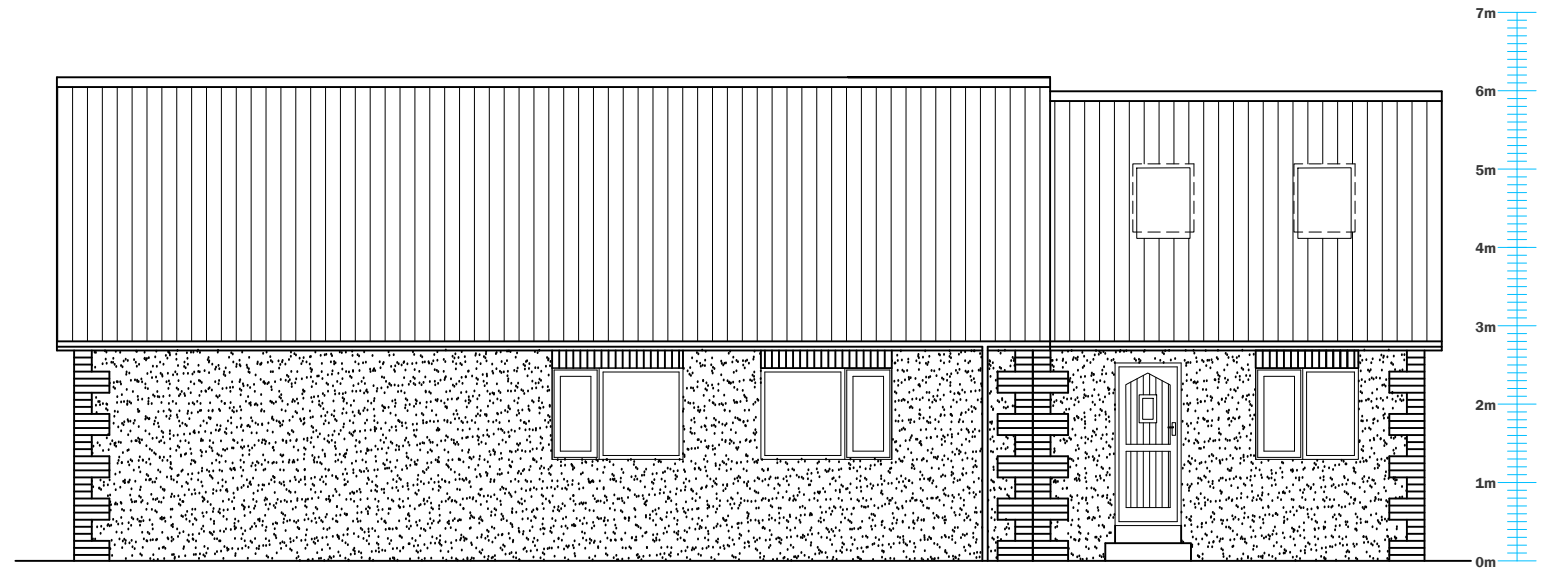

● ● Proposed Side Elevation ● ●

● ● Proposed Rear Elevation ● ●

● ● Proposed Side Elevation ● ●

● ● Proposed Front Elevation ● ●

ENDEAVOURDESIGN

endeavourdesign@live.co.uk

www.endeavourdesign.co.uk

Mobile - 07716315534

Project title

51 Cornwall Avenue
Darlington

Drawing title

Proposed Elevations

A3 Sheet
Scale
1:100
Date
FEB 2021
Dwg.
004

revision status

rev. date notes

rev.	date	notes