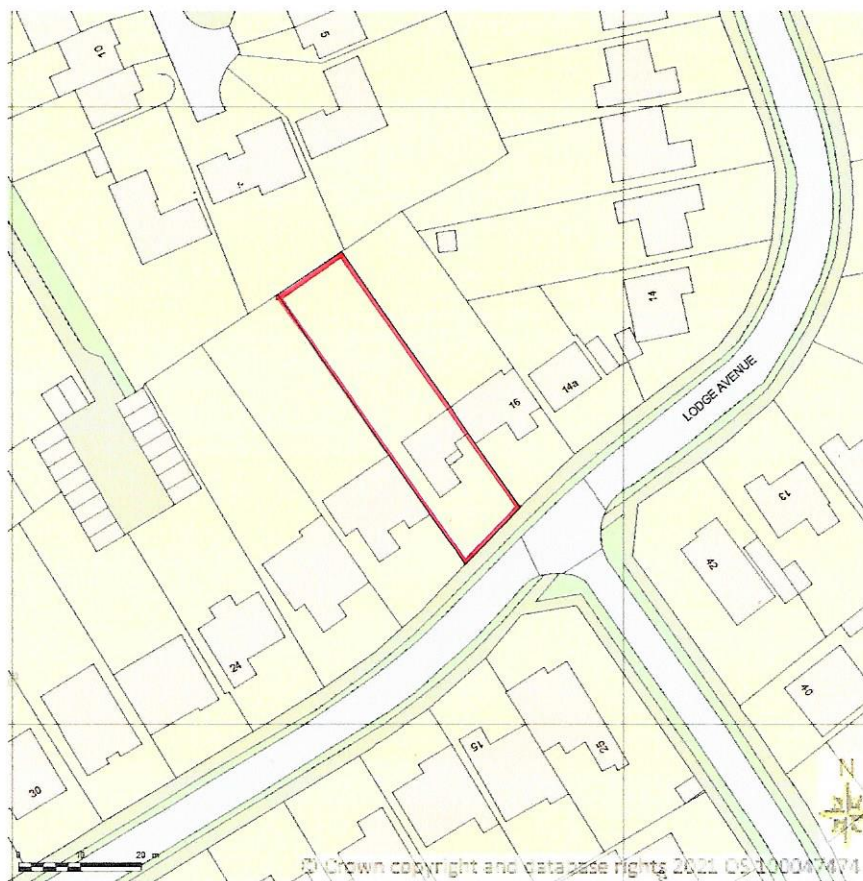

**SITE LOCATION PLAN
AREA 2 HA
SCALE 1:1250 on A4
CENTRE COORDINATES: 518770, 196045**

Supplied by Streetwise Maps Ltd
www.streetwise.net
Licence No: 100047474
21/02/2021 15:00

**18 LODGE AVENUE
ELSTREE, HERTS.
WD6 3ND**