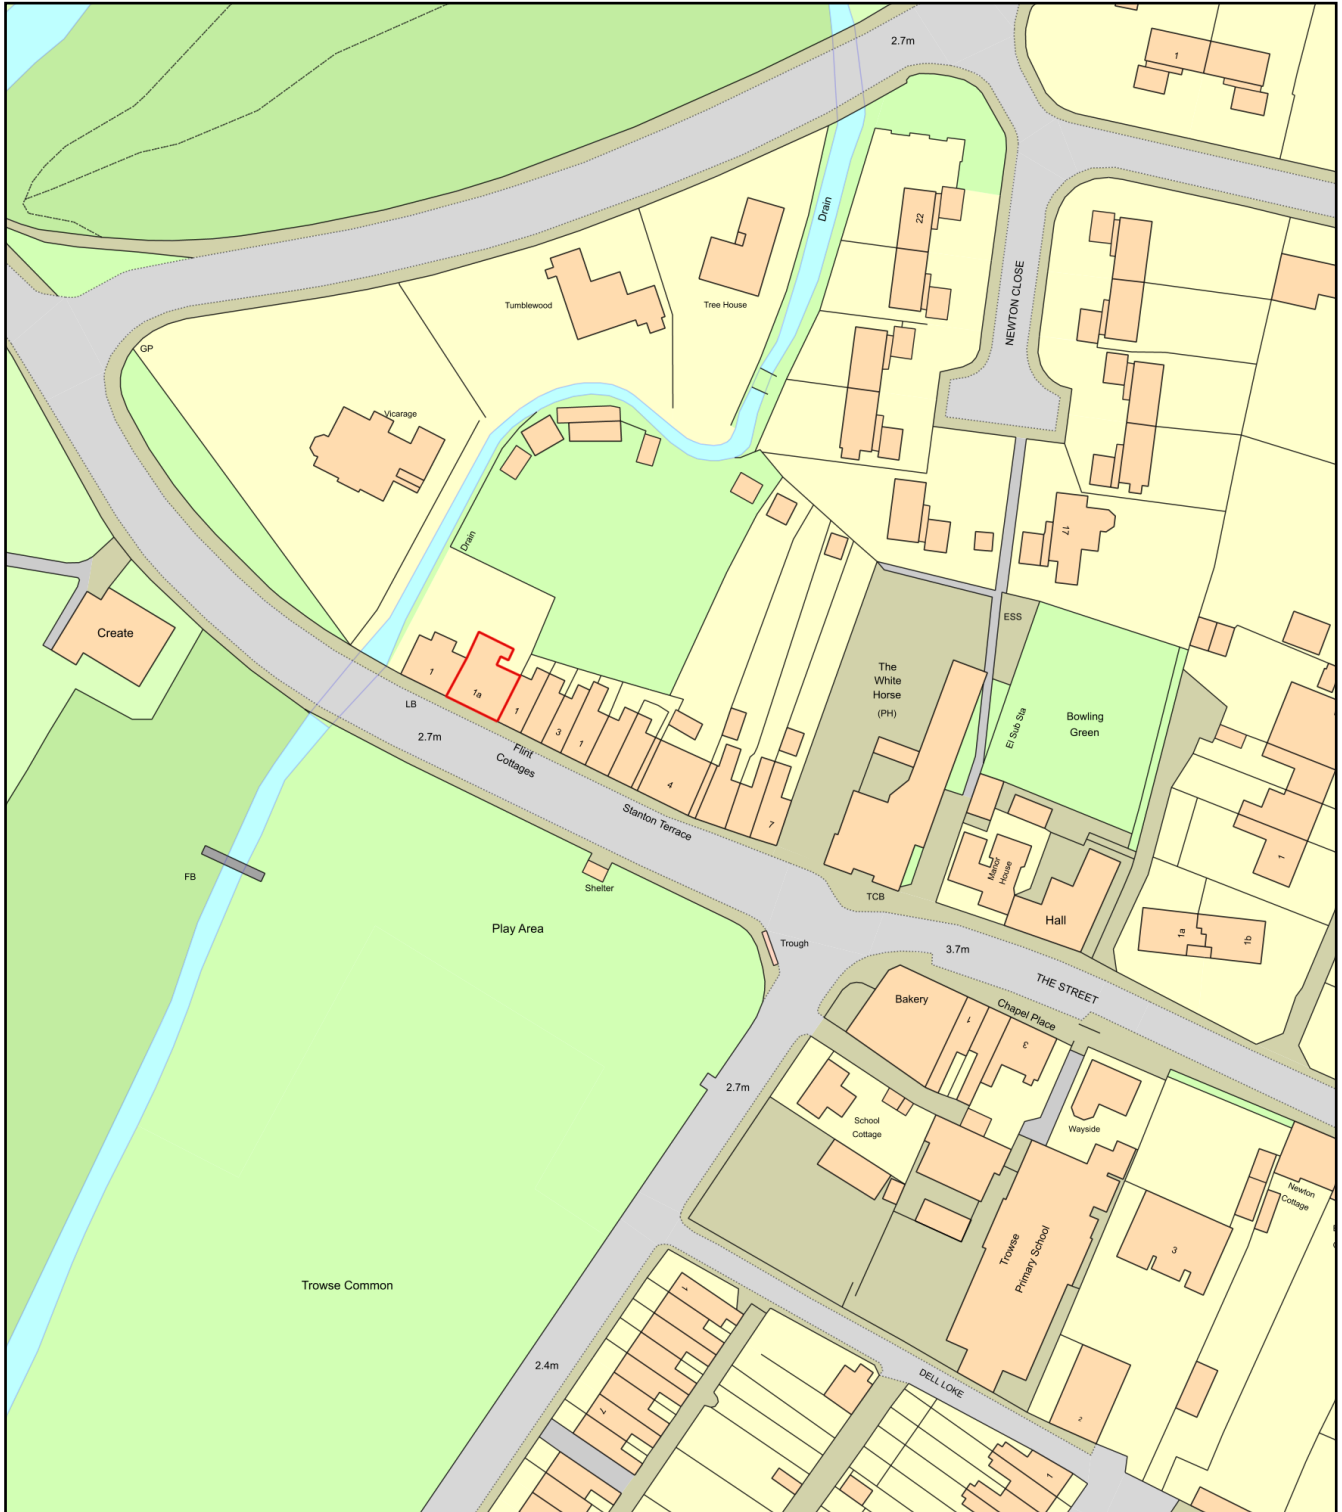

# 1A And 1B The Street Trowse Norfolk NR14 8SX

Plan Produced for: AVIM CONSULTANCY LTD  
Date Produced: 23 Feb 2021  
Plan Reference Number: TQRQM21054180019613  
Scale: 1:1250 @ A4