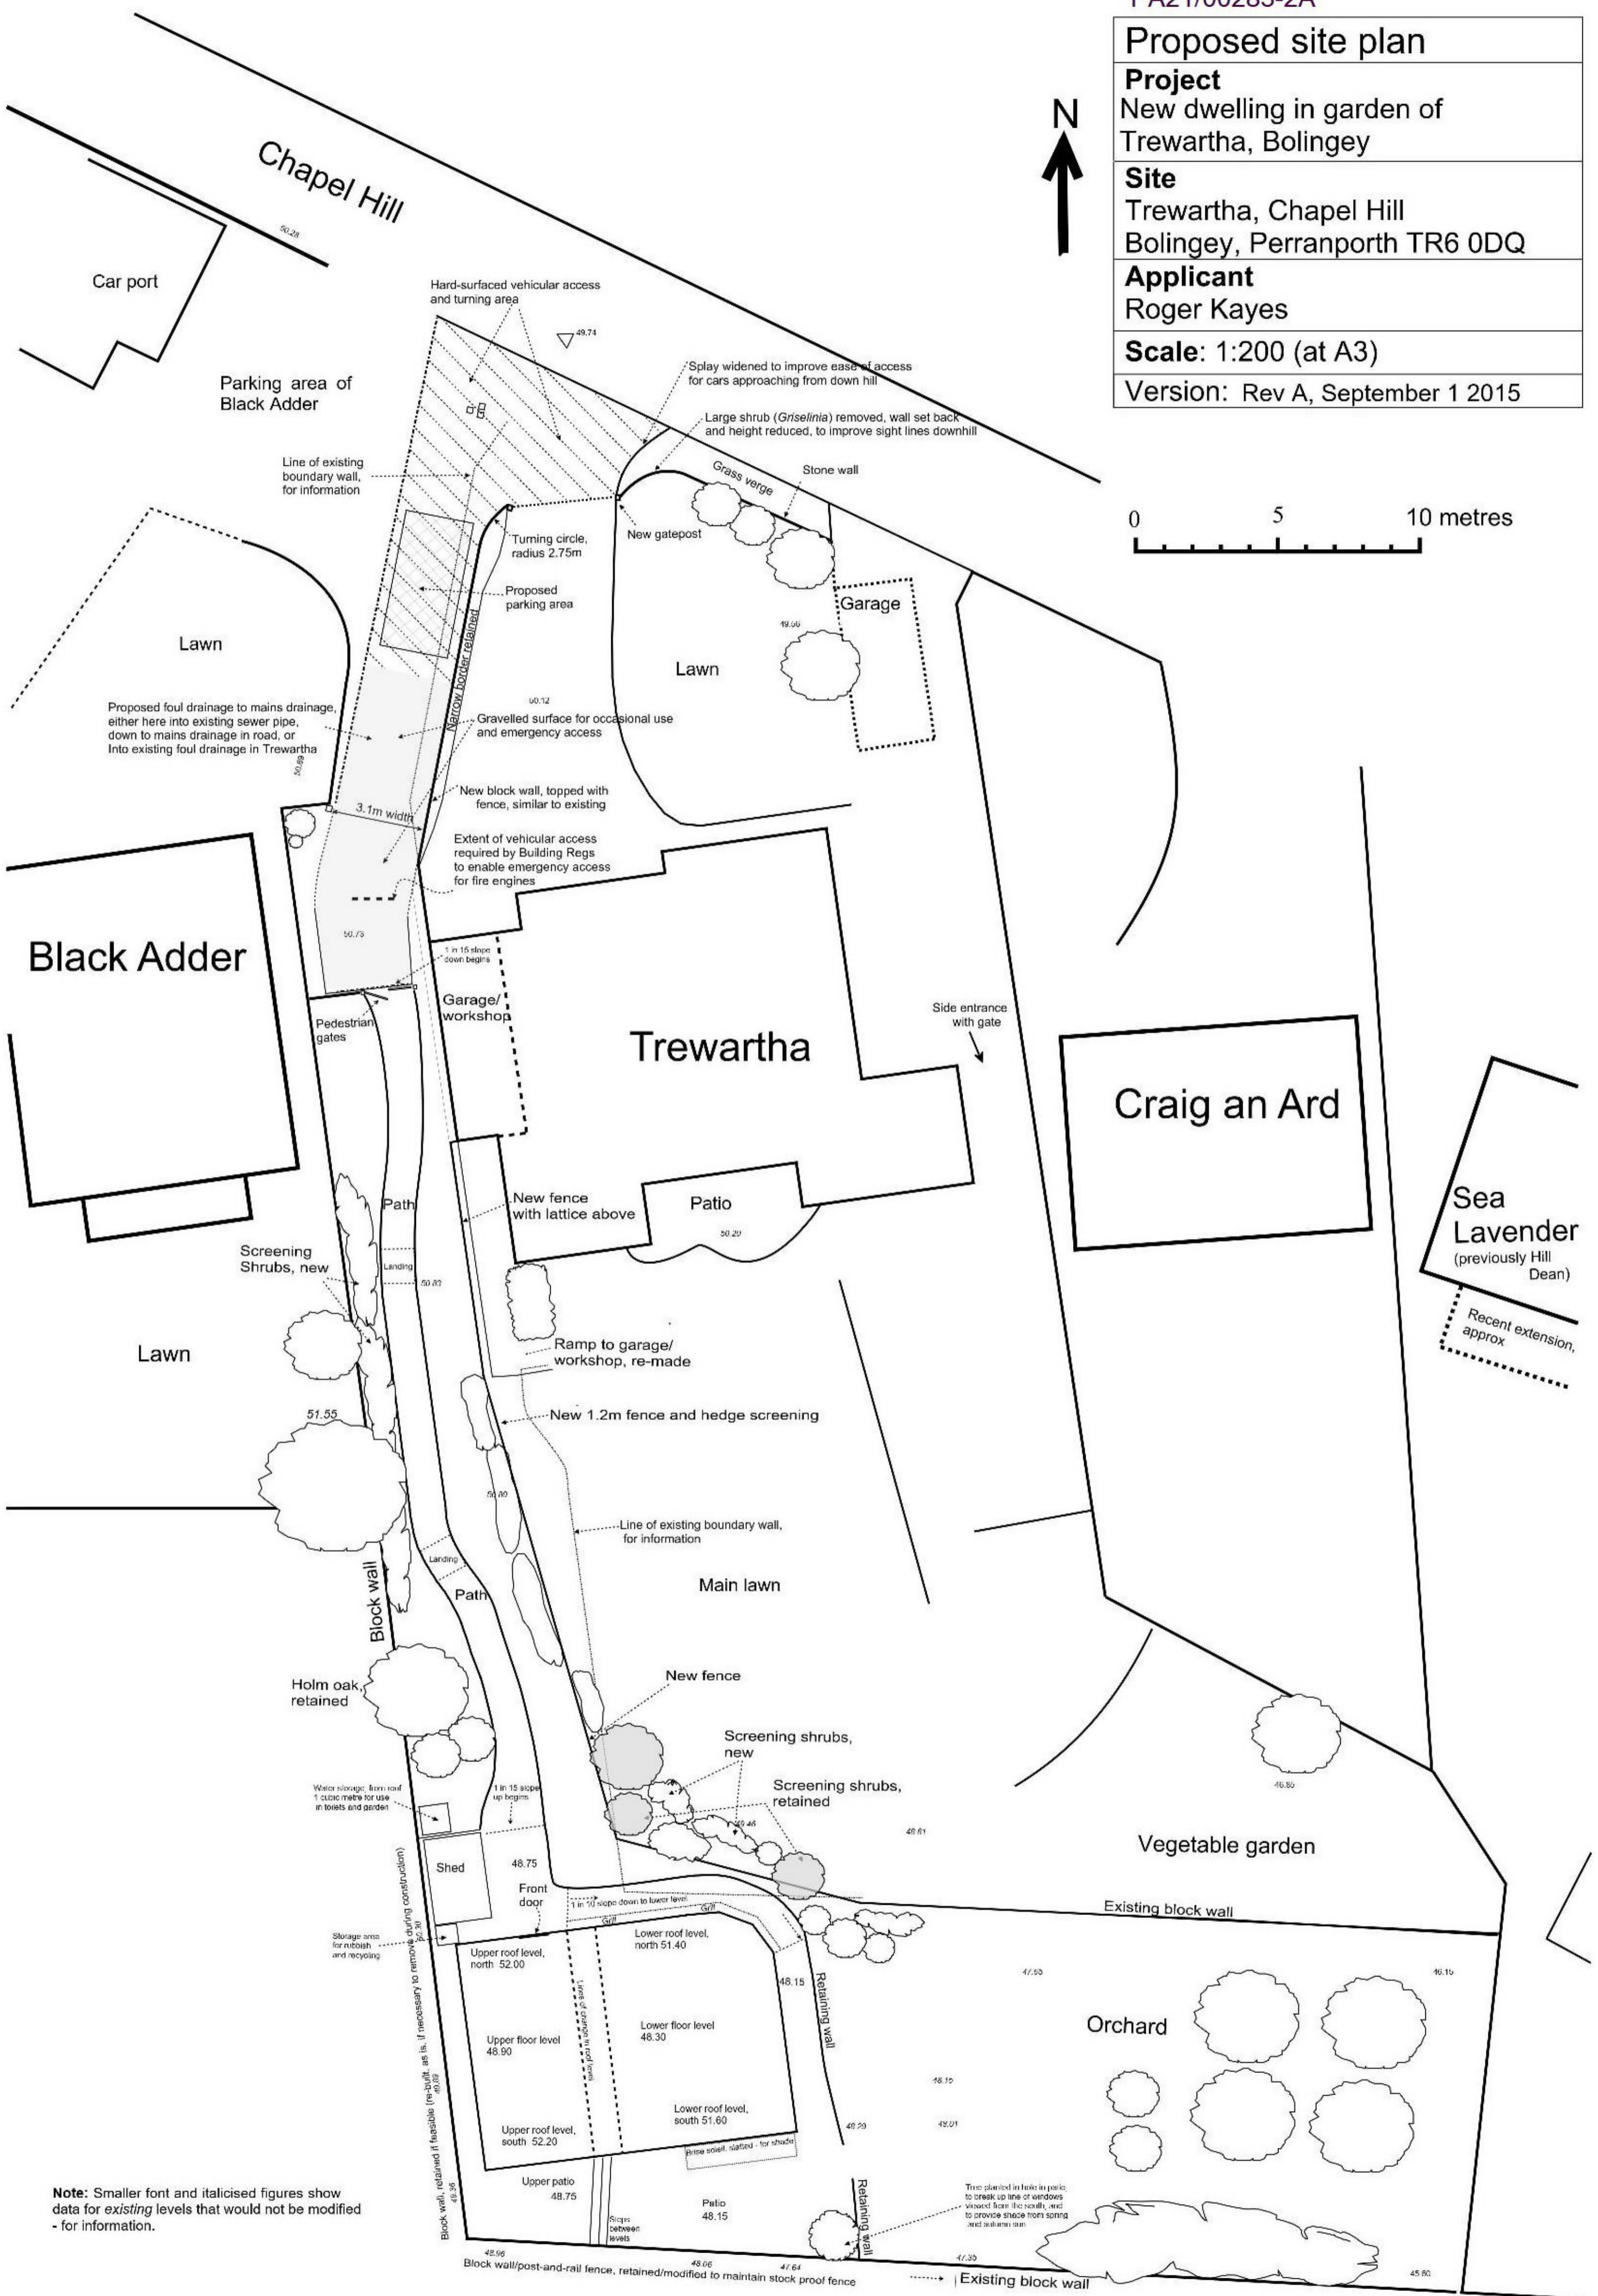

Proposed site plan

Project
New dwelling in garden of
Trewartha, Bolingey

Site
Trewartha, Chapel Hill
Bolingey, Perranporth TR6 0DQ

Applicant
Roger Kayes

Scale: 1:200 (at A3)

Version: Rev A, September 1 2015

Note: Smaller font and italicised figures show data for *existing* levels that would not be modified - for information.