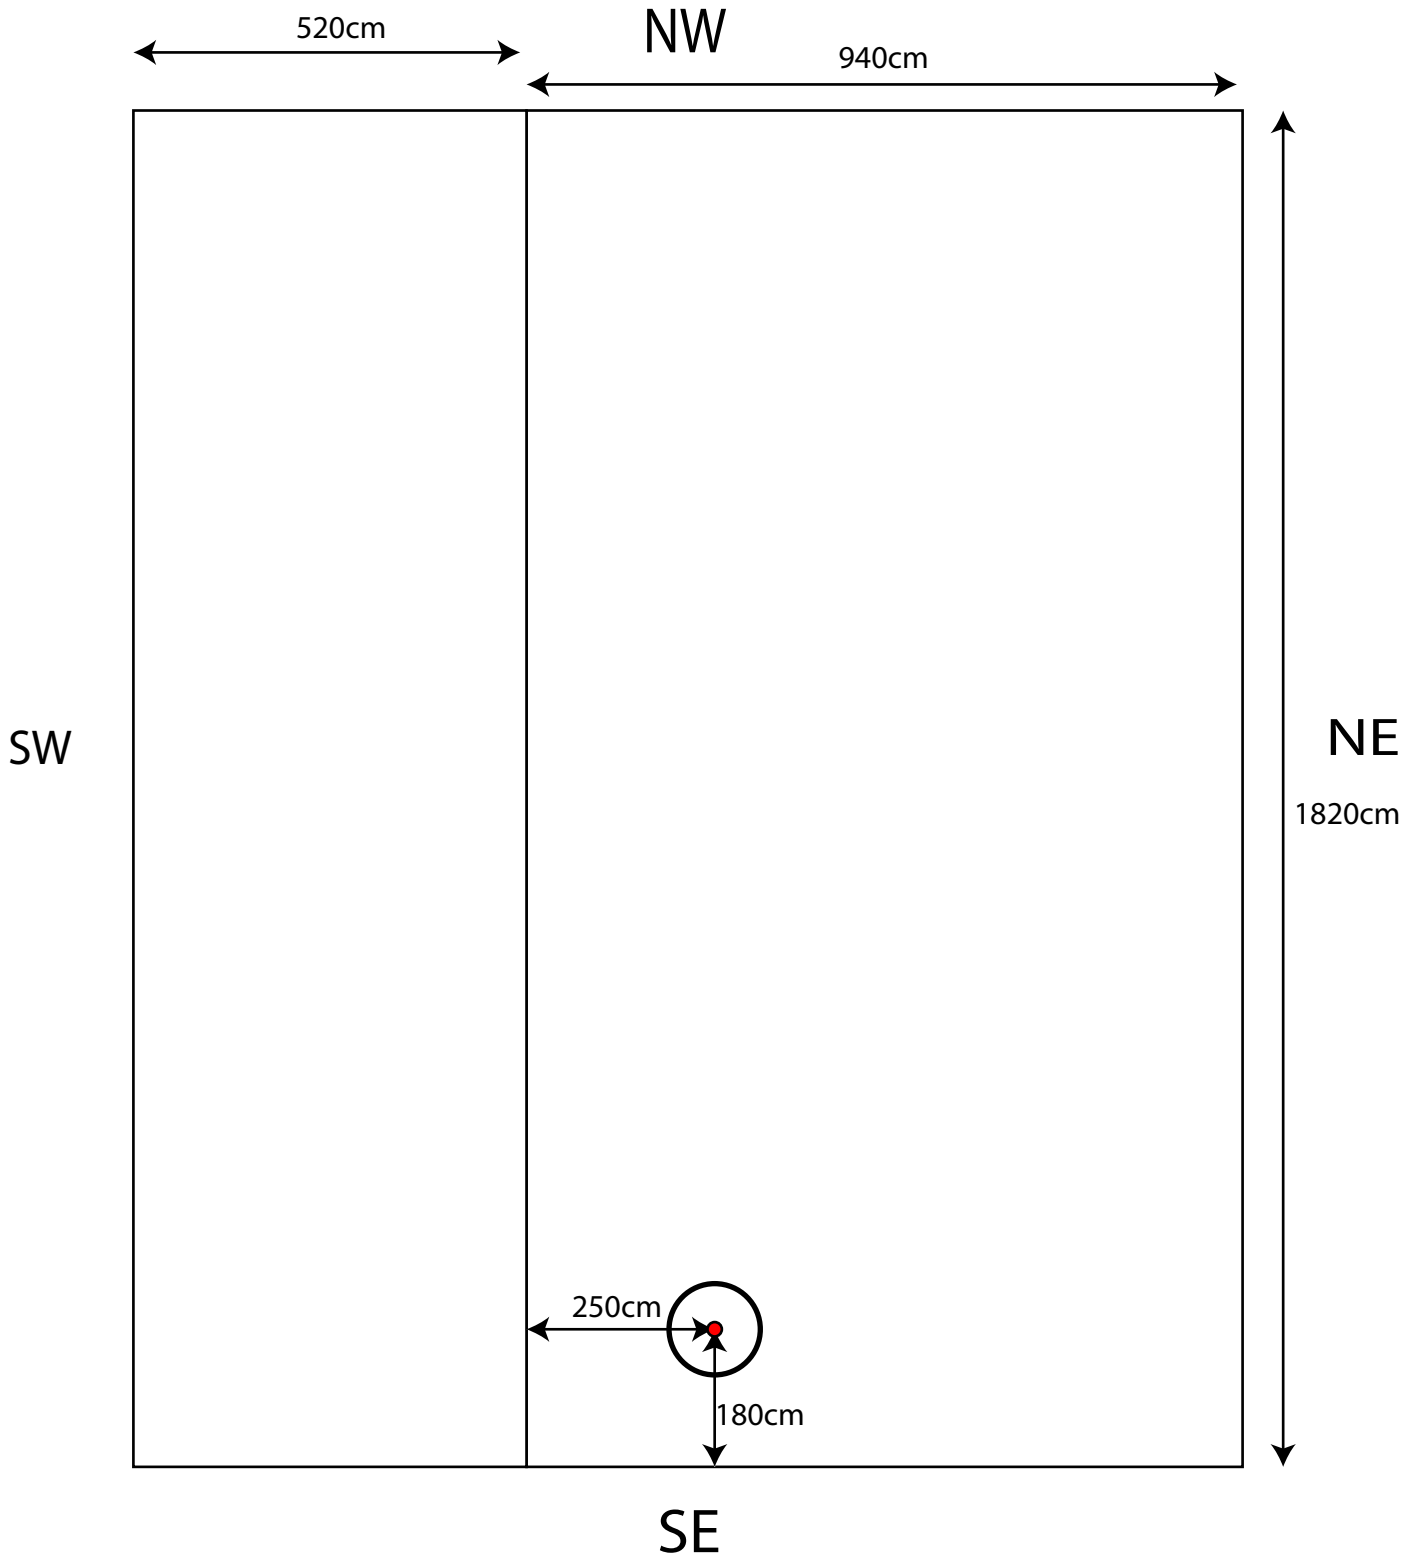

FLOOR PLAN OF UNIT WITH LOCATION OF PIZZA OVEN

○ = pizza oven diameter 120cm

● = pizza oven flue diameter 18cm, material Metal

SCALE 1:100