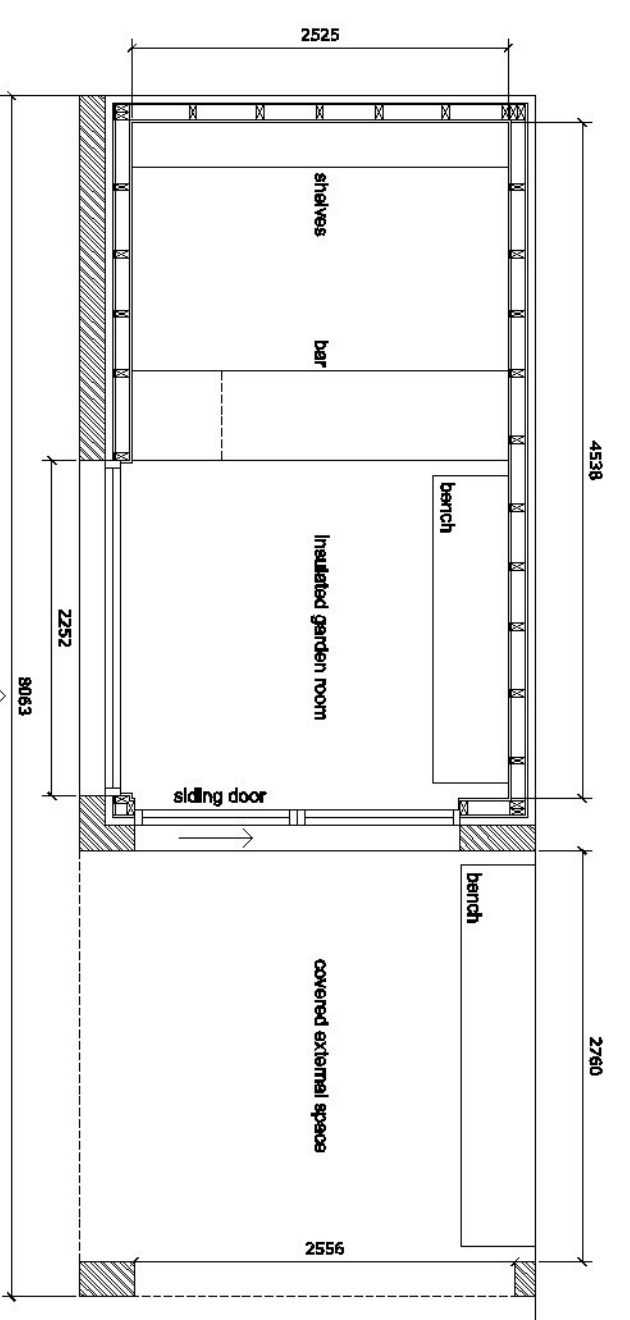

General Notes
 The drawings and its data are the copyright of Ewan Cameron Architects. Limited and must not be used for any purpose other than that for which it is intended.

PLANNING

GROUND PLAN

No.	Revision / Issue	Date

Ewan Cameron Architects

CLIENT
 Grant & Naomi Thompson

Project	Job No.	Date
K&N Garden Room	ECR-100	11.02.21
Drawing	Dream	Checked
Proposed	Plan & Elevation	SC
Drawing No.	Scale	Revision
P-005	1:50	