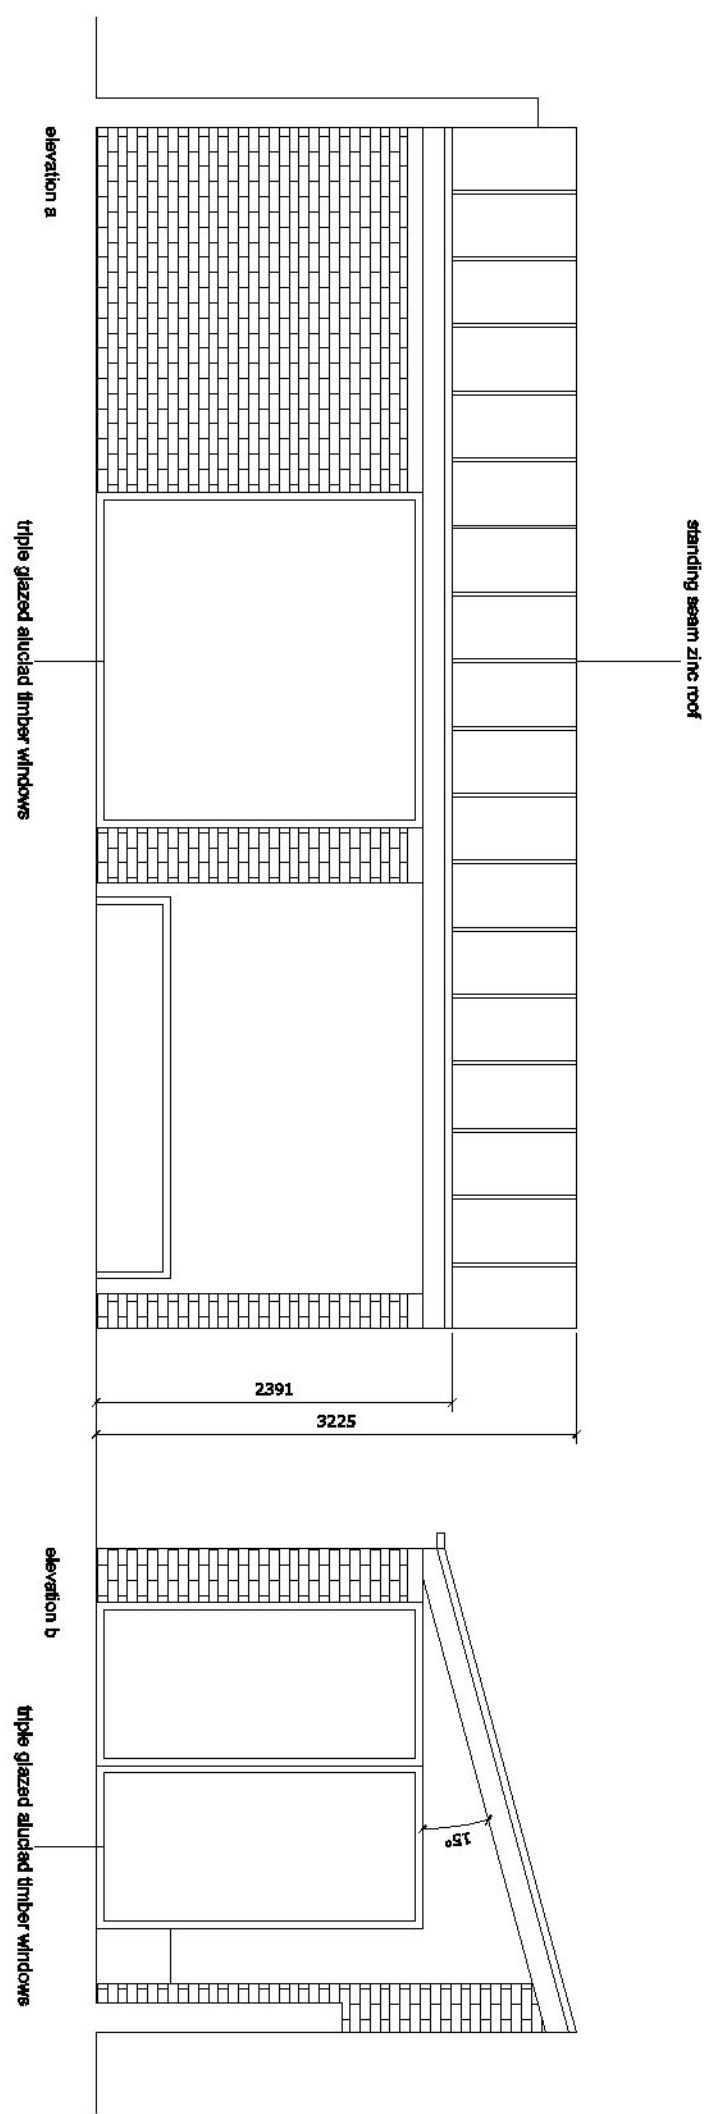

General Notes
 The drawings and its data are the copyright of Ewan Cameron Architects. Limited and must not be used for any purpose other than that for which it is intended.

PLANNING

GROUND PLAN

No.	Revision / Issue	Date

Ewan Cameron Architects

CLIENT
 Grant & Naomi Thompson

Project	Job No.	Date
K&N Garden Room	ECR-100	11.02.21
Drawing	Dream	Checked
Proposed	Plan & Elevation	SC
Drawing No.	Scale	Revision
P-005	1:50	