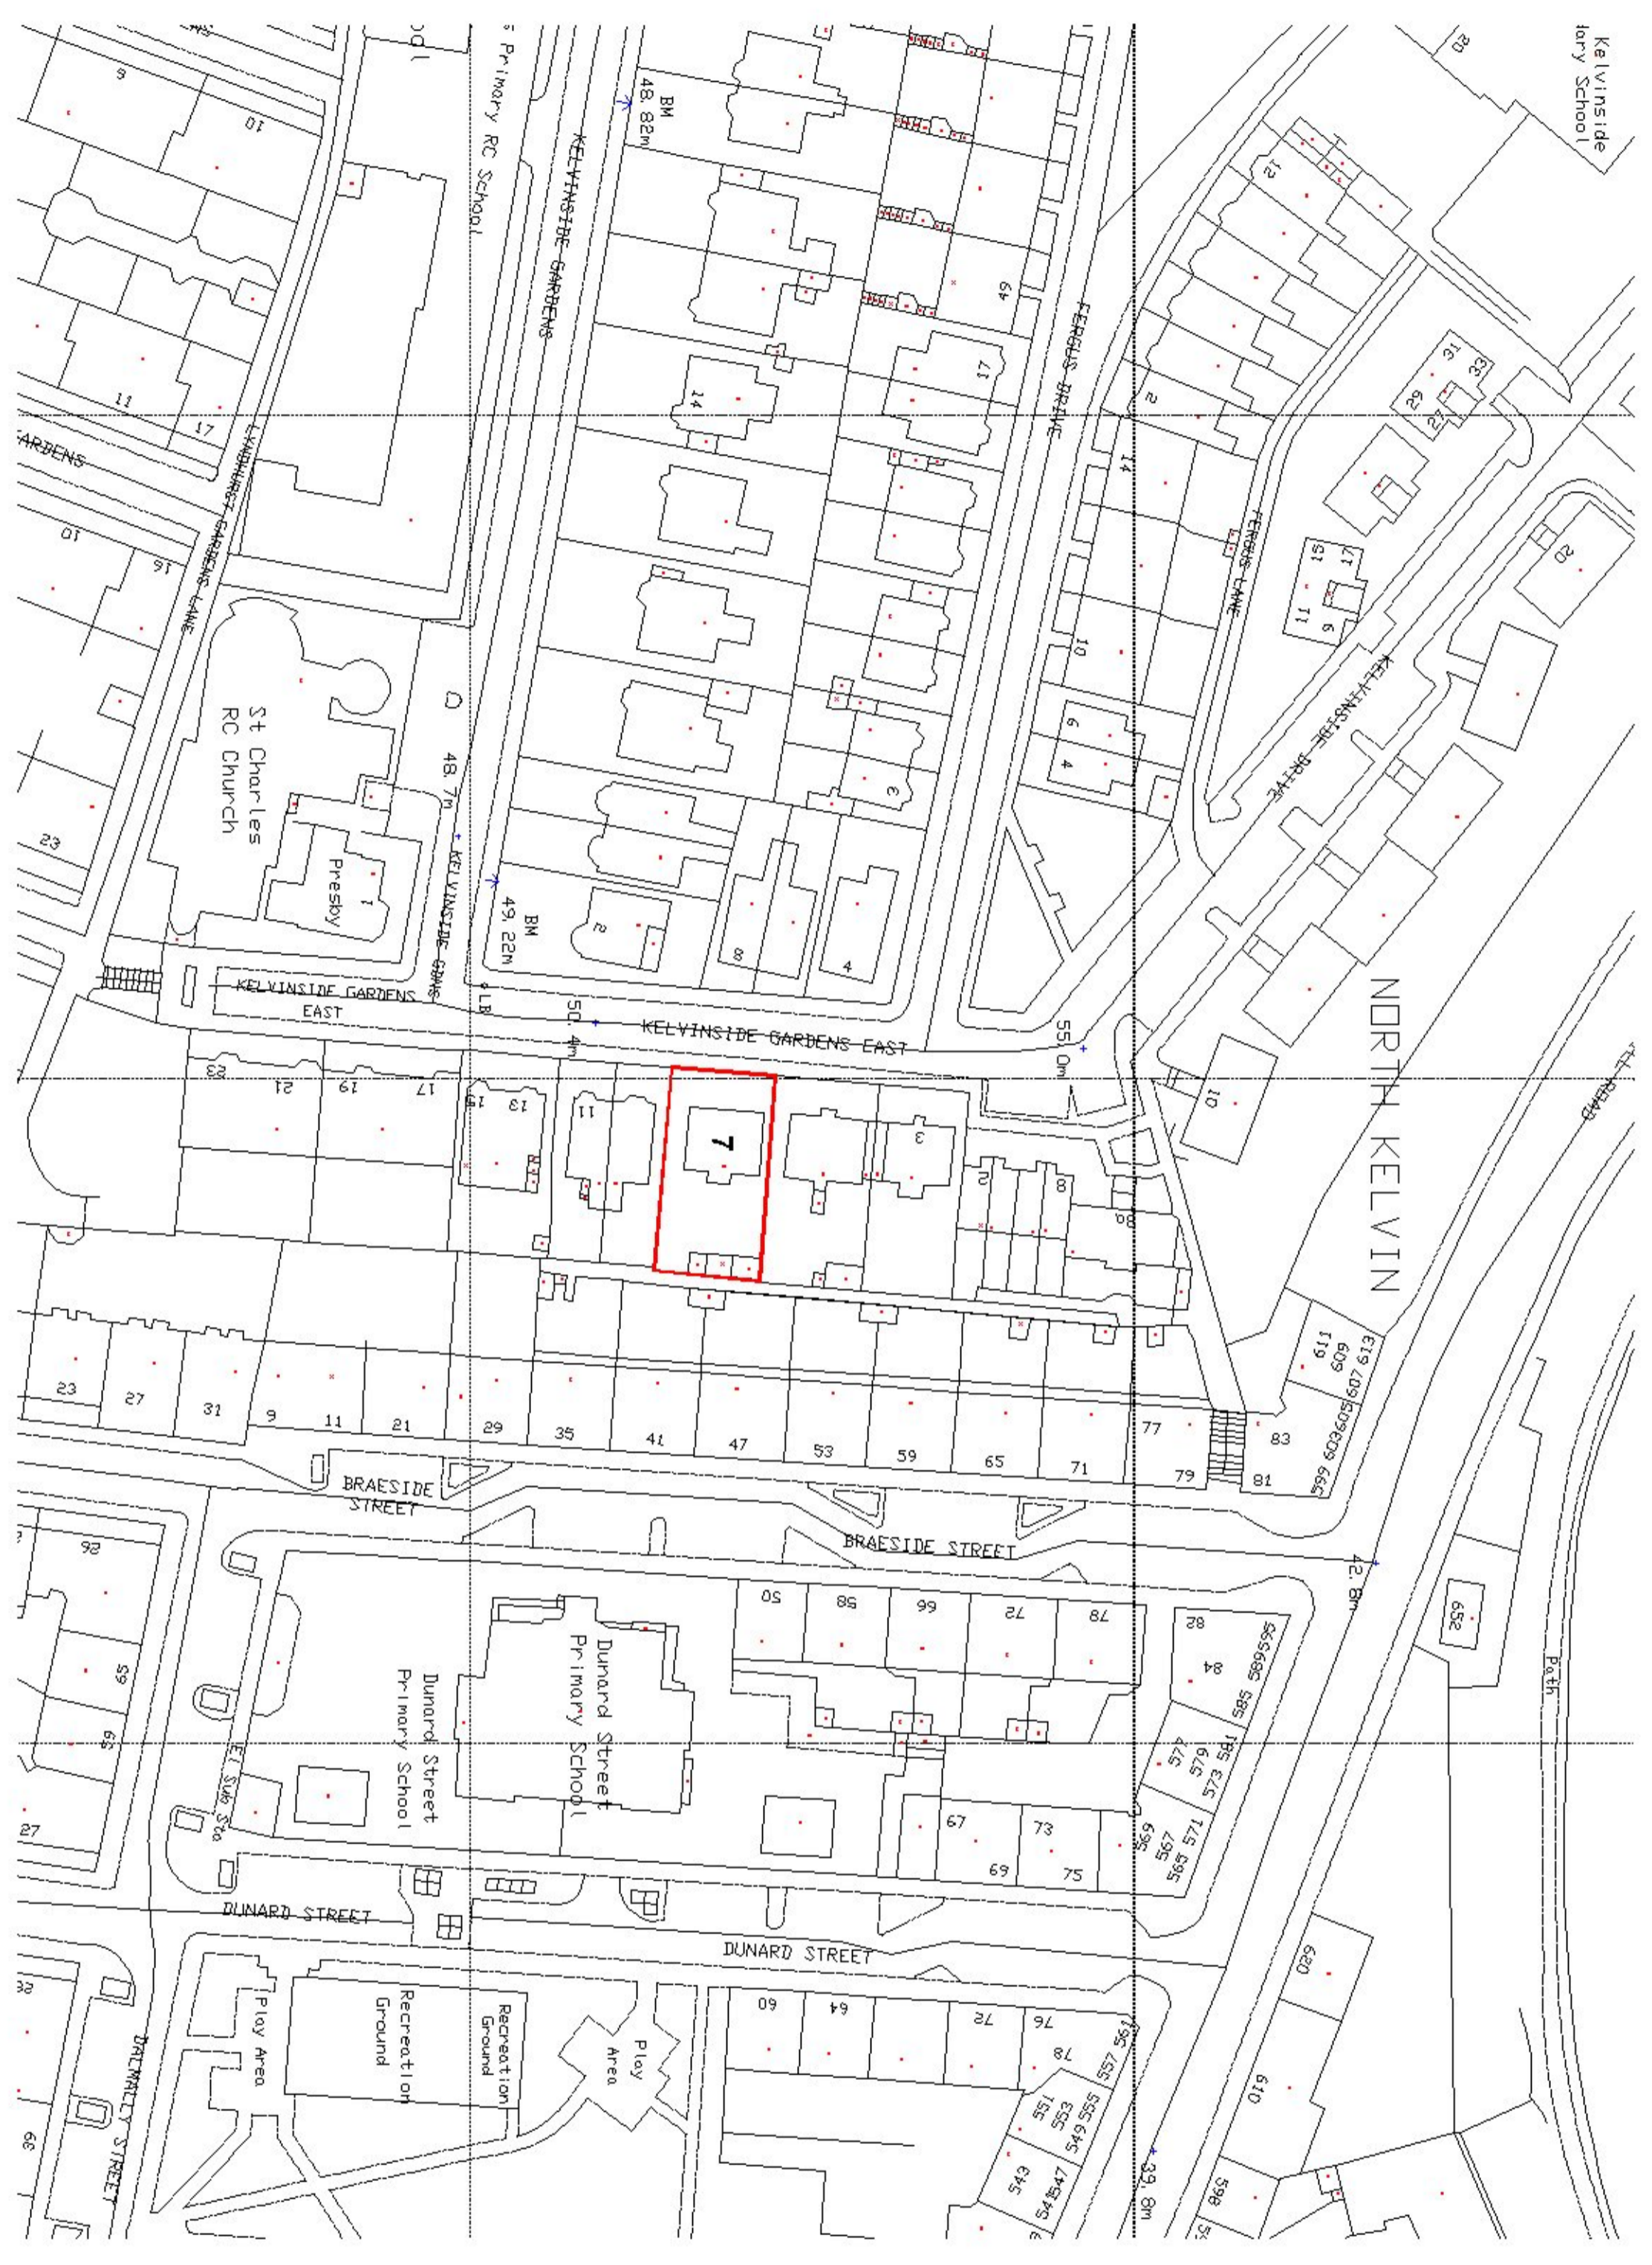

General Notes
 The drawing and its data are the copyright of Ewan Cameron Architects. Limited and must not be used for any purpose other than that for which it is intended.

PLANNING

Location Plan 1:1250

No. Revision / Issue Date

Ewan Cameron Architects

Client:
 Gird & Macdonald

Project	Job No.	Date
K&M - Garden Room	ECR-100	11.02.21
Drawing	Drawn	Checked
Location plan	EC	SC
Drawing No.	Scale	Revision
P-001	1:1250	