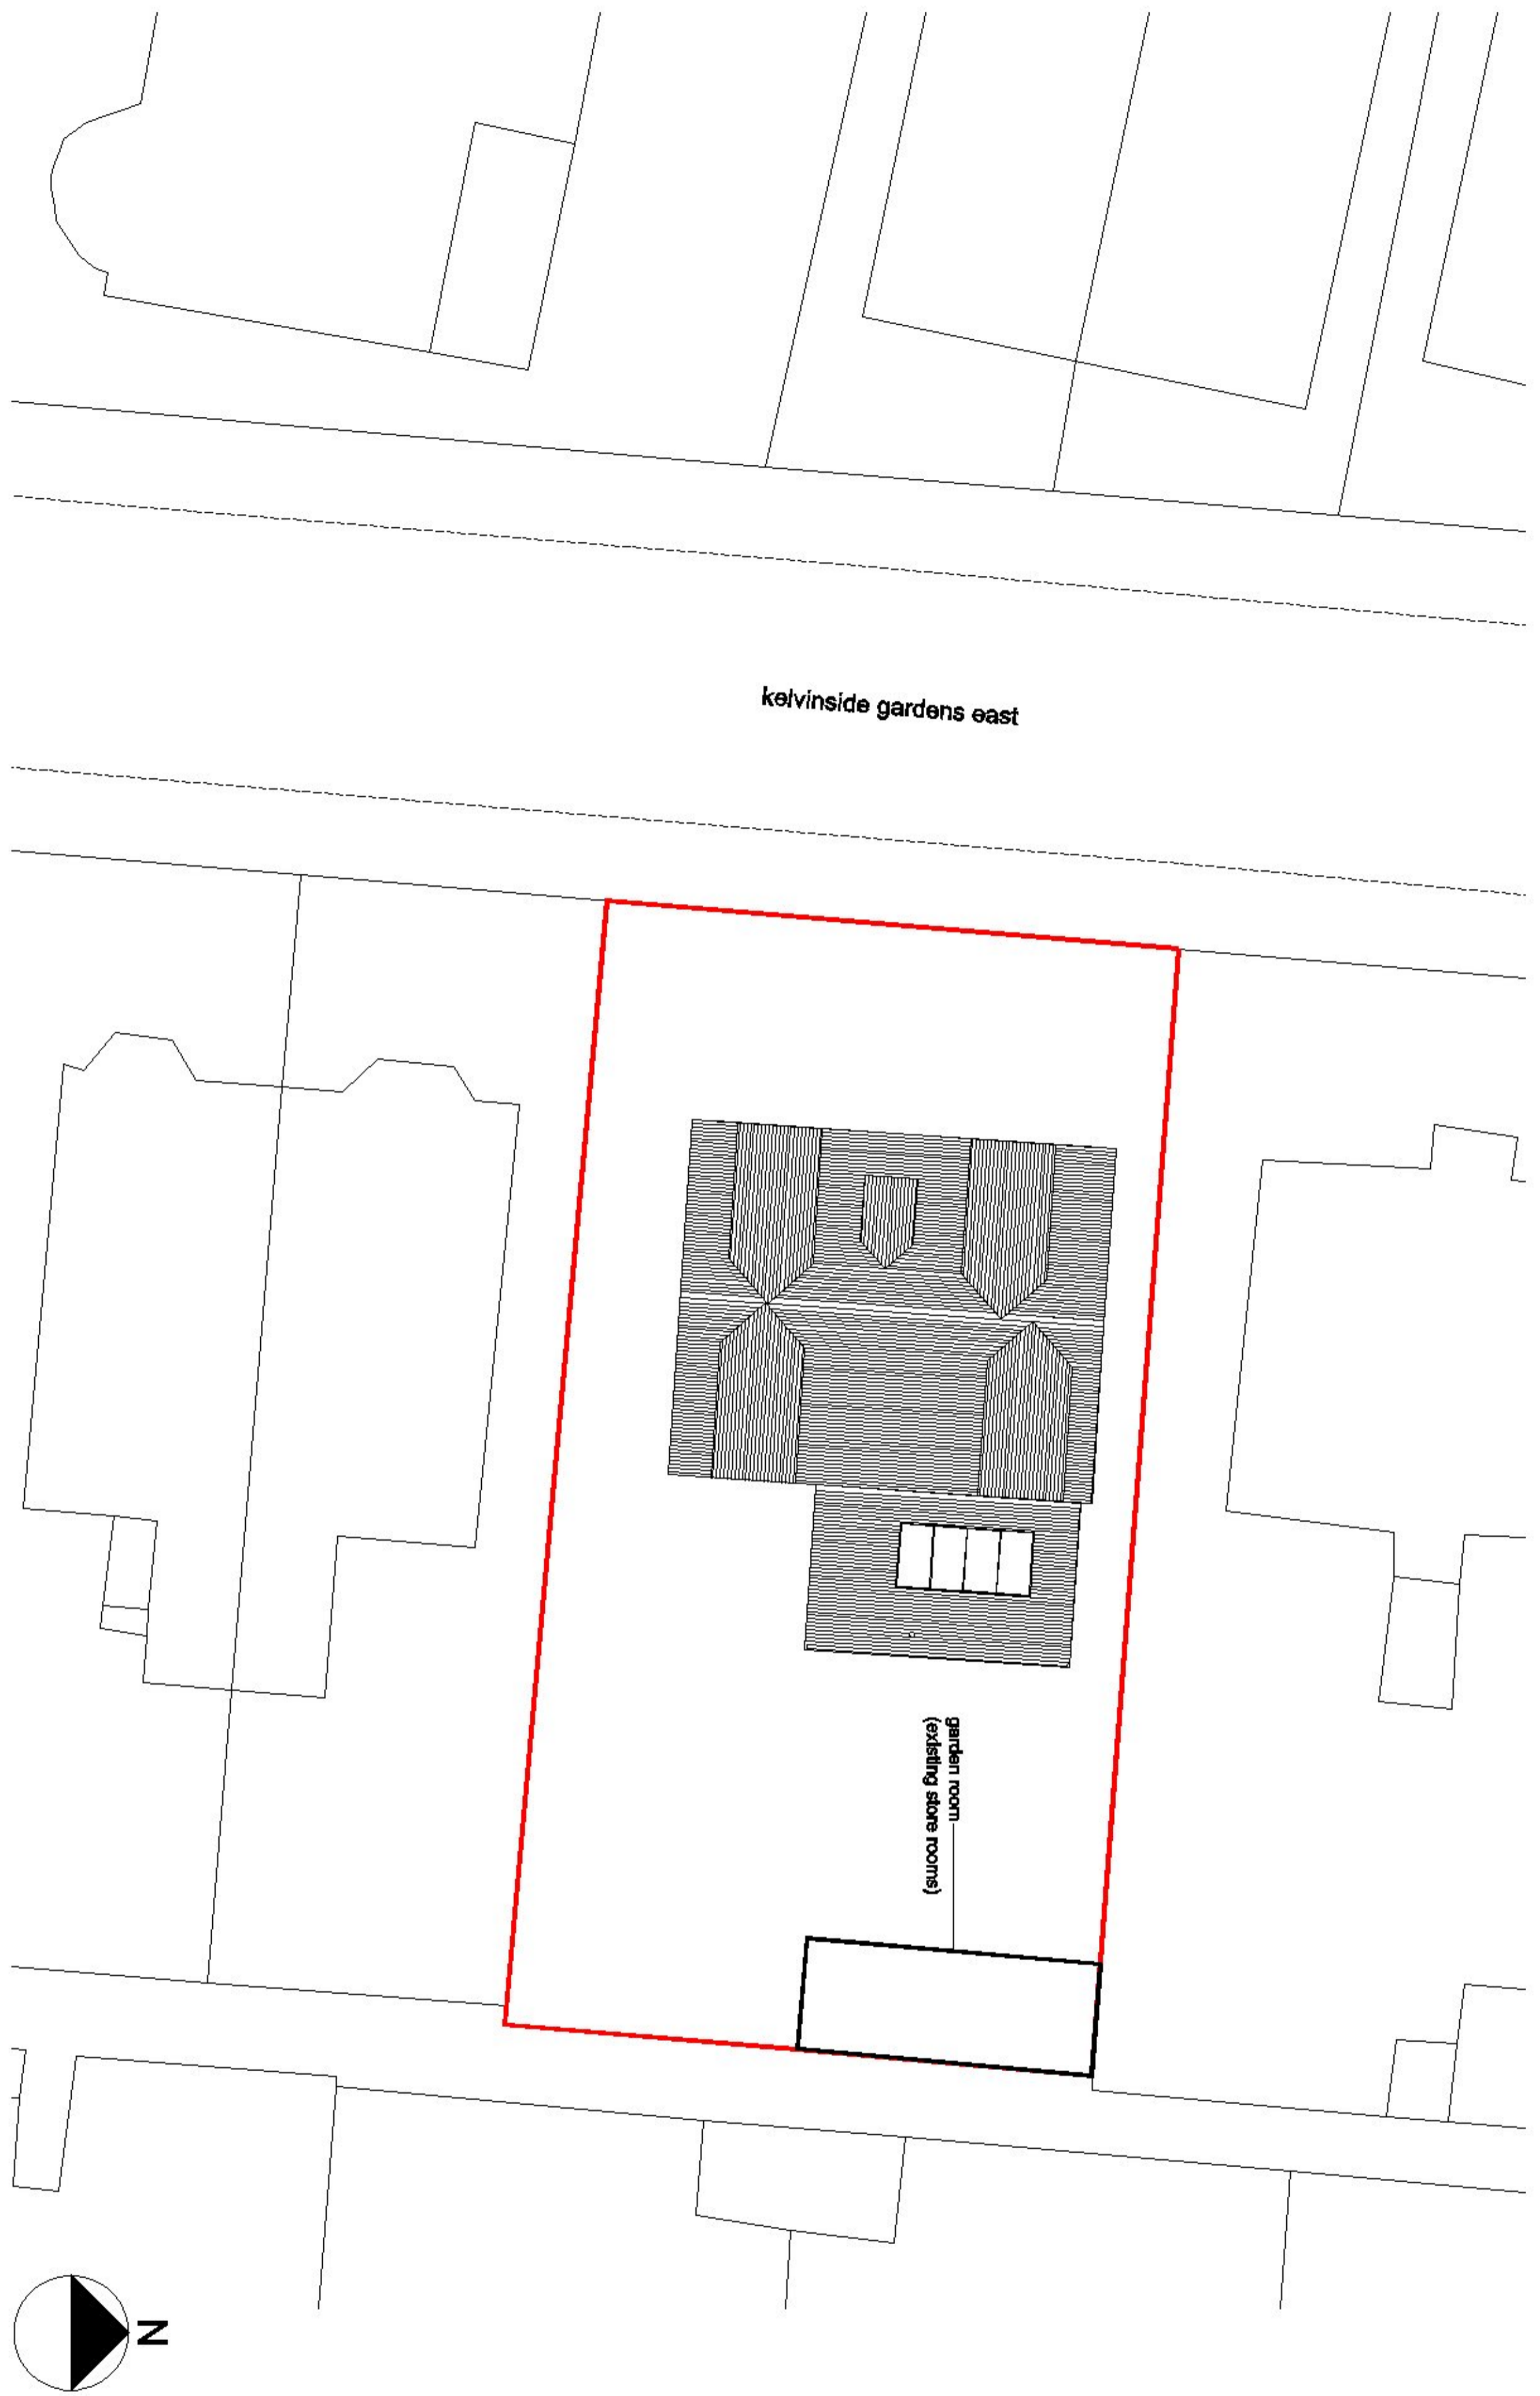

General Notes  
 The drawing and its data are the copyright of Ewan Cameron Architects Limited and must not be used for any purpose other than that for which it is intended.

**PLANNING**

No.	Revision / Issue	Date

**Ewan Cameron Architects**

**Client**  
 Grant & Naomi Thompson

Project	Job No.	Date
K&N - Garden Room	EC-100	11.02.21
Drawing	Drawn	Checked
Block plan	EC	EC
Drawing No.	Scale	Revision
P-002	1:200	