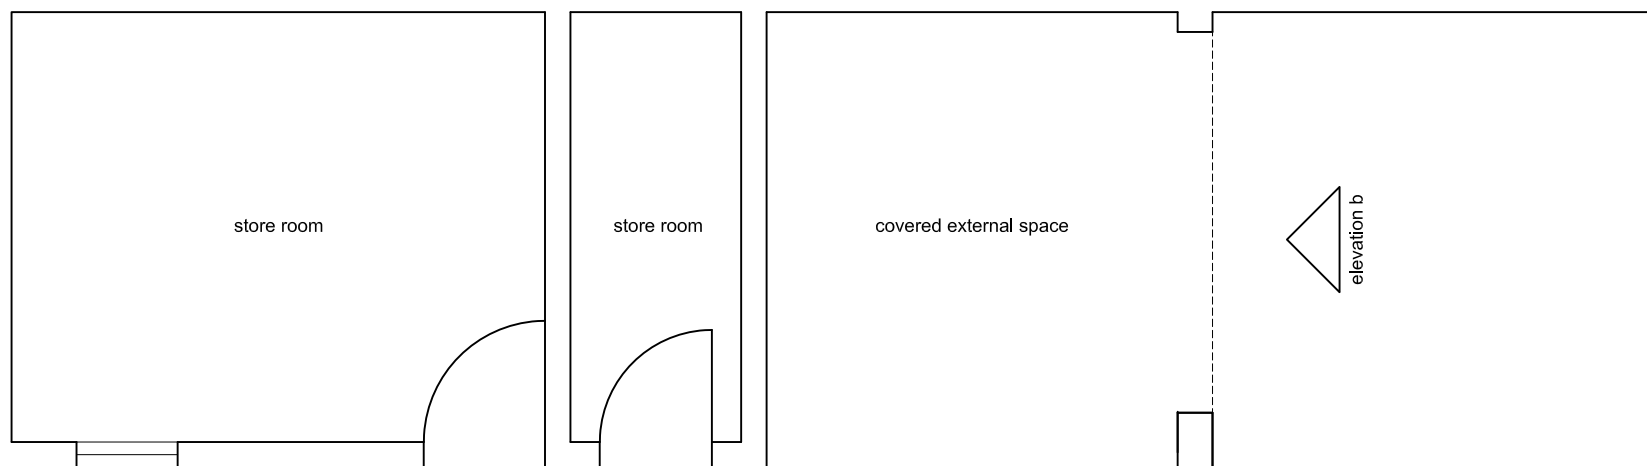

GROUND PLAN

No.	Revision / Issue	Date

Ewan Cameron Architects

The Lighthouse, 11 Mitchell Lane, Glasgow, G1 3NU
Tel: 07595417776
enquiries@ewancameronarchitects.com

Client

Glad & Rachel Tiefenbrun

Project	Job No.	Date
KGE Garden Room	ECA-160	11.02.21
Drawing	Drawn	Checked
Existing Plan & Elevations	EC	EC
Drawing No.	Scale	Revision
P-005	1:50