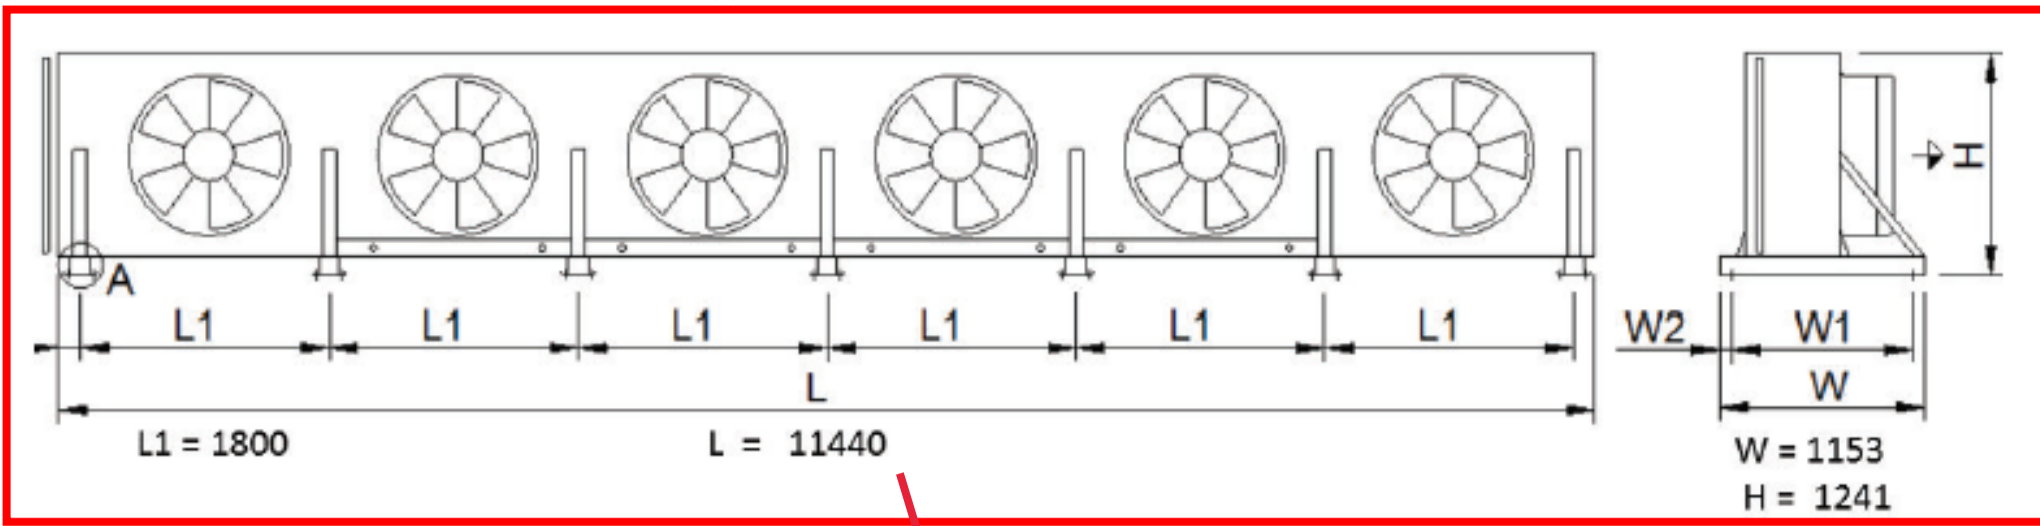

Proposed Plant Type:
152KW Low Noise Wall Mounted Dry Cooler

Proposed Plant Location:

Lidl, Staple Tye Shopping Centre, Harlow
 Lidl GB Ltd, 19 Worples Road, London, SW19 4JS
 Proposed Plant Upgrade Site Layout Plan
 Scale: 1:100 @ A1