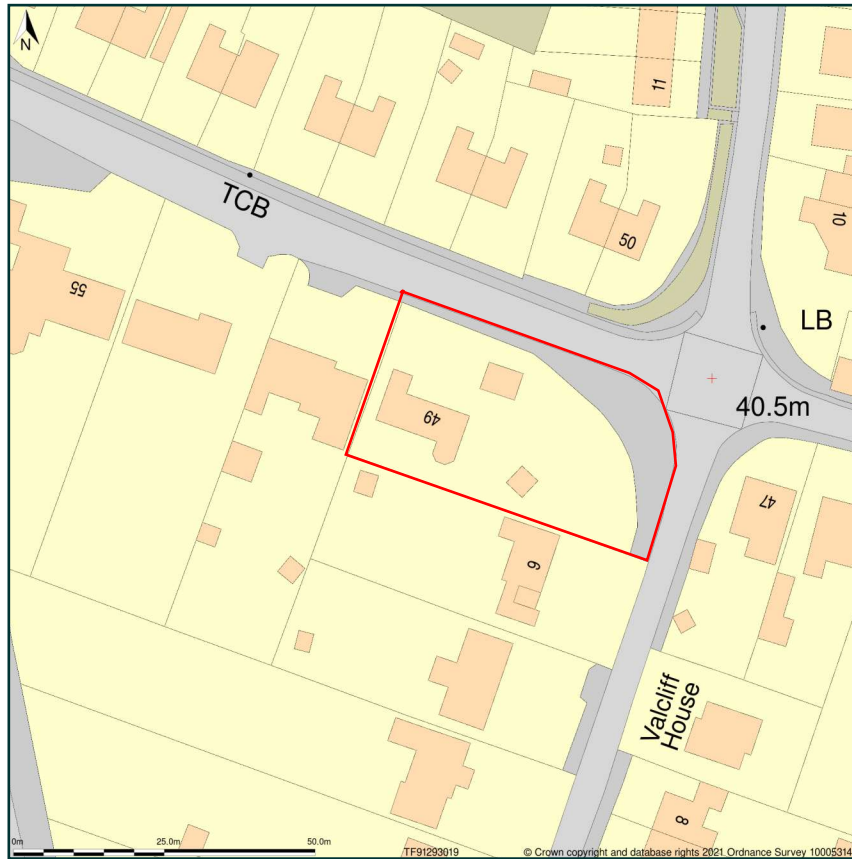

49, Sculthorpe Road, Fakenham, Norfolk, NR21 9ET

Site Plan shows area bounded by: 591226.27, 330120.38 591367.7, 330261.8 (at a scale of 1:1250), OSGridRef: TF91293019. The representation of a road, track or path is no evidence of a right of way. The representation of features as lines is no evidence of a property boundary.

Produced on 3rd Feb 2021 from the Ordnance Survey National Geographic Database and incorporating surveyed revision available at this date. Reproduction in whole or part is prohibited without the prior permission of Ordnance Survey. © Crown copyright 2021. Supplied by www.buyaplan.co.uk a licensed Ordnance Survey partner (100053143). Unique plan reference: #00596543-6E8040