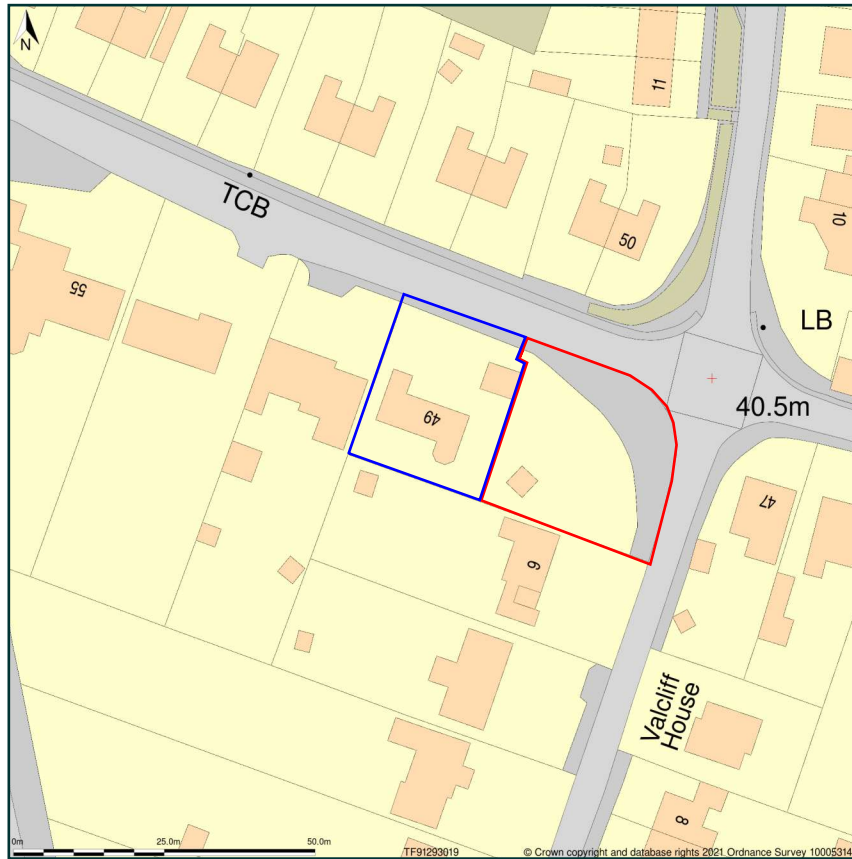

49, Sculthorpe Road, Fakenham, Norfolk, NR21 9ET

Site Plan shows area bounded by: 591226.27, 330120.38 591367.7, 330261.8 (at a scale of 1:1250), OSGridRef: TF91293019. The representation of a road, track or path is no evidence of a right of way. The representation of features as lines is no evidence of a property boundary.

Produced on 3rd Feb 2021 from the Ordnance Survey National Geographic Database and incorporating surveyed revision available at this date. Reproduction in whole or part is prohibited without the prior permission of Ordnance Survey. © Crown copyright 2021. Supplied by www.buyaplan.co.uk a licensed Ordnance Survey partner (100053143). Unique plan reference: #00596543-6E8040