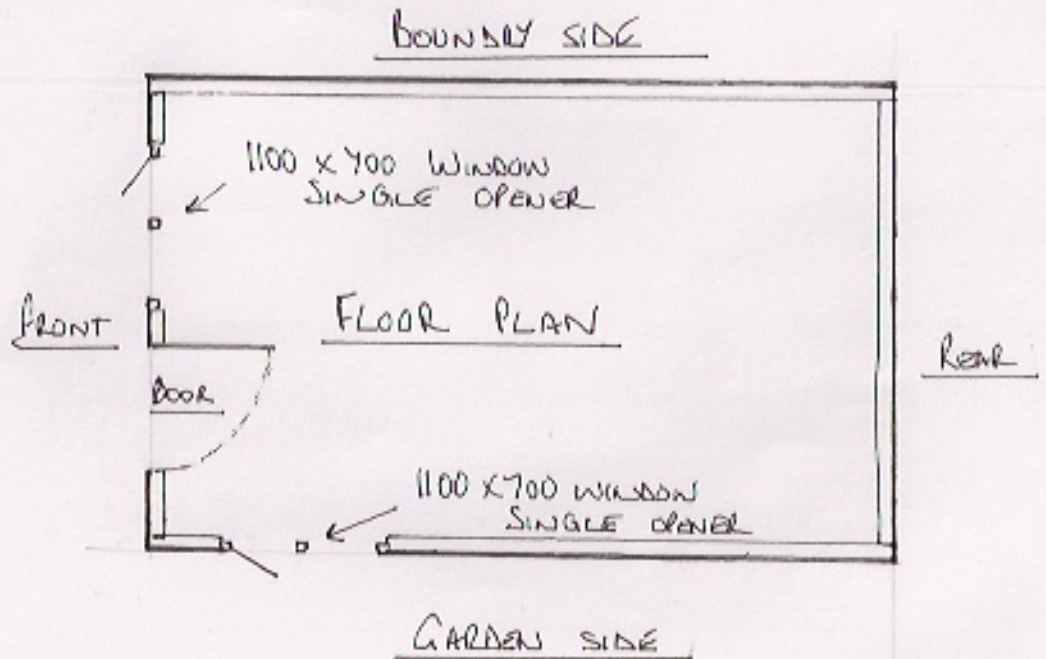

PROPOSED NEW SHED N° 2 THE STREET EASTLING

SCALE 1:50