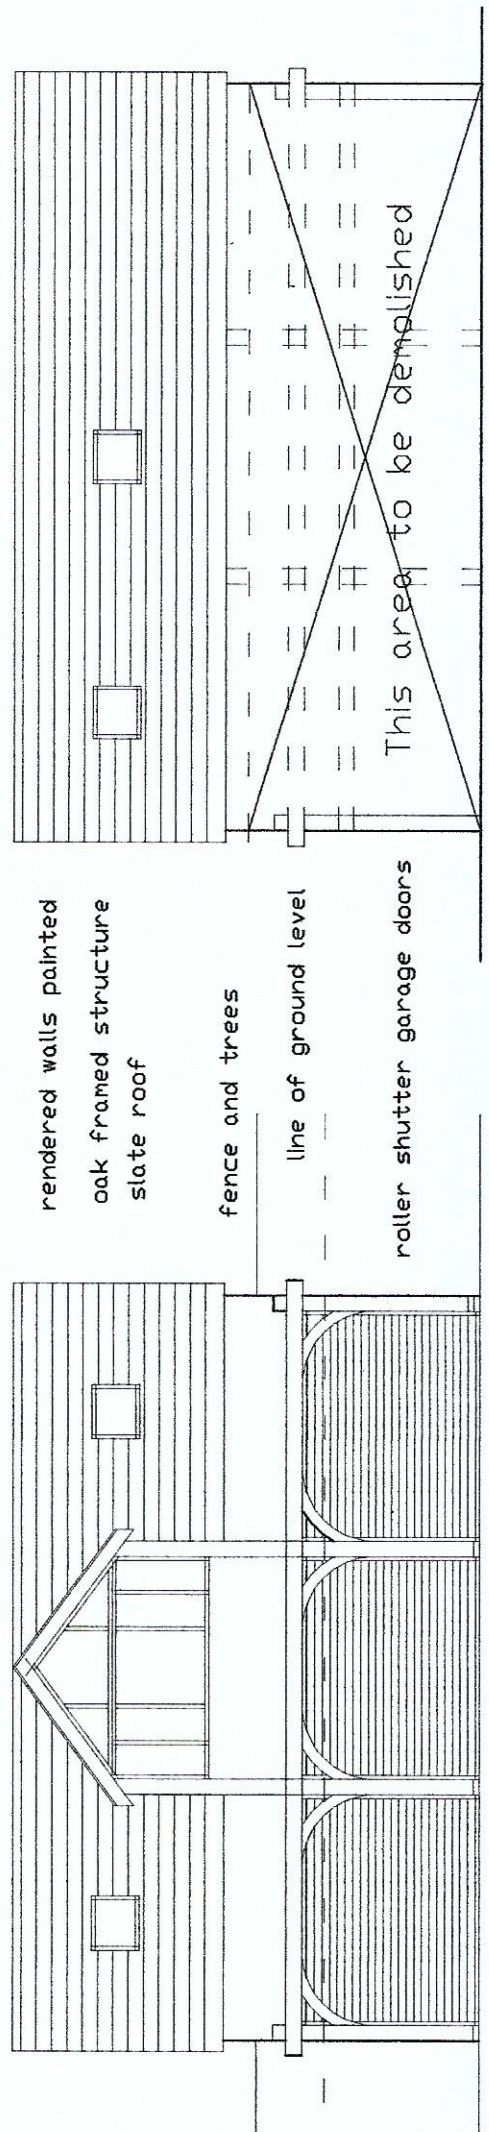

DEMOLISH EXISTING GARAGE AND
NEWLEY BUILT GARAGE AT TINKER POT LANE
WEST KINGSDOWN, TN15 6AD

Scale - 1:100 AS PROPOSED

EAST ELEVATION

WEST ELEVATION

SOUTH ELEVATION FRONT

NORTH ELEVATION REAR