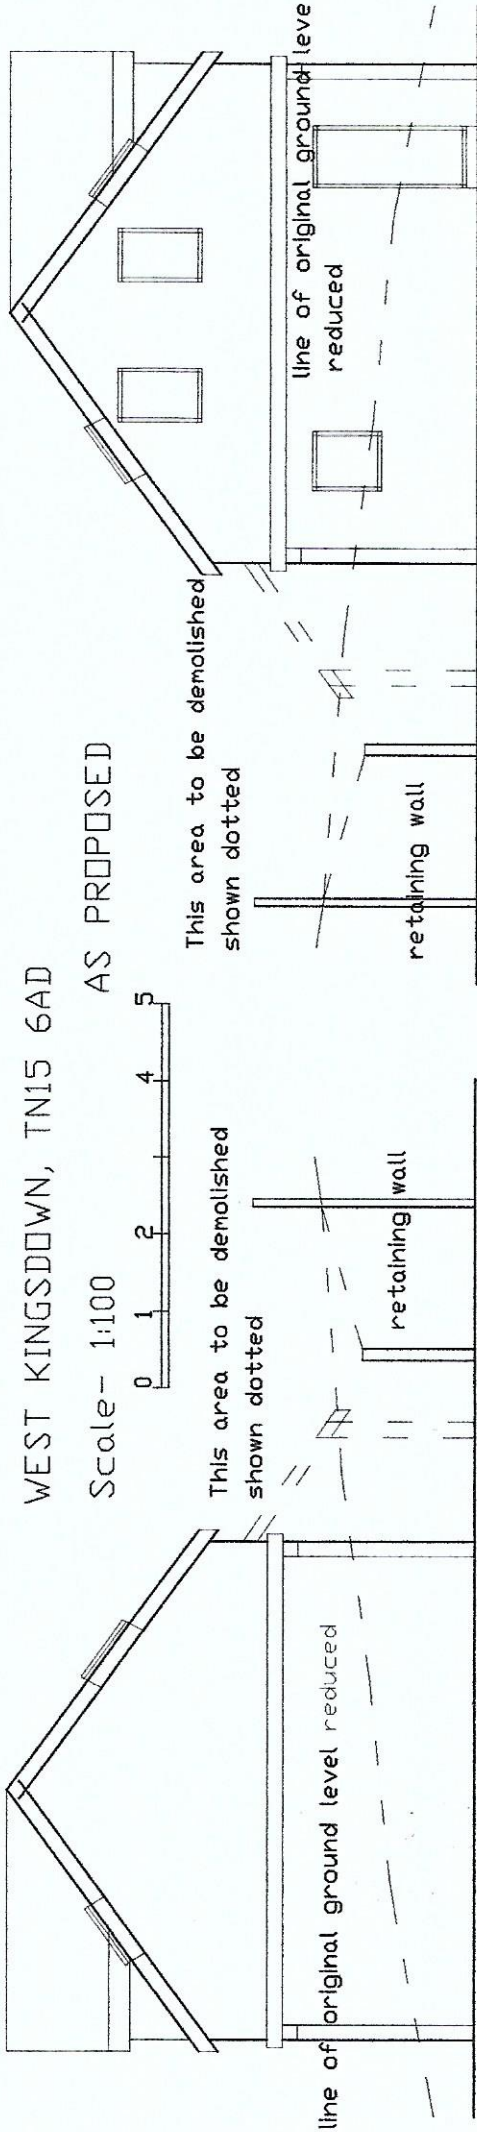

DEMOLISH EXISTING GARAGE AND
NEWLEY BUILT GARAGE AT TINKER POT LANE
WEST KINGSDOWN, TN15 6AD

Scale - 1:100 AS PROPOSED

EAST ELEVATION

WEST ELEVATION

SOUTH ELEVATION FRONT

NORTH ELEVATION REAR