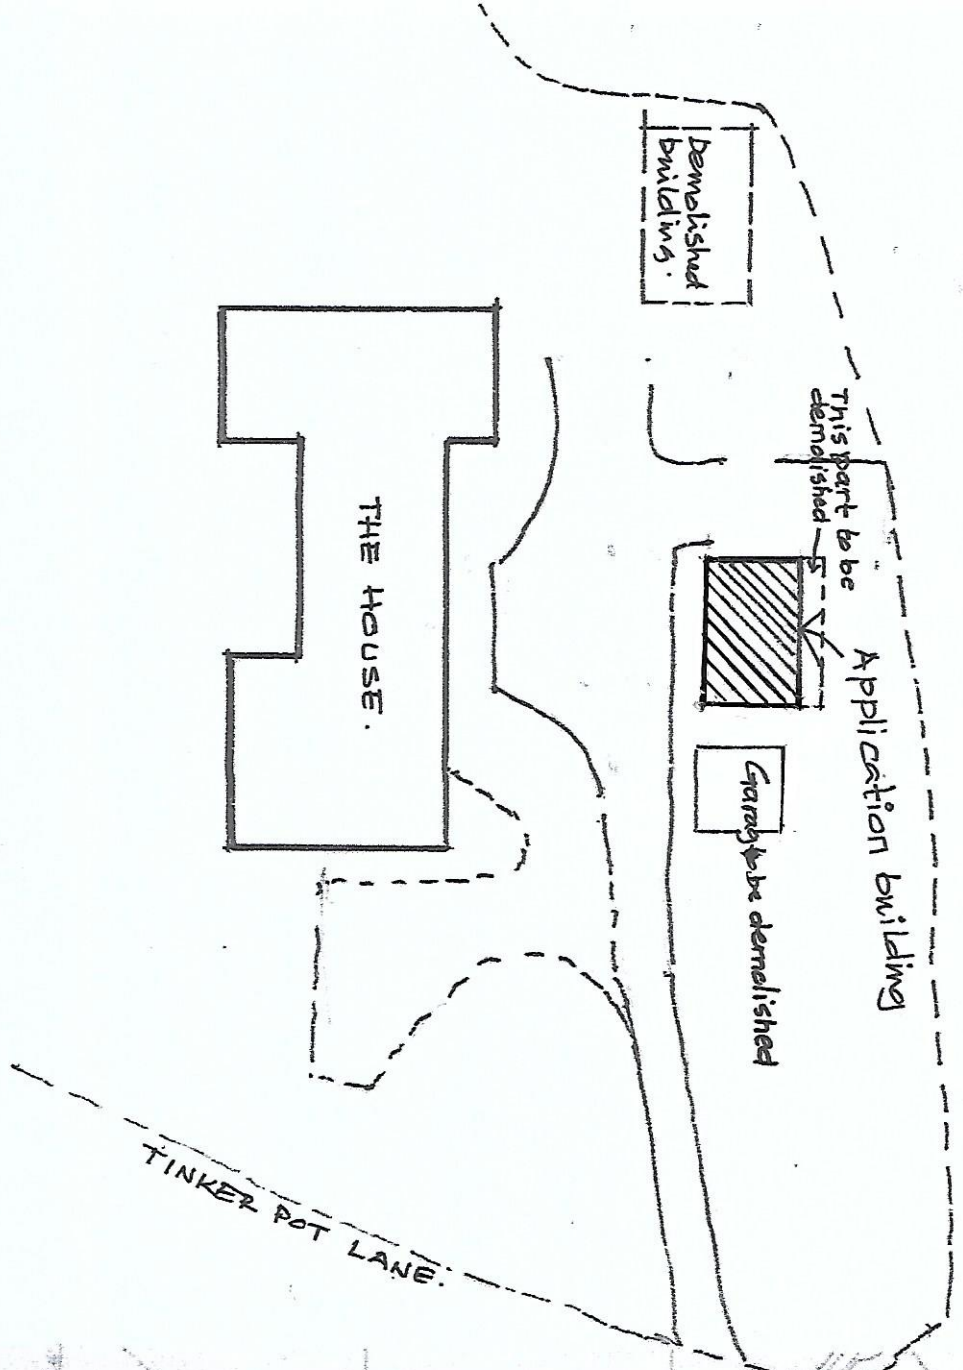

DEMOLISHED EXISTING BUILDING
AND NEWLEY BUILT GARAGE,
TINKER POT LANE, WEST KINGS DEWU,
TINIS GAD, SHIRAZ EDEN
BLOCK PLAN. SCAL: 1:500
DRAWING NO - TR/SL A.

Location Plan.
Scale: 1:2500
160900 006091