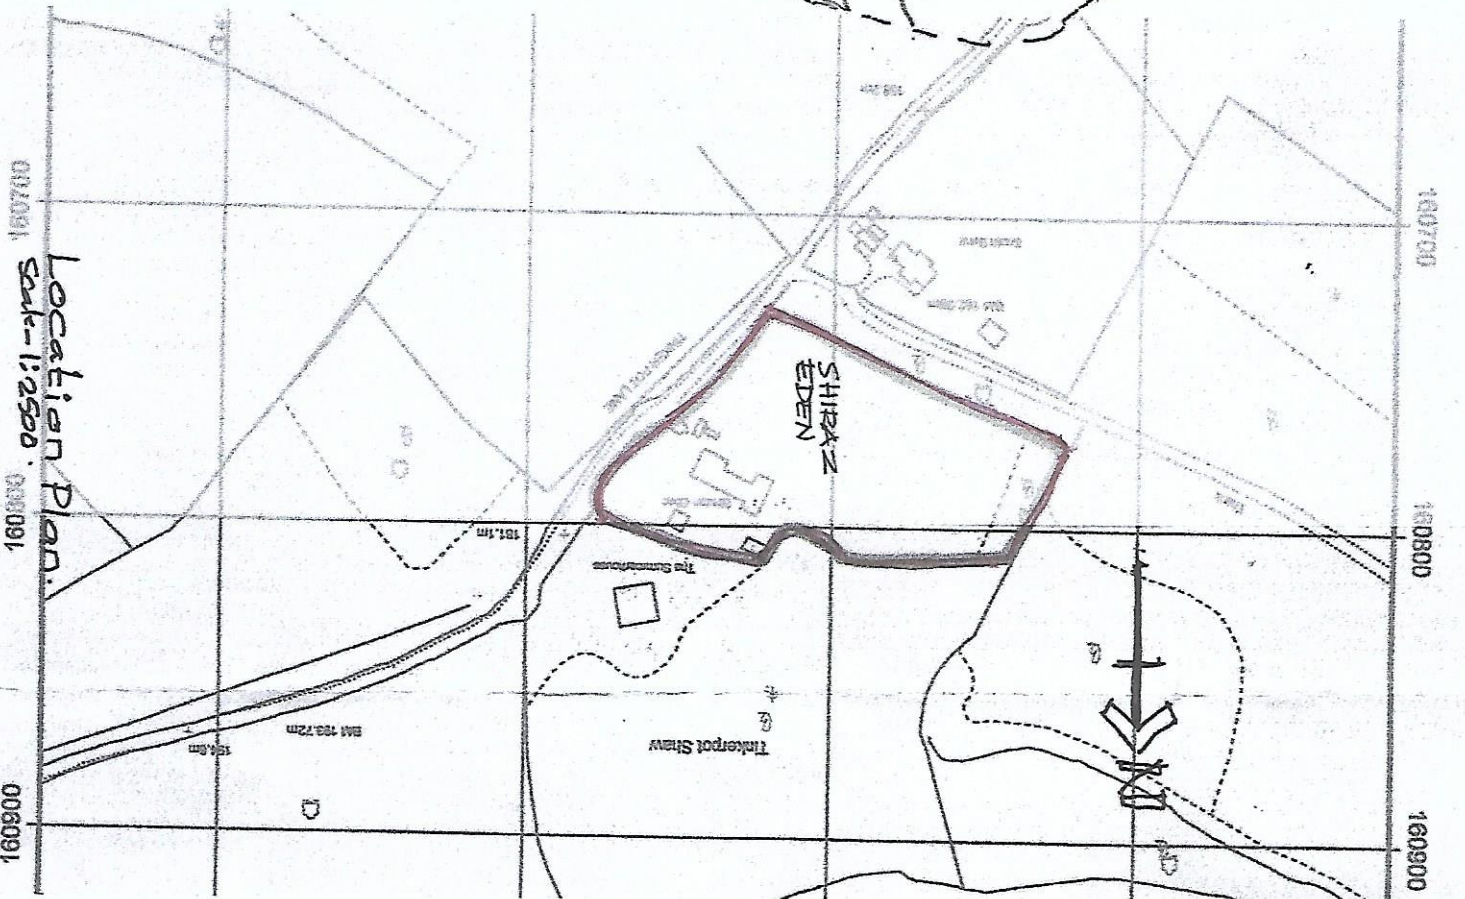

DEMOLISHED EXISTING BUILDING
AND NEWLEY BUILT GARAGE,
TINKER POT LANE, WEST KINGS DEWU,
TINIS GAD, SHIRAZ EDEN
BLOCK PLAN. SCAL: 1:500
DRAWING NO - TR/SL A.

Location Plan.
Scale: 1:2500
160900 006091