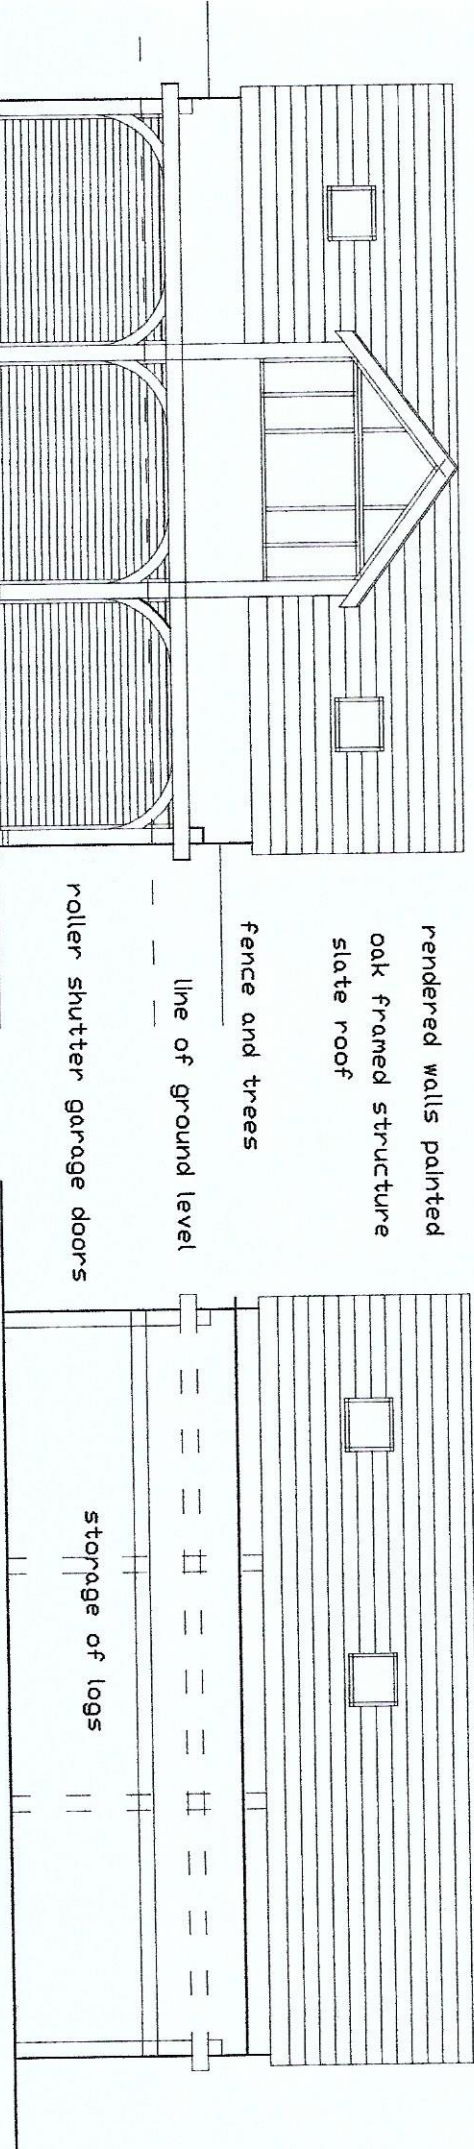

DEMOLISHED EXITING BUILDING AND

NEWLEY BUILT GARAGE AT TINKER POT LANE

WEST KINGSDDOWN, TN15 6AD

Scale - 1:100

AS BUILT ELEVATIONS

EAST ELEVATION

WEST ELEVATION

SOUTH ELEVATION FRONT

NORTH ELEVATION REAR

rendered walls painted
oak framed structure
slate roof
fence and trees

line of ground level
roller shutter garage doors

storage of logs