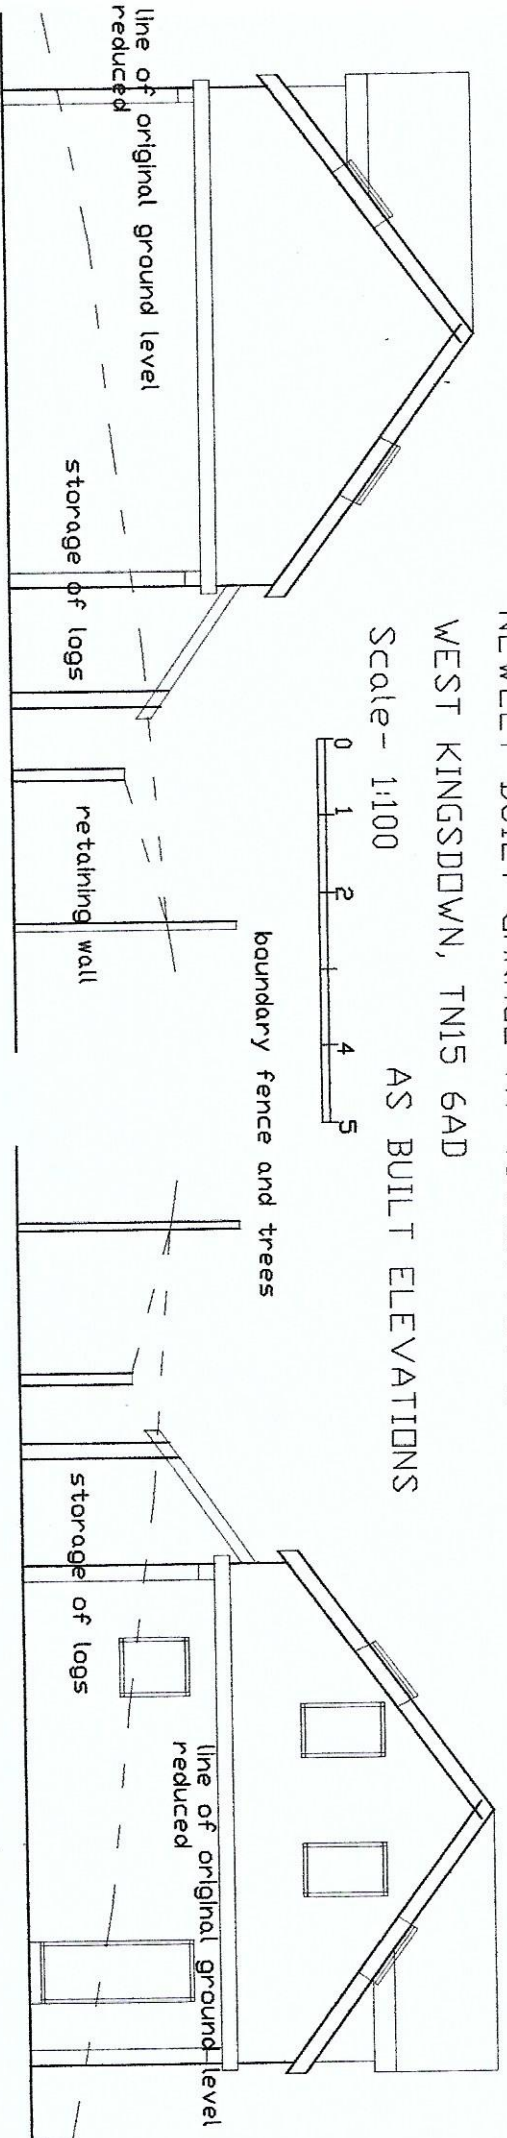

DEMOLISHED EXITING BUILDING AND

NEWLEY BUILT GARAGE AT TINKER POT LANE

WEST KINGSDDOWN, TN15 6AD

Scale - 1:100

AS BUILT ELEVATIONS

EAST ELEVATION

WEST ELEVATION

SOUTH ELEVATION FRONT

NORTH ELEVATION REAR

rendered walls painted
oak framed structure
slate roof
fence and trees

line of ground level
roller shutter garage doors

storage of logs