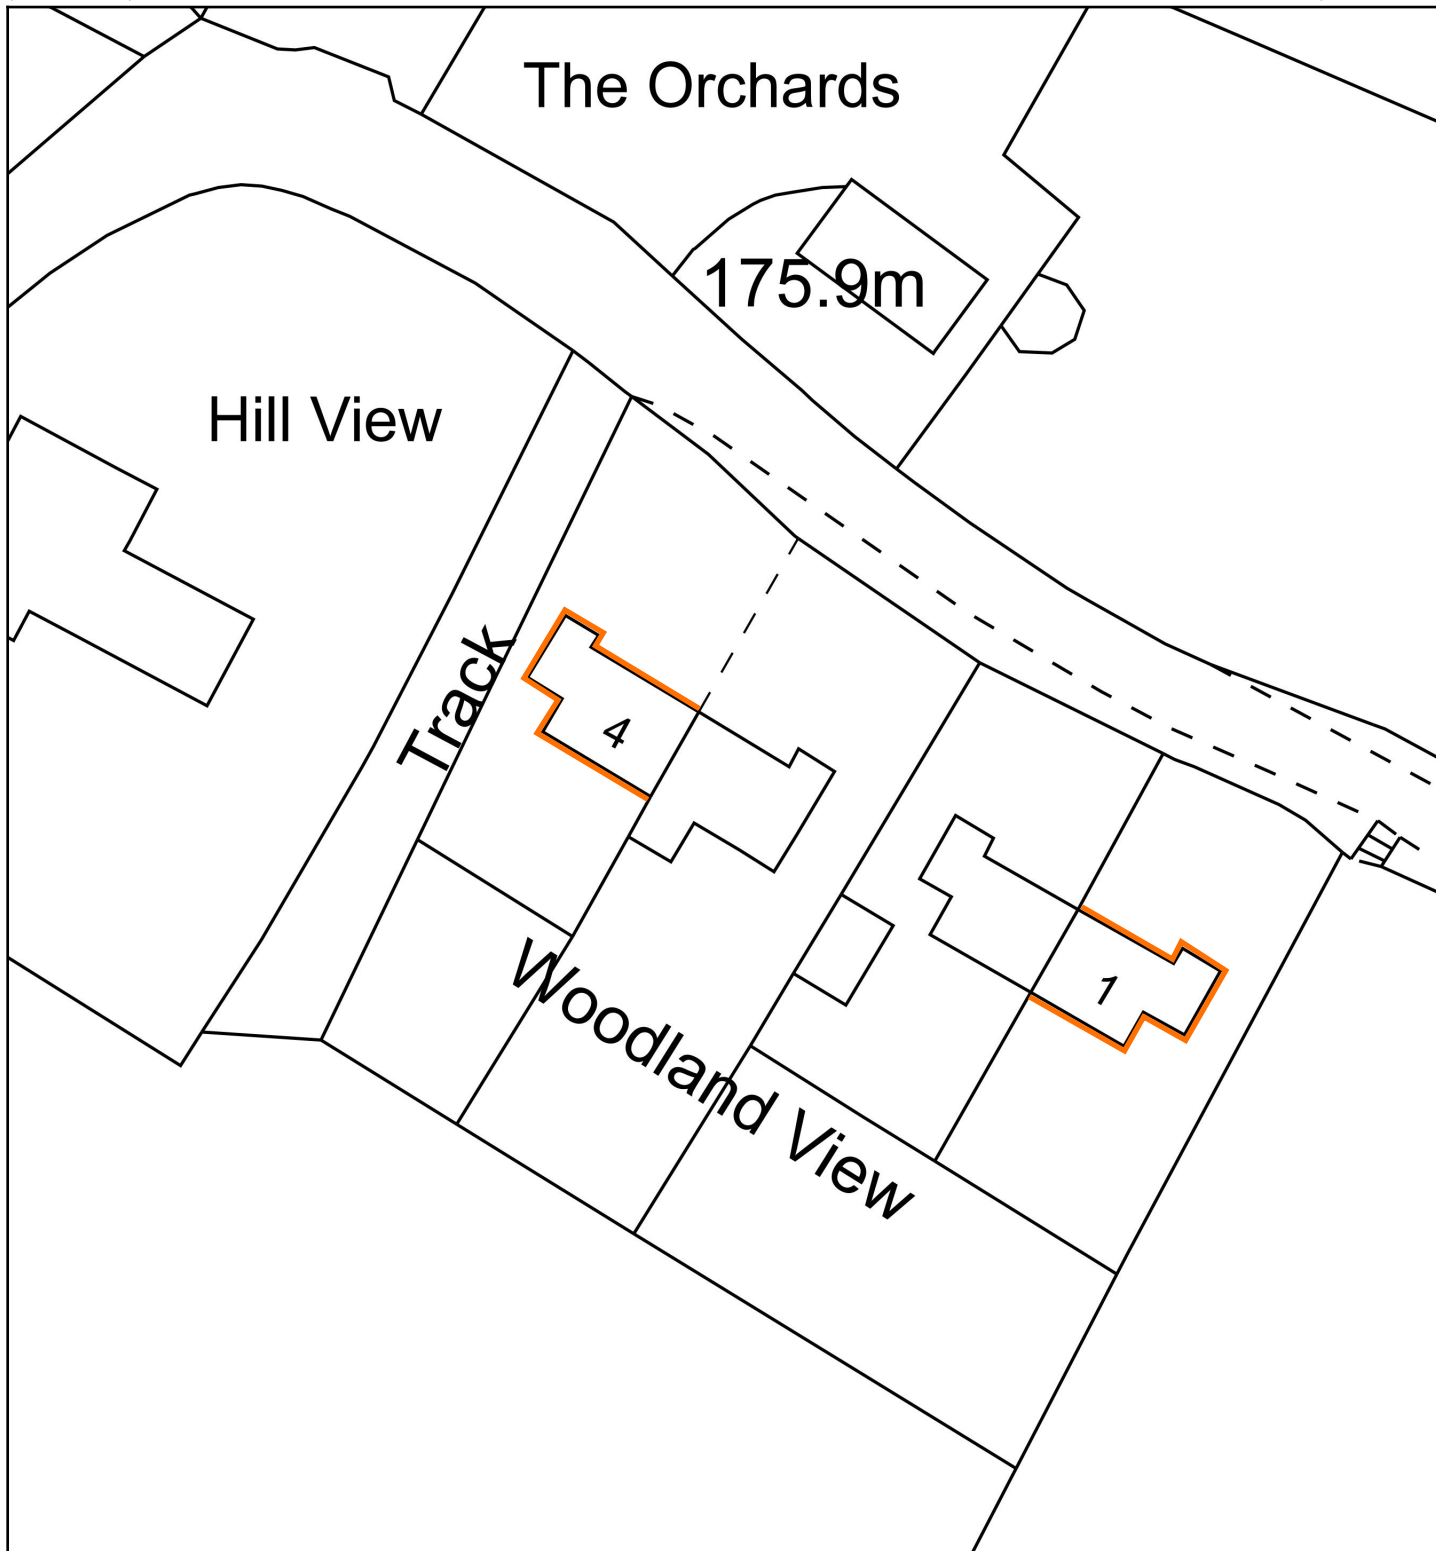

(348495, 290802)

(348590, 290802)

(348495, 290699)

(348590, 290699)

Produced 25 Jan 2021 from the Ordnance Survey Geographic Database and incorporating surveyed revision available at this date. Reproduction in whole or part is prohibited without the prior permission of Ordnance Survey. © Crown Copyright 2021. Ordnance Survey and the OS Symbol are registered trademarks of Ordnance Survey, the national mapping agency of Great Britain. The representation of a road, track or path is no evidence of a right of way. The representation of features as lines is no evidence of a property boundary.

© Crown Copyright and database rights 2021 OS 100035409

1 & 4
Woodland View
Ticklerton
SY6 7DG

Extent of external wall insulation works indicated by orange line