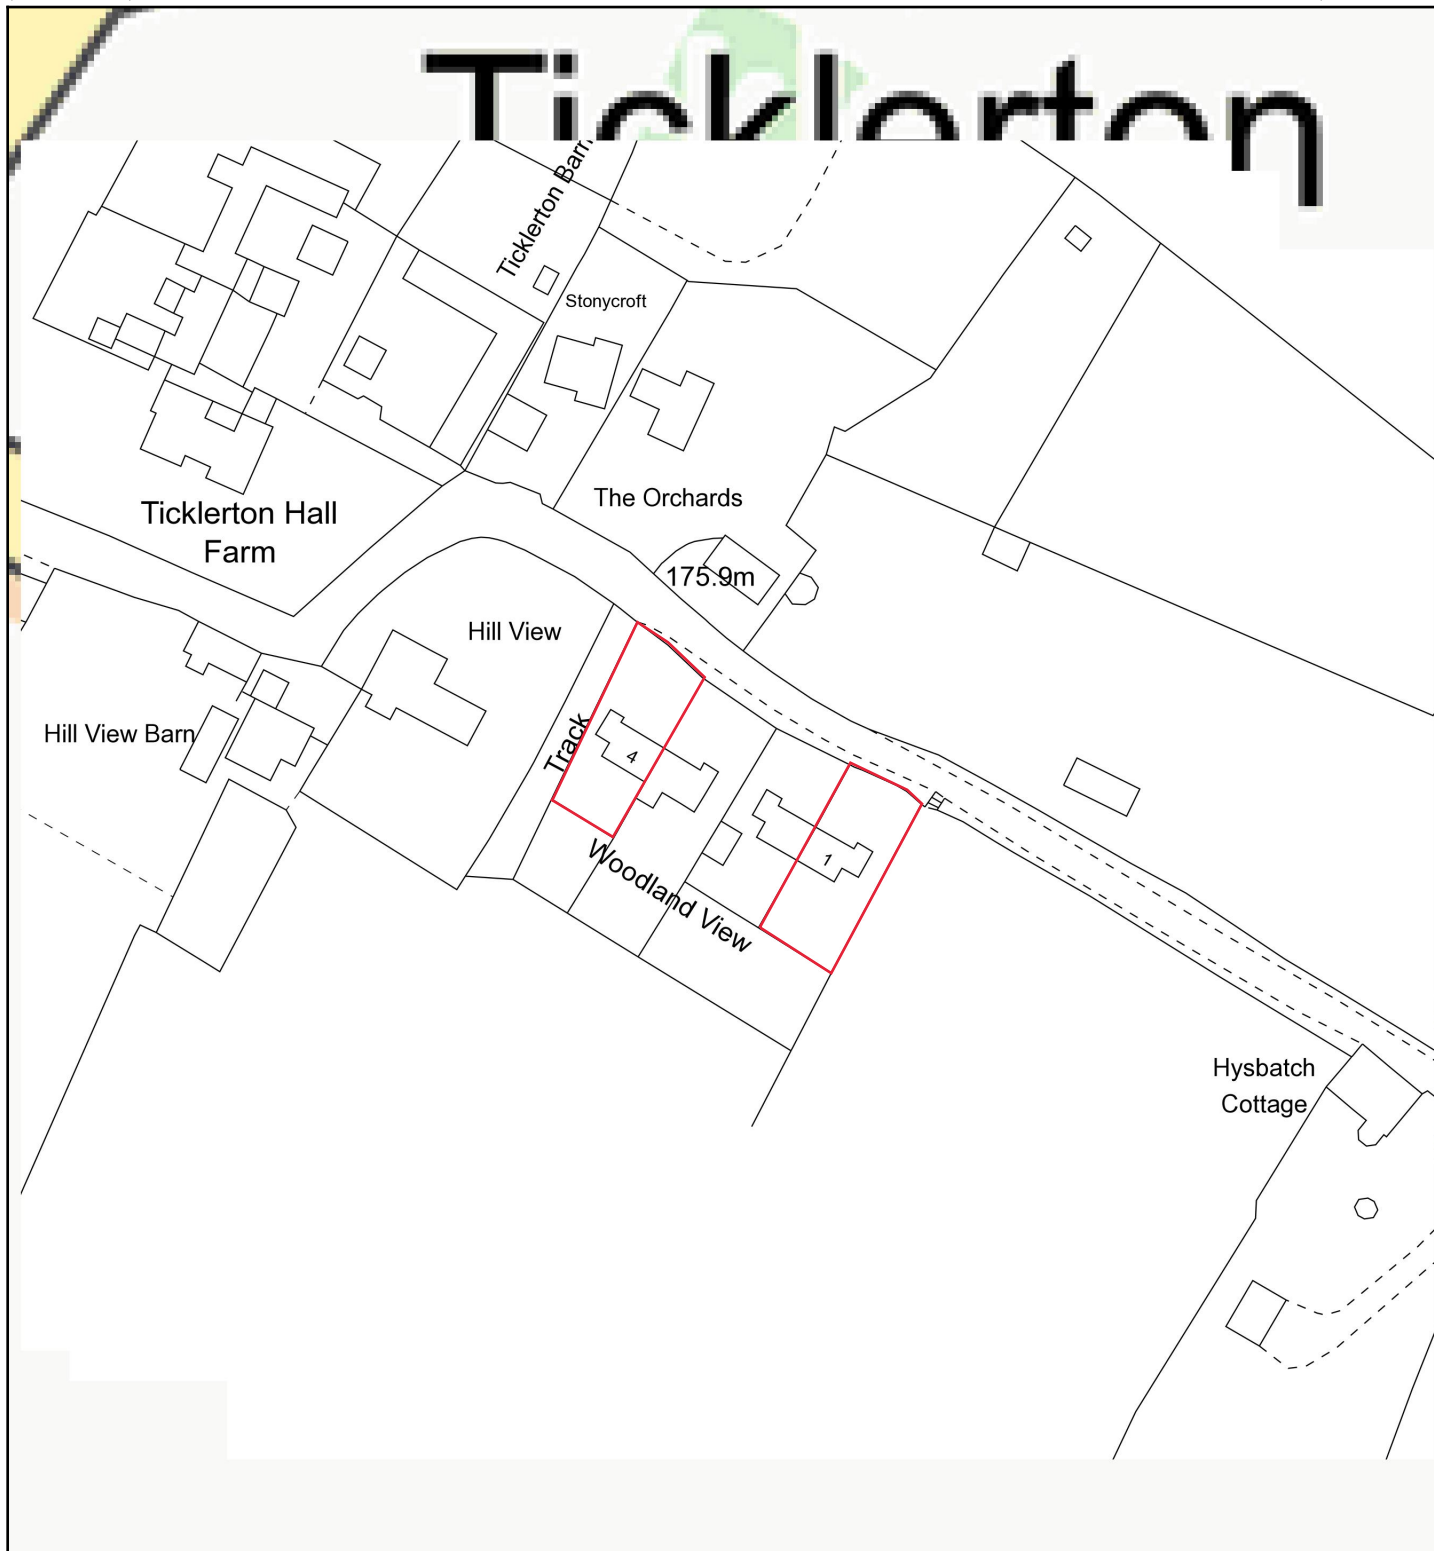

(348432, 290878)

(348669, 290878)

(348432, 290622)

(348669, 290622)

Produced 25 Jan 2021 from the Ordnance Survey Geographic Database and incorporating surveyed revision available at this date. Reproduction in whole or part is prohibited without the prior permission of Ordnance Survey. © Crown Copyright 2021. Ordnance Survey and the OS Symbol are registered trademarks of Ordnance Survey, the national mapping agency of Great Britain. The representation of a road, track or path is no evidence of a right of way. The representation of features as lines is no evidence of a property boundary.

Woodland View
Ticklerton
SY6 7DG

© Crown Copyright and database rights 2021 OS
100035409