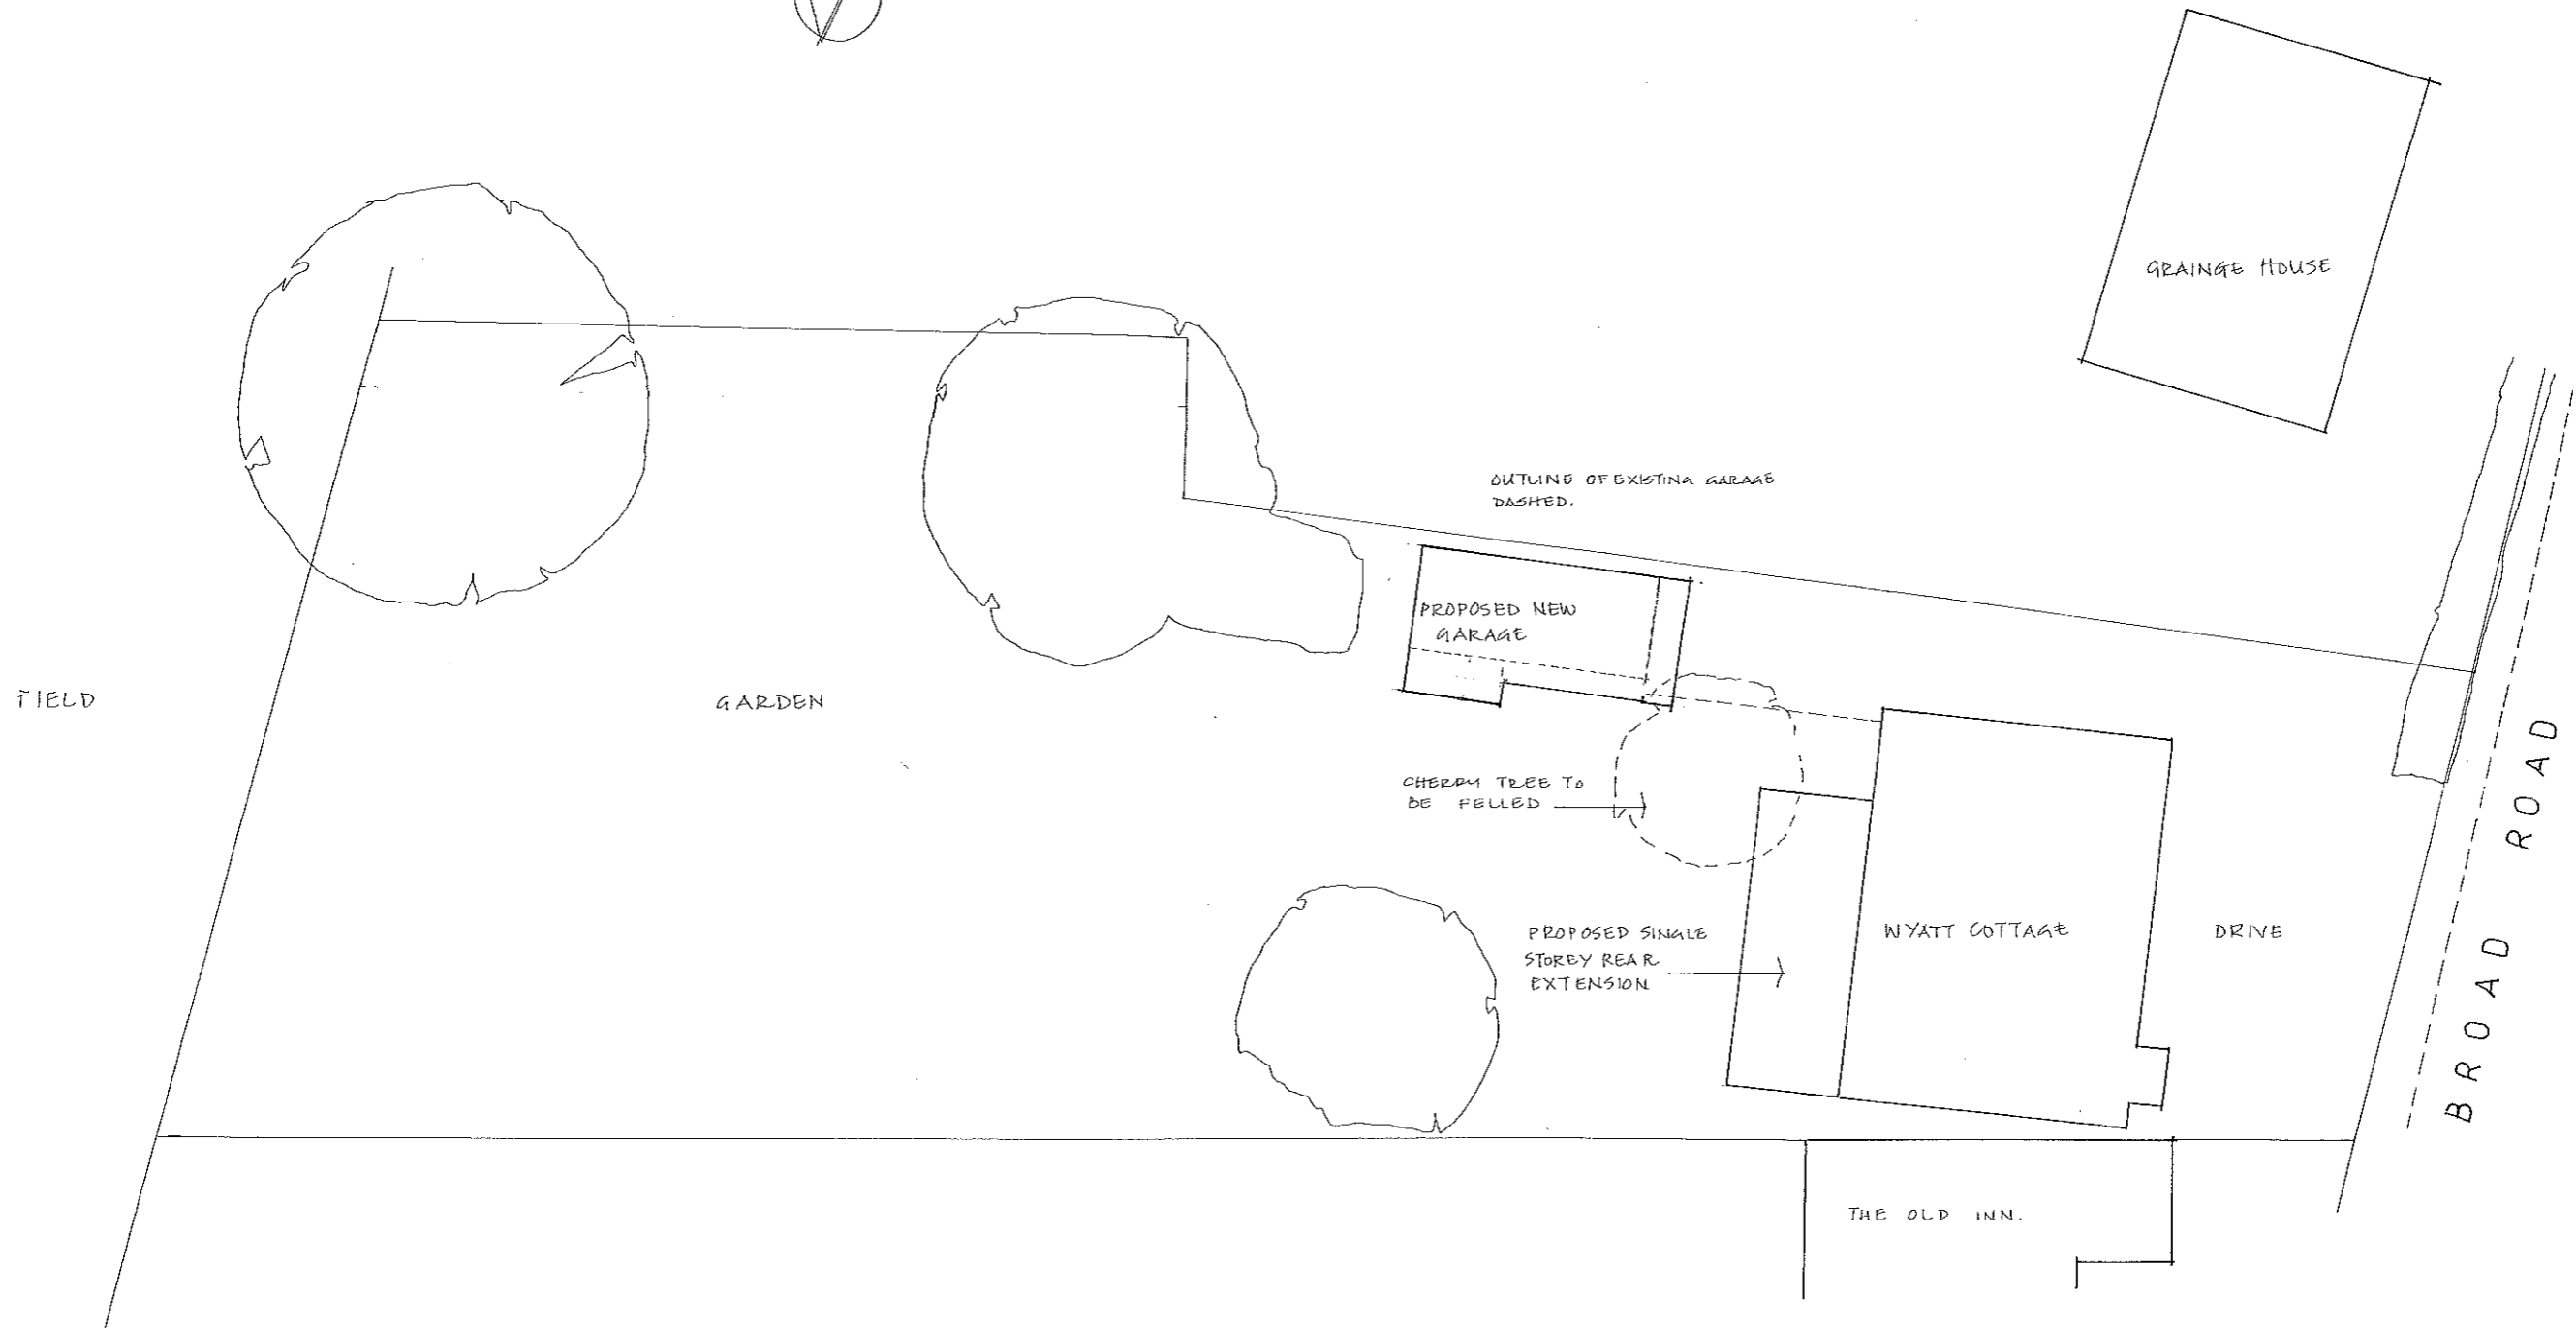

PLEASE NOTE THE BLOCK PLAN IS BASED UPON THE CURRENT ORDNANCE SURVEY EXTRACT

WYATT COTTAGE THE GREEN LITTLE THURLOW MS. S. FRANCE
PROPOSED BLOCK PLAN
847/24 1:200 @ A3 FEBRUARY 2021
Julie Barnes Architect