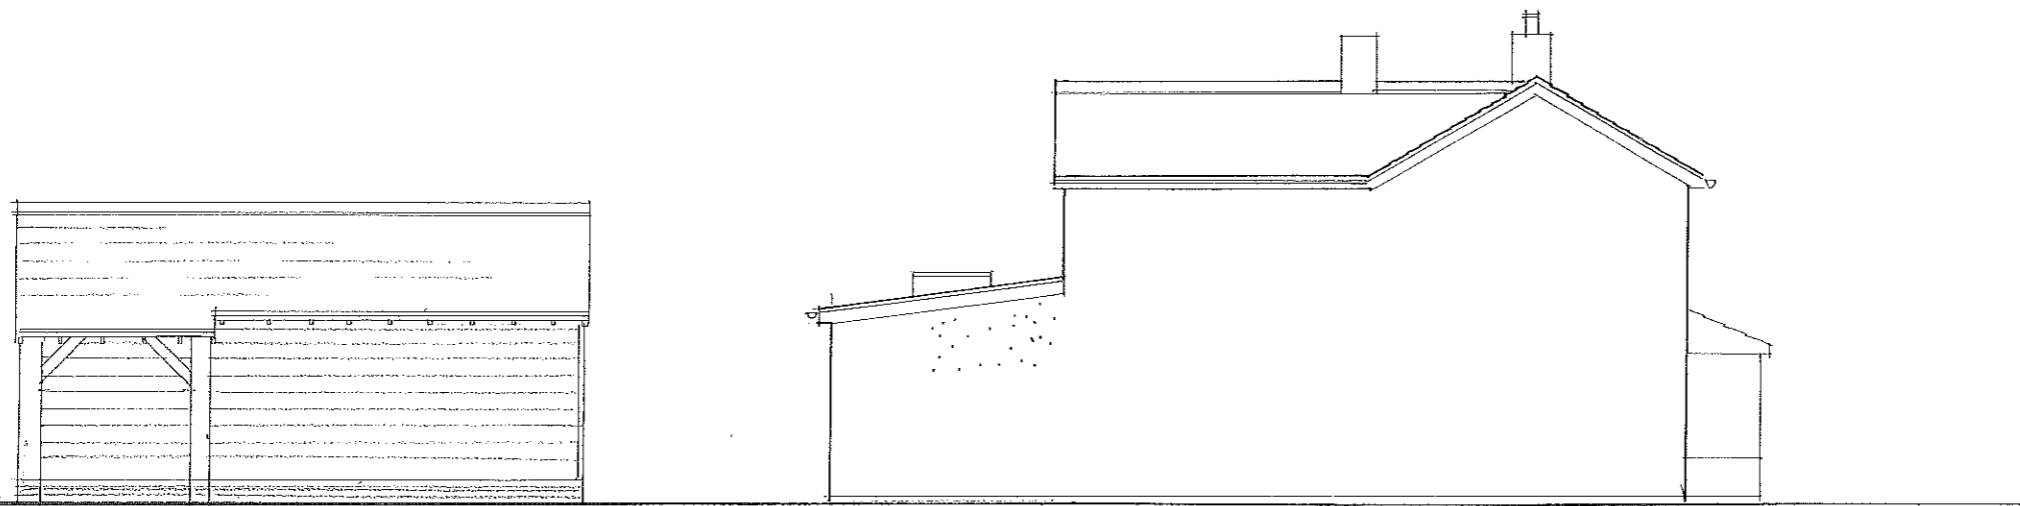

SOUTH ELEVATION

WEST ELEVATION

WYATT COTTAGE THE GREEN LITTLE THURLOW MS.S.FRANCE
PROPOSED ELEVATIONS & CROSS SECTIONS
847/ 21 1:100 @ A3 FEBRUARY 2021
Julie Barnes Architect