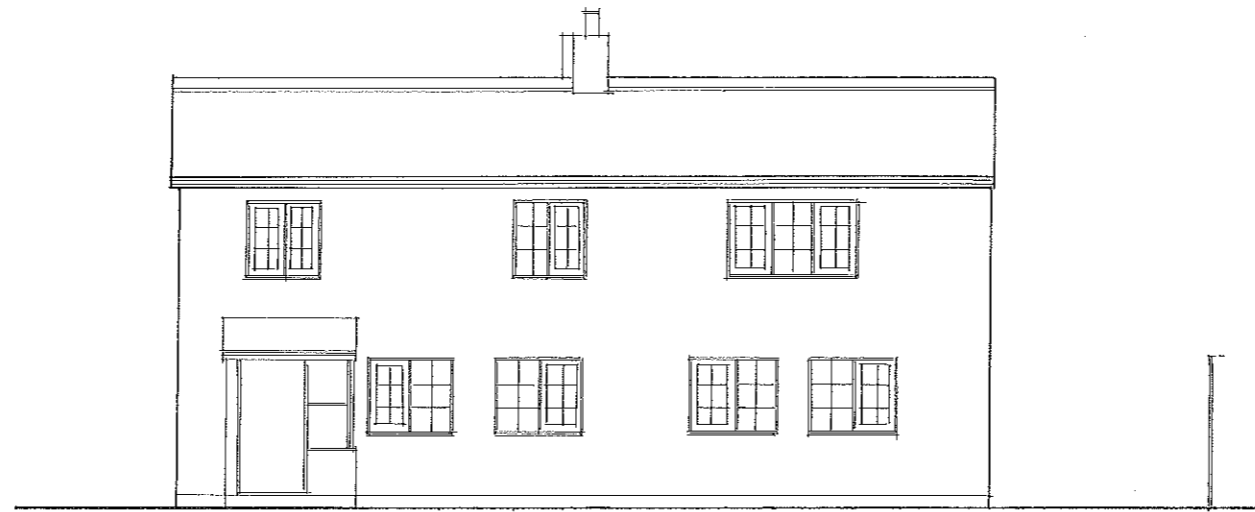

SOUTH ELEVATION

WEST ELEVATION

WYATT COTTAGE THE GREEN LITTLE THURLOW MS.S.FRANCE
PROPOSED ELEVATIONS & CROSS SECTIONS
847/ 21 1:100 @ A3 FEBRUARY 2021
Julie Barnes Architect