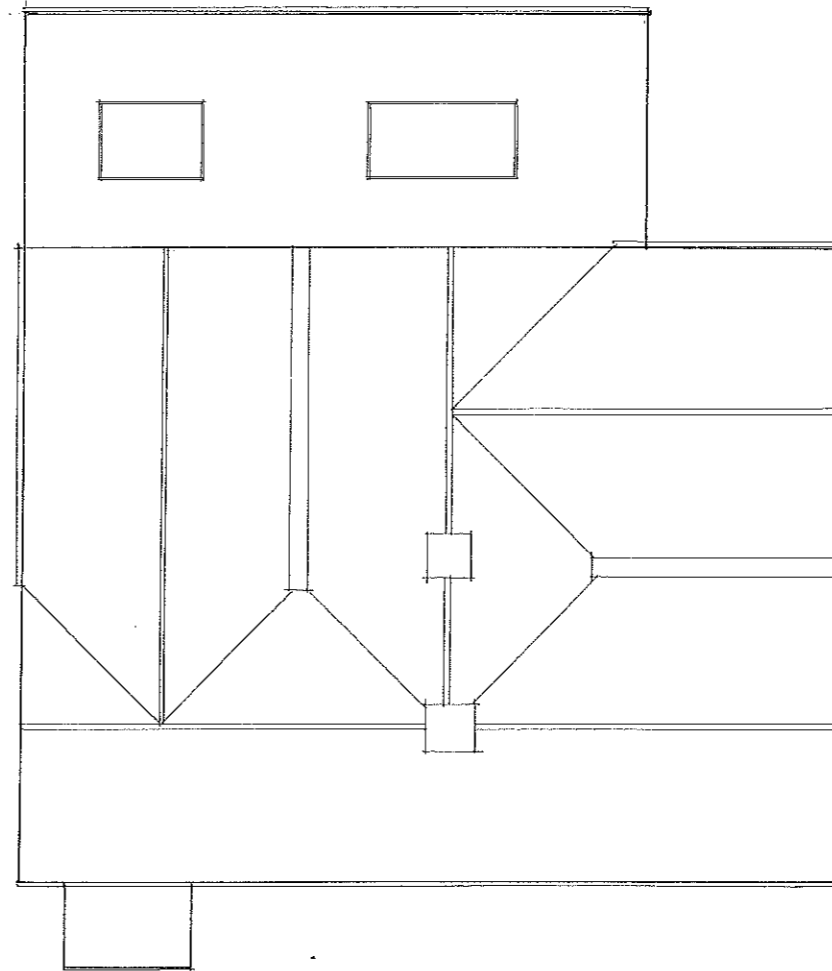

GROUND FLOOR PLAN

ROOF PLAN

WYATT COTTAGE THE GREEN LITTLE THURLOW MS. S. FRANCE
PROPOSED PLANS
8471 20 1:100@ A3 FEBRUARY 2021
Julie Barnes Architect