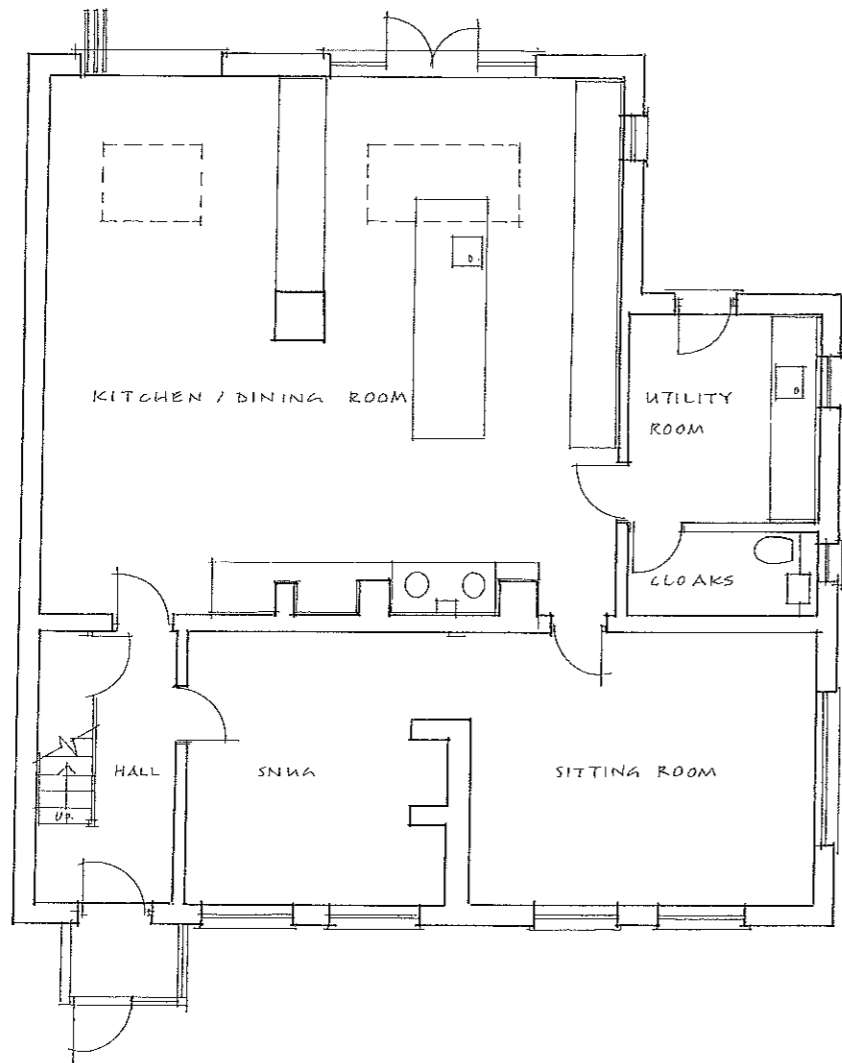

GROUND FLOOR PLAN

ROOF PLAN

WYATT COTTAGE THE GREEN LITTLE THURLOW MS. S. FRANCE
PROPOSED PLANS
8471 20 1:100@ A3 FEBRUARY 2021
Julie Barnes Architect