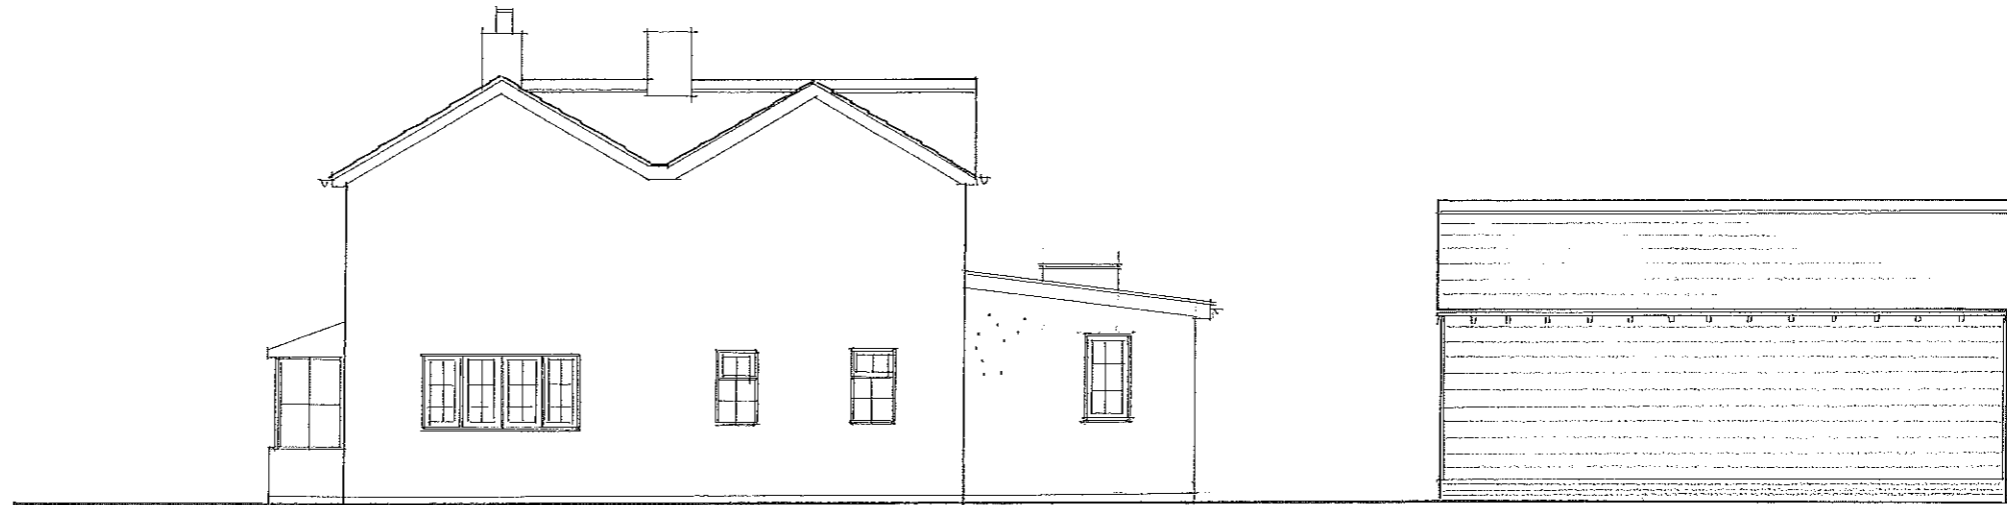

EAST ELEVATION

NORTH ELEVATION

WYATT COTTAGE THE GREEN LITTLE THURLOW
PROPOSED ELEVATIONS & CROSS SECTIONS
847 122 1:100 @ A3 FEBRUARY 2021
Julie Barnes Architect

MS.S.FRANCE