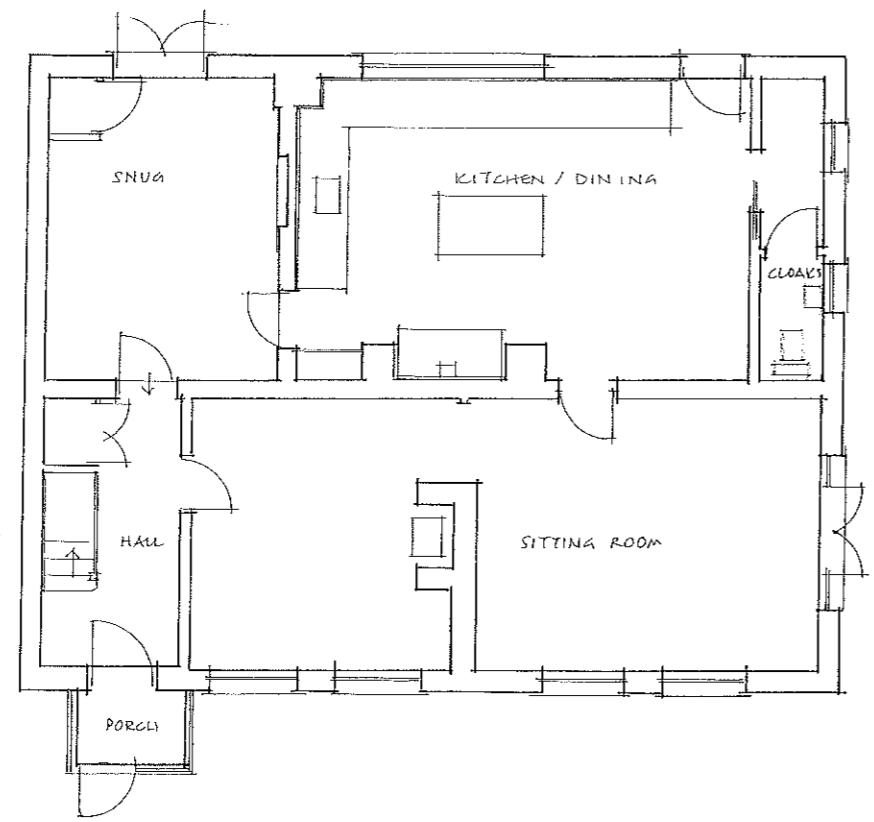

GROUND FLOOR PLAN

ROOF PLAN

WYATT COTTAGE THE GREEN LITTLE THURLOW MS.S.FRANCE
EXISTING PLANS
847/01^A 1:100 @ A3 MAY 2019
Julie Barnes Architect

REV. A. 11.02.2021 GARAGE ADDED