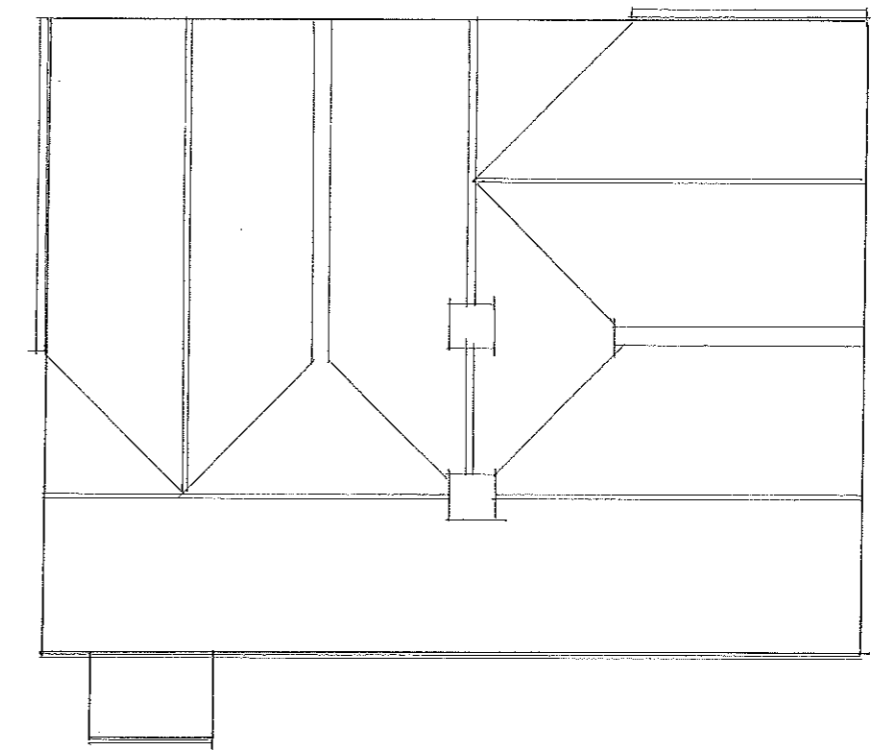

GROUND FLOOR PLAN

ROOF PLAN

WYATT COTTAGE THE GREEN LITTLE THURLOW MS.S.FRANCE
EXISTING PLANS
847/01^A 1:100 @ A3 MAY 2019
Julie Barnes Architect

REV. A. 11.02.2021 GARAGE ADDED