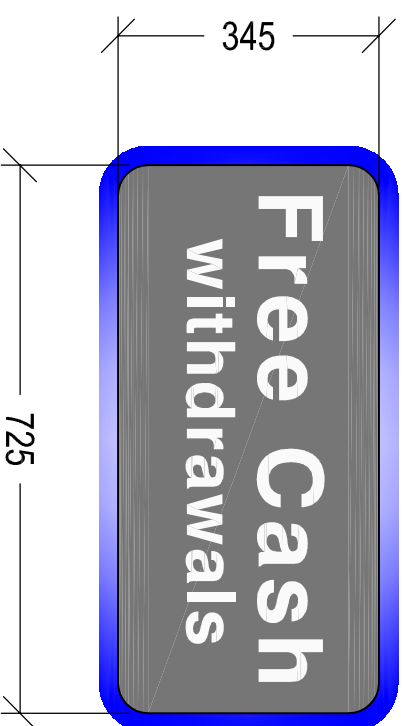

**FONT:** Eurostile  
**FONT COLOUR:** cmyk = 0,0,0,0, (white)

**SURROUND COLOUR -** cmyk = 0,0,0,100 (black)

**FRONT ELEVATION**  
 Scale 1:10

**BLUE 'HALO' LED STRIP LIGHTING  
 CONCEALED WITH 15mm REBATE  
 IN FASCIA PERMETER**

**SIDE ELEVATION / SECTION**  
 Scale 1:10

**GENERAL NOTES:**  
 1) All dimensions in millimeters unless otherwise stated.

Date: \_\_\_\_\_ Comments: \_\_\_\_\_ By: \_\_\_\_\_

**Project:**  
**NOTE MACHINE**  
 GENERAL SITE INSTALLATION  
 ARRANGEMENTS

**Drawing Title:**  
 TYPICAL BESPOKE FASCIA ELEVATIONS

<b>Ref:</b> NM-GA-F2	<b>Date:</b> 28-01-2016	<b>Rev:</b>
<b>Scale:</b> 1:10	<b>Paper:</b> A3	<b>Date Rev:</b>