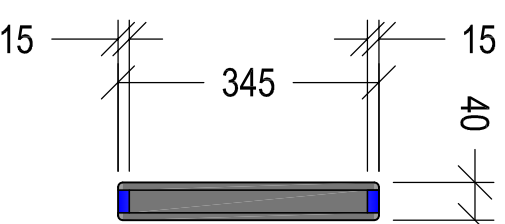

**FONT:** Eurostile  
**FONT COLOUR:** cmyk = 0,0,0,0, (white)

**SURROUND COLOUR -** cmyk = 0,0,0,100 (black)

**FRONT ELEVATION**  
 Scale 1:10

**BLUE 'HALO' LED STRIP LIGHTING  
 CONCEALED WITH 15mm REBATE  
 IN FASCIA PERMETER**

**SIDE ELEVATION / SECTION**  
 Scale 1:10

**GENERAL NOTES:**  
 1) All dimensions in millimeters unless otherwise stated.

Date: \_\_\_\_\_ Comments: \_\_\_\_\_ By: \_\_\_\_\_

**Project:**  
**NOTE MACHINE**  
 GENERAL SITE INSTALLATION  
 ARRANGEMENTS

**Drawing Title:**  
 TYPICAL BESPOKE FASCIA ELEVATIONS

<b>Ref:</b> NM-GA-F2	<b>Date:</b> 28-01-2016	<b>Rev:</b>
<b>Scale:</b> 1:10	<b>Paper:</b> A3	<b>Date Rev:</b>