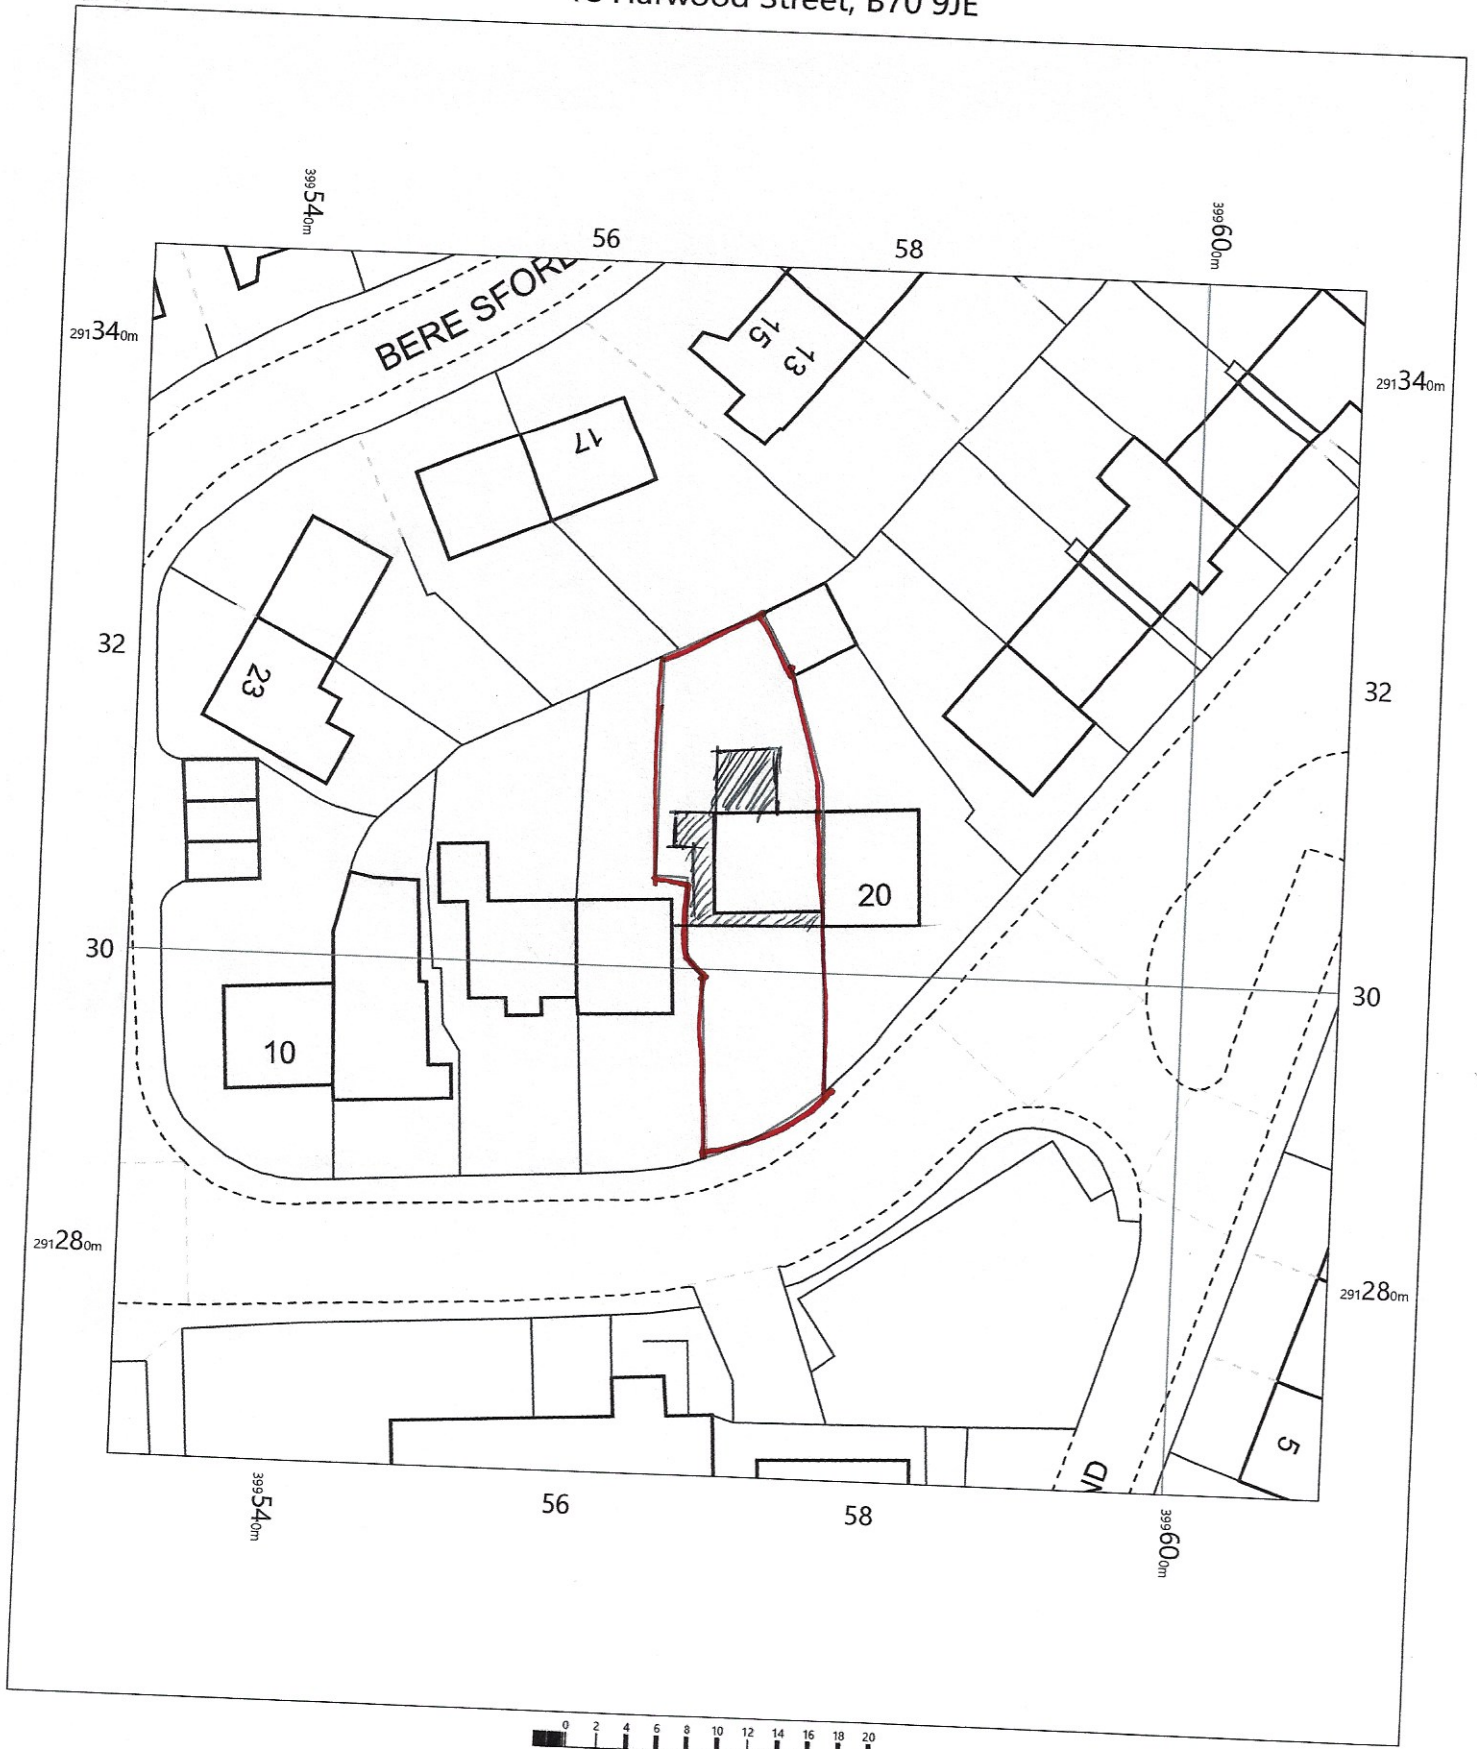

18 Harwood Street, B70 9JE

18 Harwood Street,  
West Bromwich,  
Sandwell  
B70 9JE

OS MasterMap 1250/2500/10000 scale  
Thursday, February 11, 2021, ID: MPMBW-00937856  
[www.blackwellmapping.co.uk](http://www.blackwellmapping.co.uk)

1:500 scale print at A4, Centre: 399570 E, 291306 N

©Crown Copyright Ordnance Survey. Licence no. 100041041

**BLACKWELL'S**  
MAPPING SERVICES  
PERSONAL & PROFESSIONAL MAPPING  
[www.blackwellmapping.co.uk](http://www.blackwellmapping.co.uk)