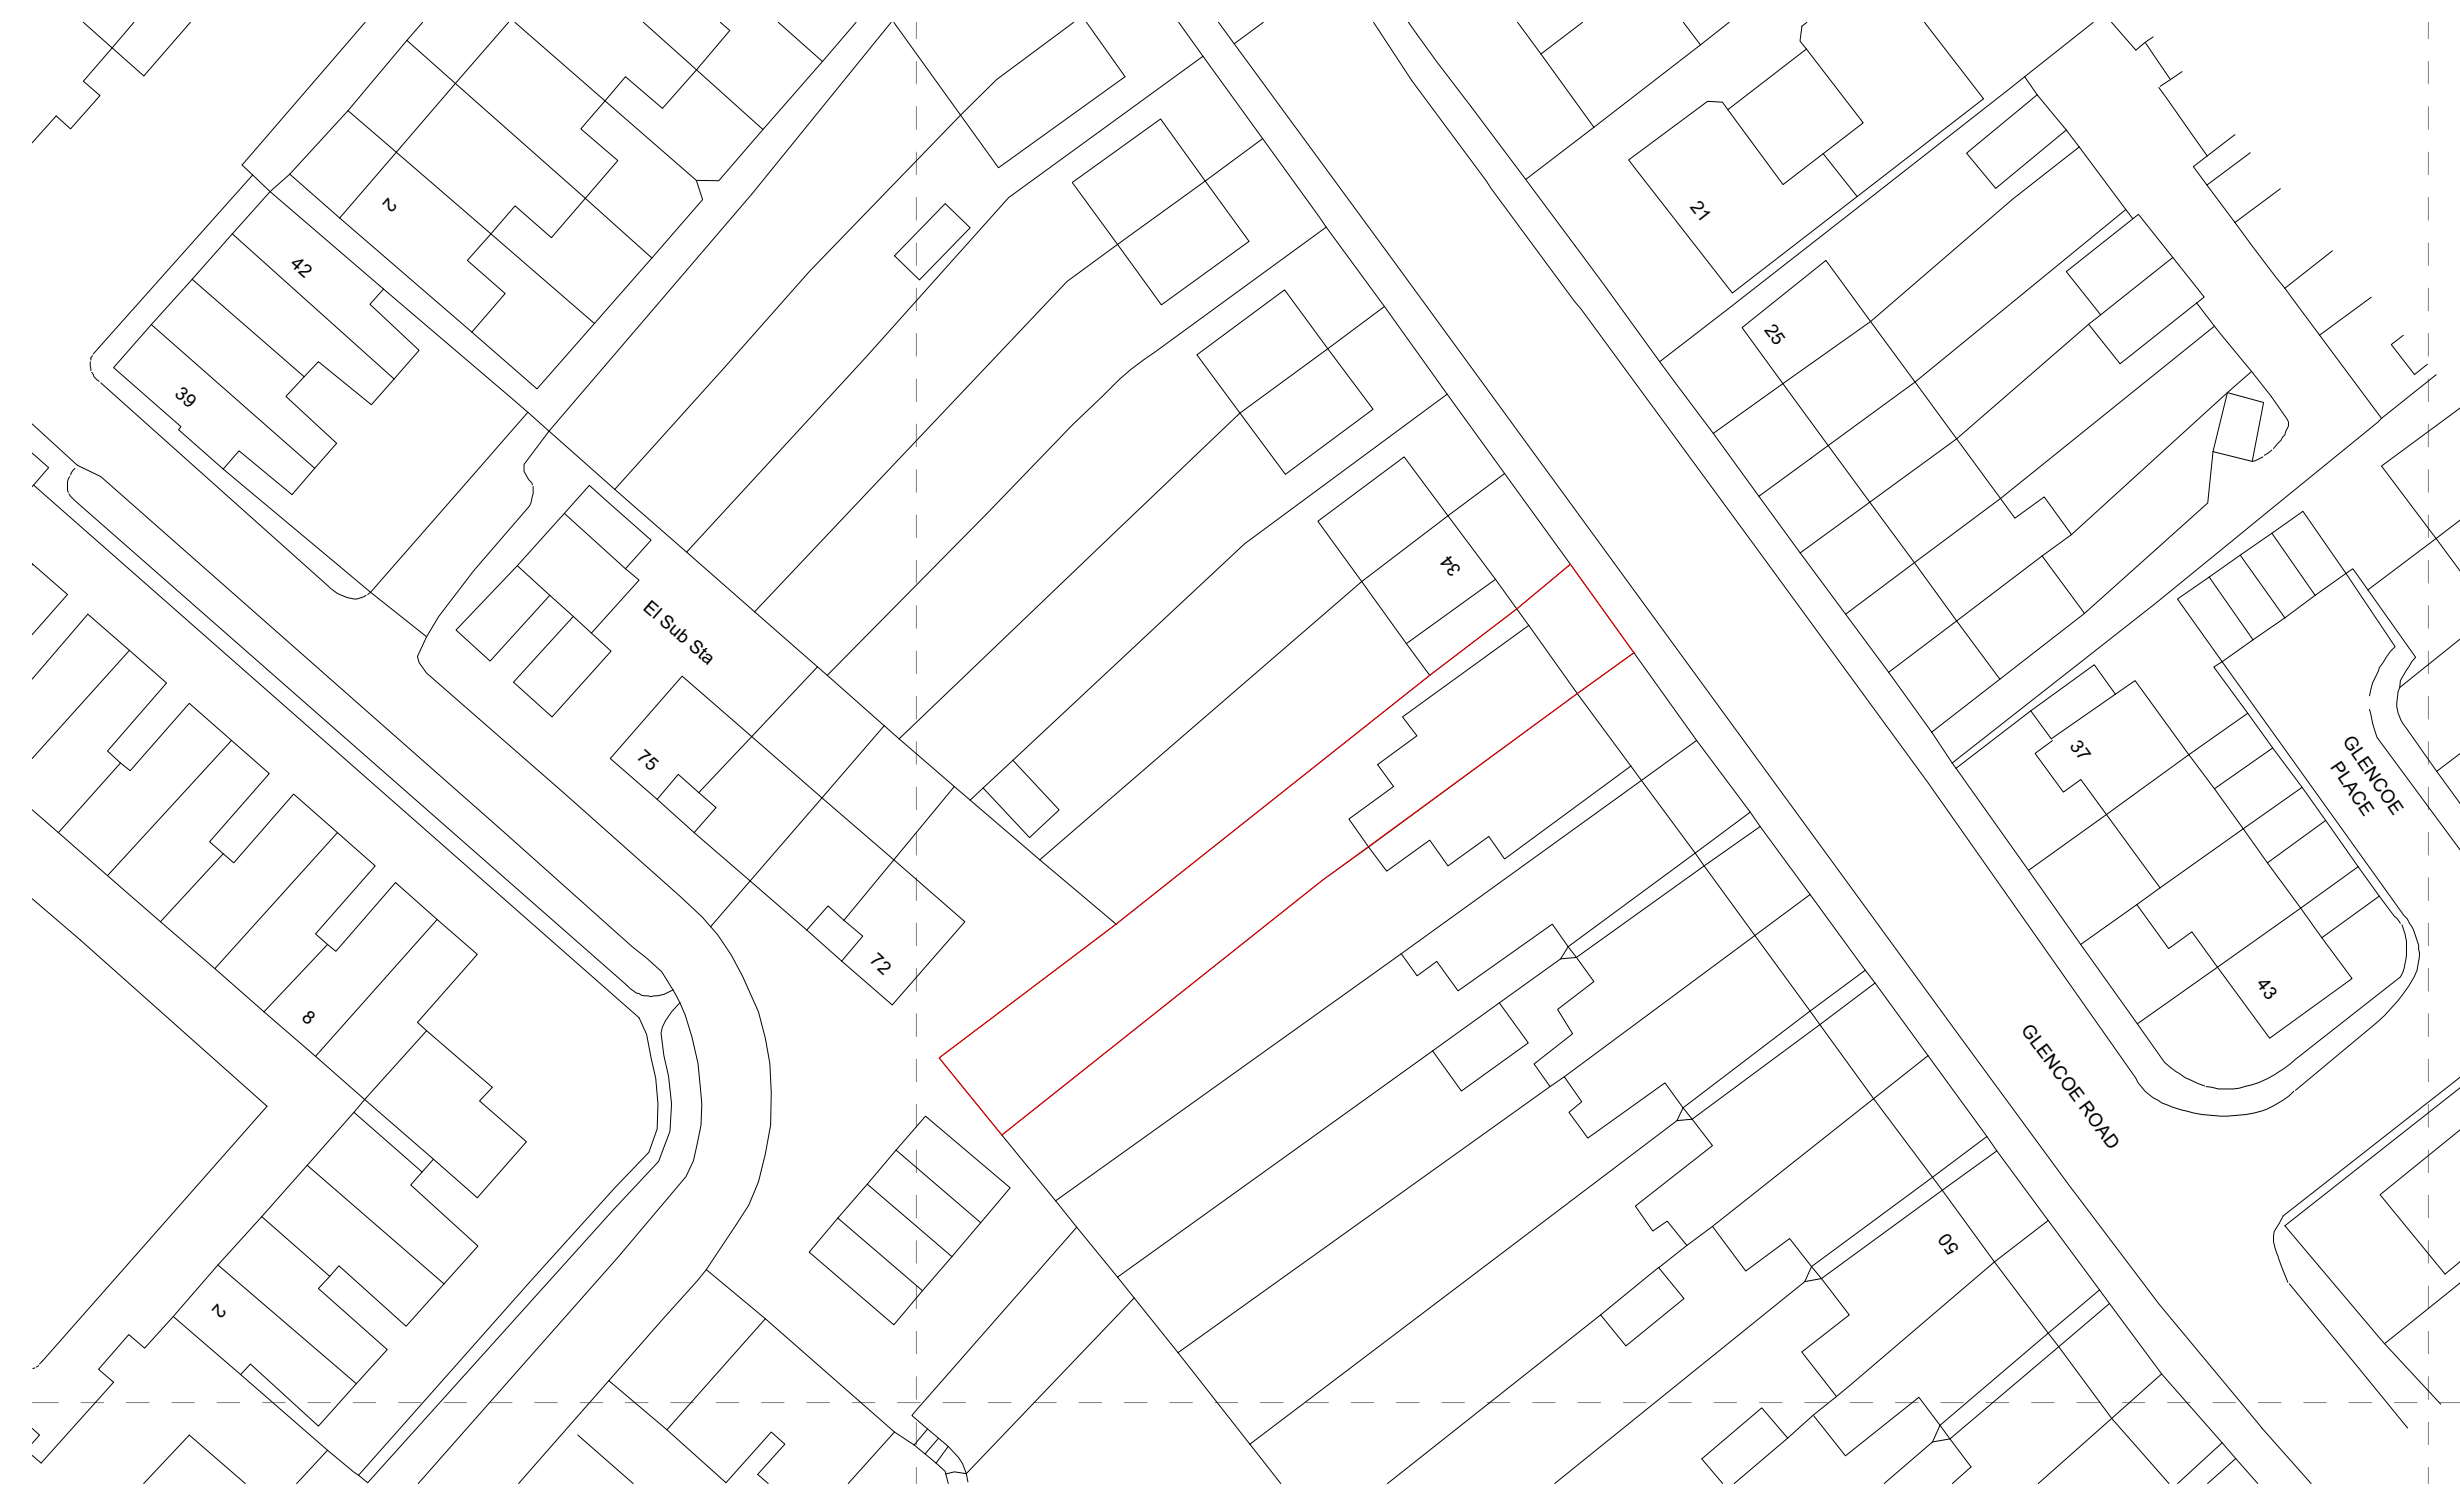

GLENCOE ROAD

Site Plan
1 : 200

Site Location Plan
1 : 1250

Site Block Plan
1 : 500

Rev: BC1 Rev Date: 29/11/19 Drawn By: TWM

Rev Details:
Initial Issue

EXISTING ISSUE