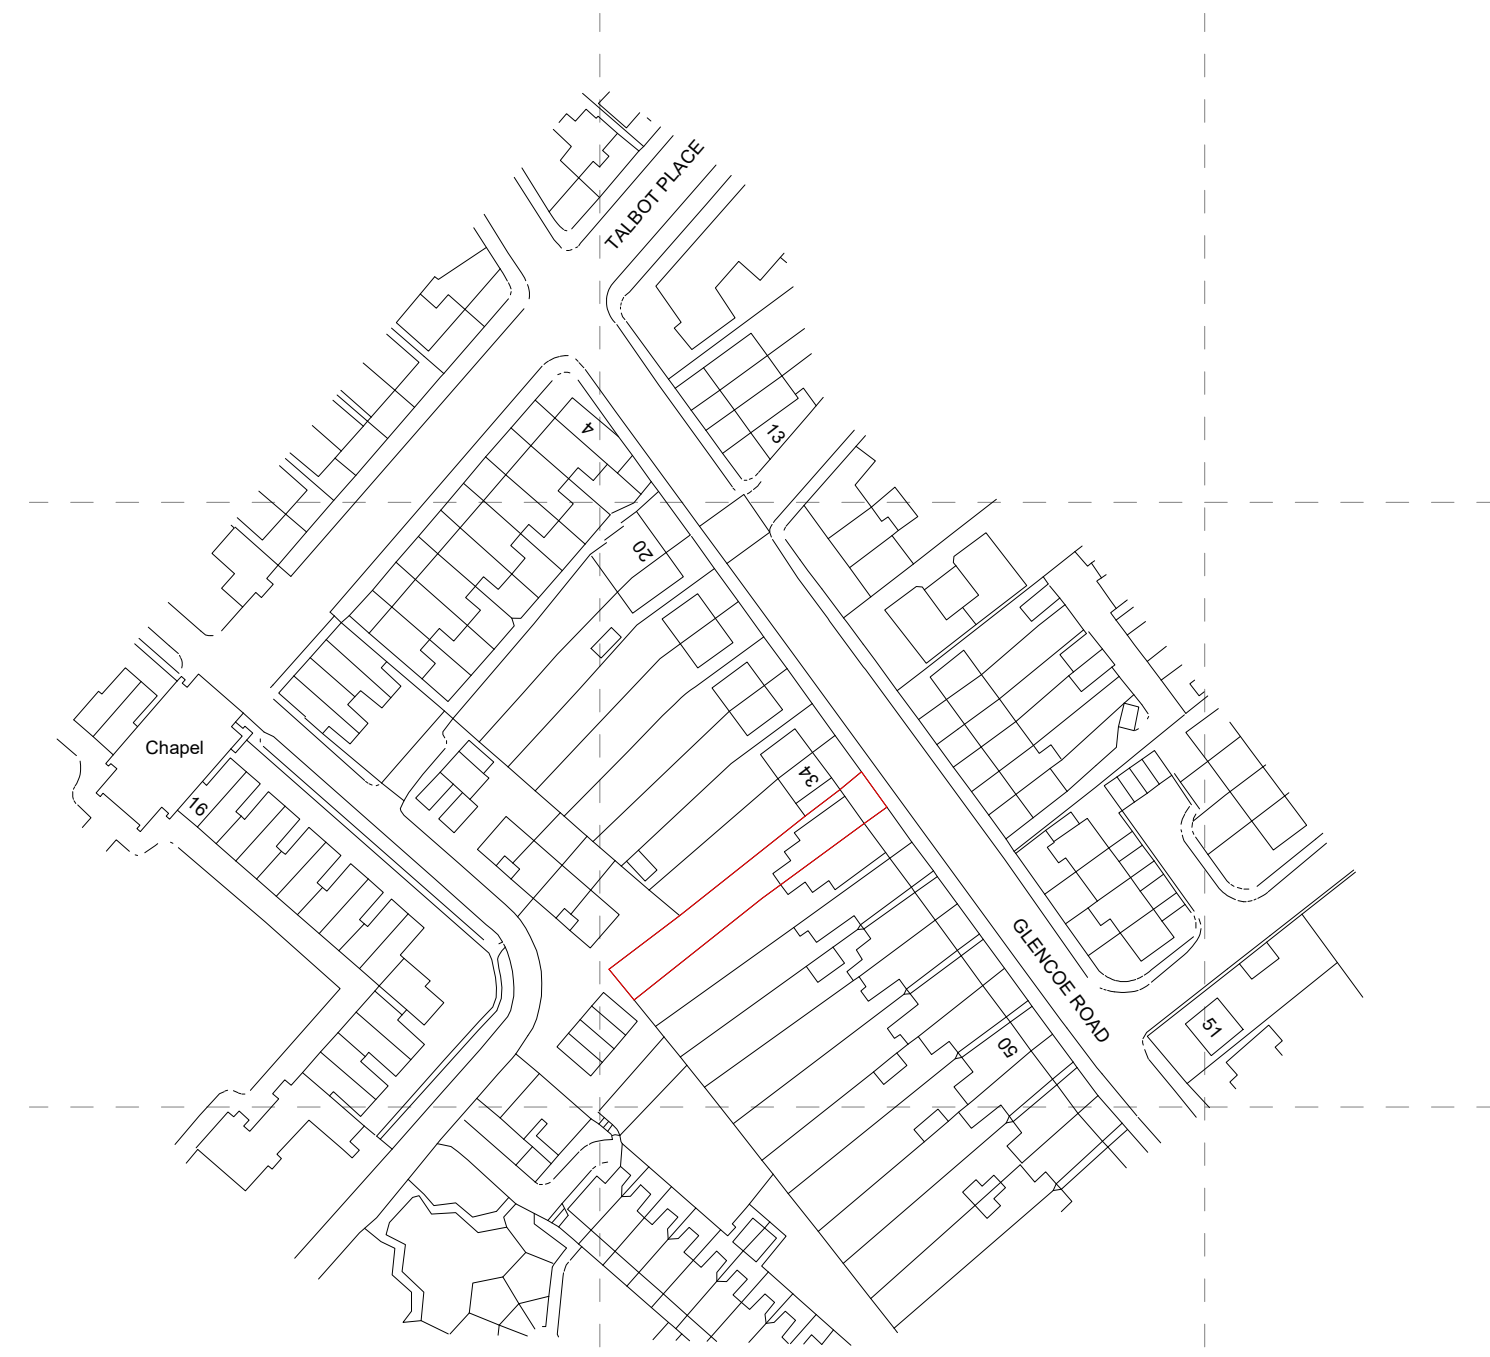

GLENCOE ROAD

Site Plan
1 : 200

Site Location Plan
1 : 1250

Site Block Plan
1 : 500

Rev: BC1 Rev Date: 29/11/19 Drawn By: TWM

Rev Details:
Initial Issue

EXISTING ISSUE