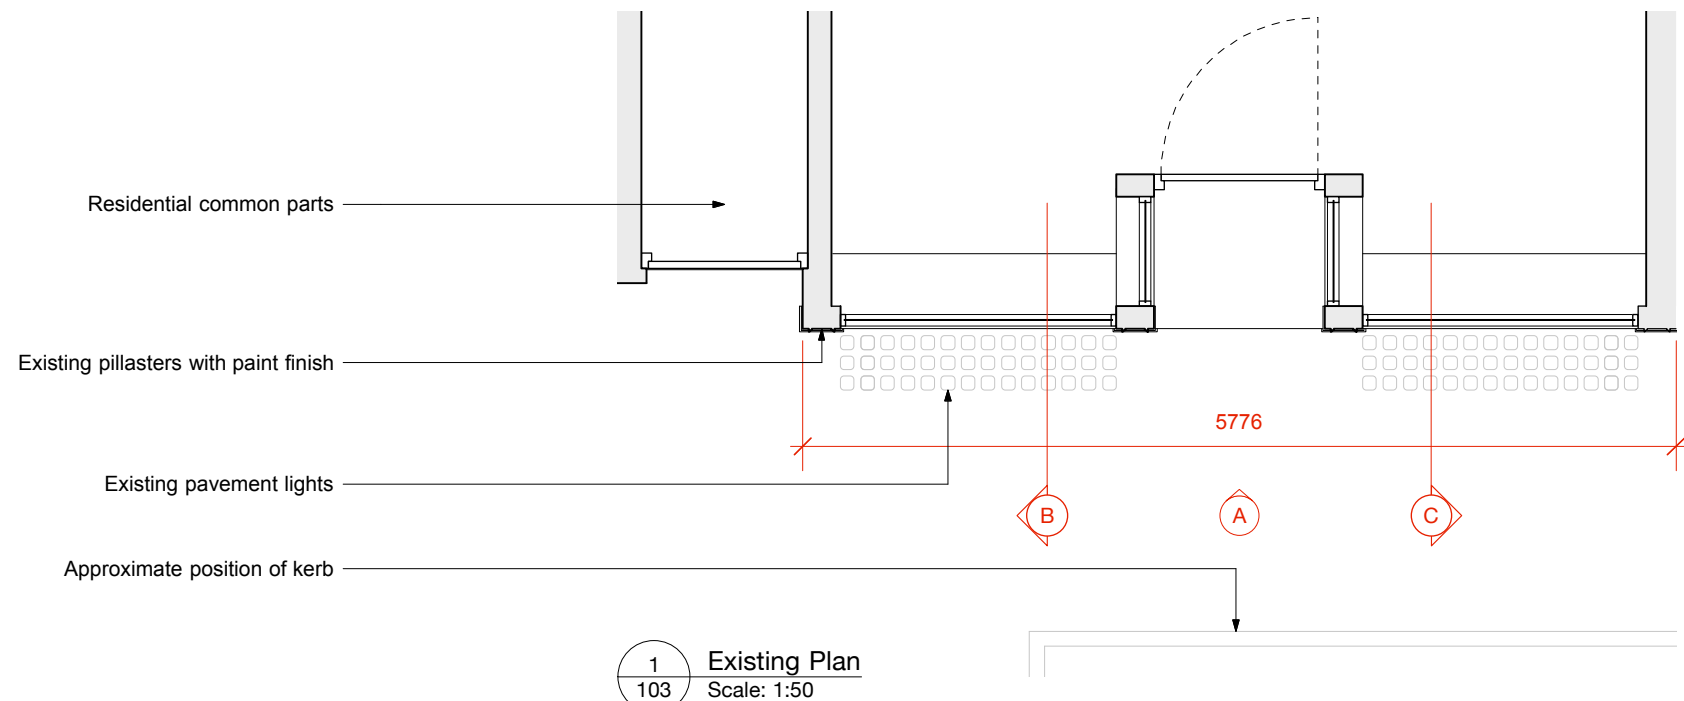

| Rev | Comment | By | Date |
|-----|-----------------------|----|----------|
| A | Fascia height revised | BM | 12.02.21 |

object·space·place

| | |
|--------------------------|--|
| Client: | Gong Cha |
| Project: | Covent Garden |
| Date: | 19.11.20 |
| Drawing Purpose: | Information |
| Drawing Title: | Existing Shopfront Plan & Sections B & C |
| Job Number: | 264 |
| Scale@A3: | 1:50 |
| Drawing Number: | 103 |
| Rev: | A |
| www.objectspaceplace.com | Copyright 2020 |