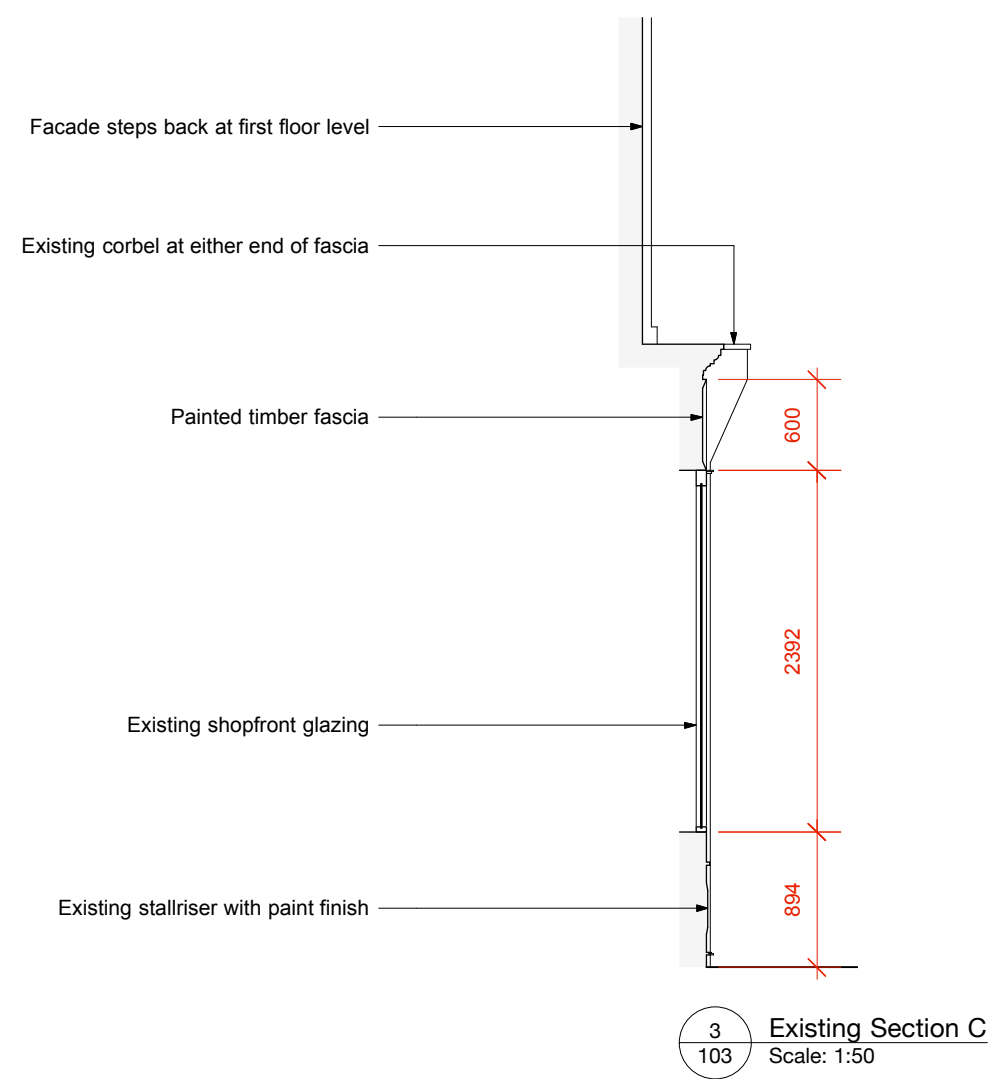

| Rev | Comment | By | Date |
|-----|-----------------------|----|----------|
| A | Fascia height revised | BM | 12.02.21 |

object·space·place

| | |
|--------------------------|--|
| Client: | Gong Cha |
| Project: | Covent Garden |
| Date: | 19.11.20 |
| Drawing Purpose: | Information |
| Drawing Title: | Existing Shopfront Plan & Sections B & C |
| Job Number: | 264 |
| Scale@A3: | 1:50 |
| Drawing Number: | 103 |
| Rev: | A |
| www.objectspaceplace.com | Copyright 2020 |