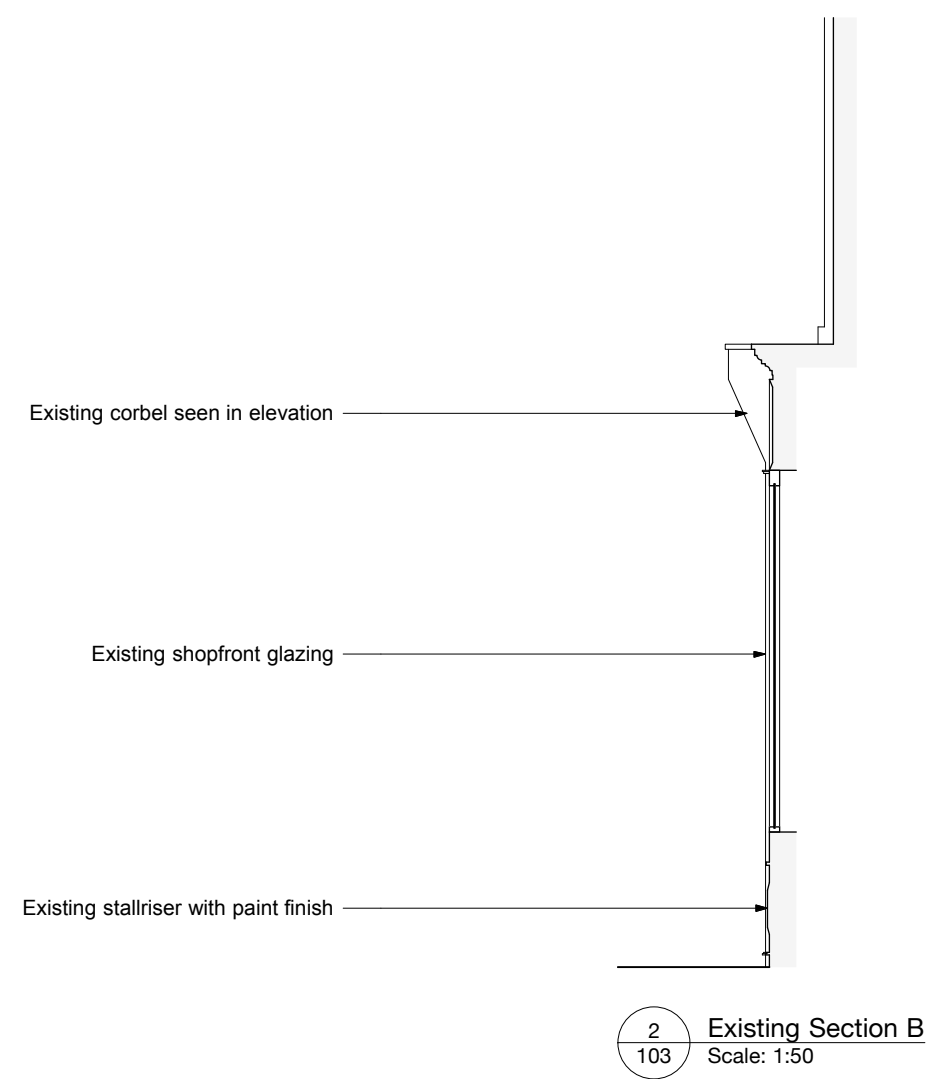

| Rev | Comment | By | Date |
|-----|-----------------------|----|----------|
| A | Fascia height revised | BM | 12.02.21 |

object·space·place

| | |
|--------------------------|--|
| Client: | Gong Cha |
| Project: | Covent Garden |
| Date: | 19.11.20 |
| Drawing Purpose: | Information |
| Drawing Title: | Existing Shopfront Plan & Sections B & C |
| Job Number: | 264 |
| Scale@A3: | 1:50 |
| Drawing Number: | 103 |
| Rev: | A |
| www.objectspaceplace.com | Copyright 2020 |