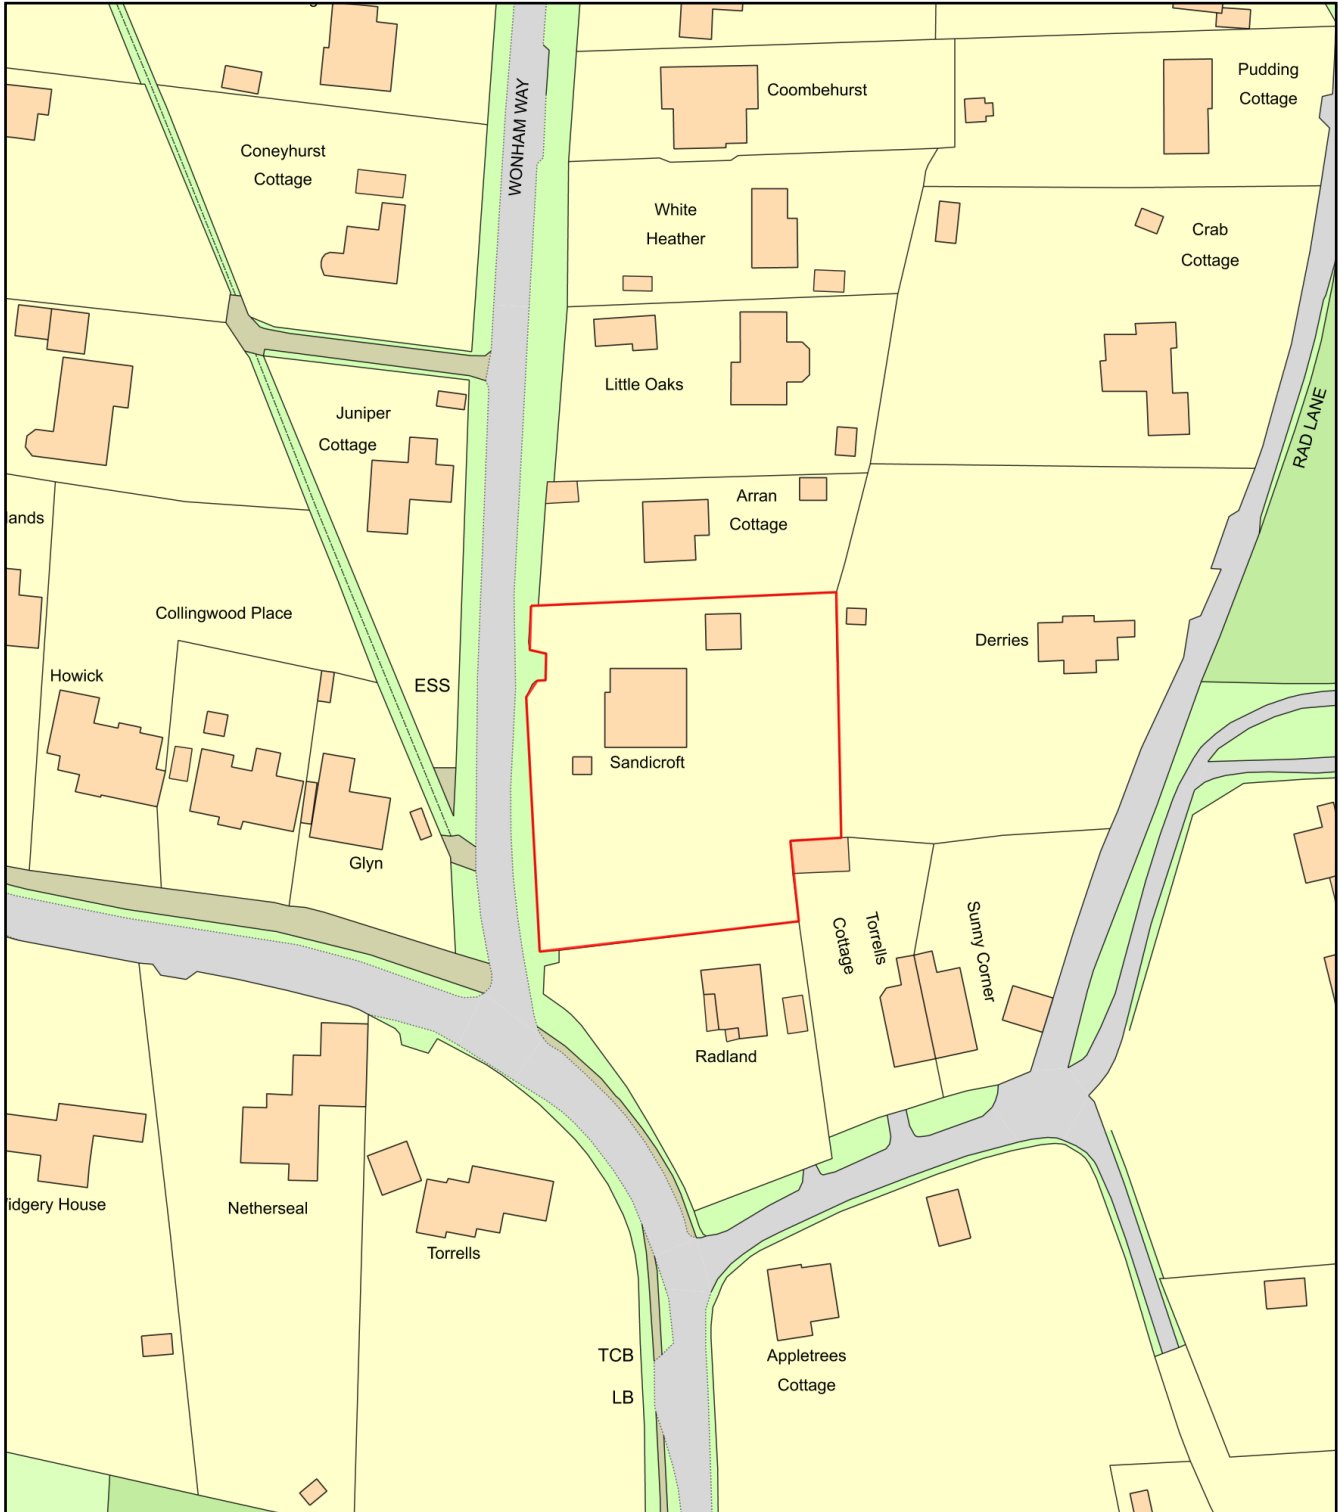

Sandicroft Wonham Way Peaslake Guildford GU5 9PA - Location Plan

Plan Produced for: Mr J Smith

Date Produced: 13 Oct 2020

Plan Reference Number: TQRQM20287144727814

Scale: 1:1250 @ A4