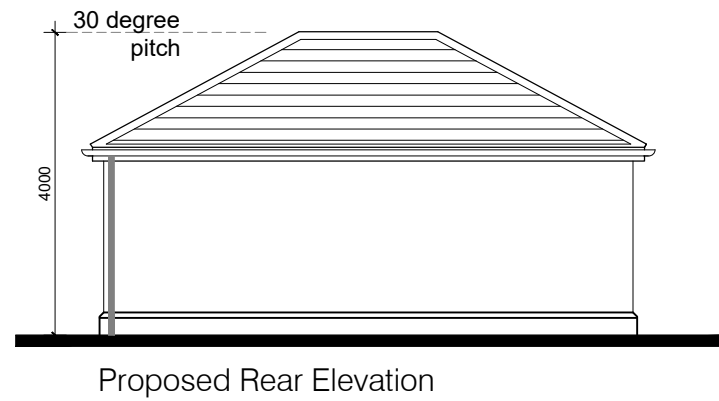

Popescroft Lodge, Popeswood Road, Binfield, Berkshire, RG42 4AD

Copyright © 2008 JS Designs Ltd. All rights reserved. Limited reproduction and distribution permitted for the sole purpose of the planning of this named development only. Please contact us for advice on obtaining copyright.

Rev Date Details

Mr P Johnson

Client:
Popescroft Lodge, Popeswood Road
Binfield, Berkshire
Address: RG42 4AD

Date: November 2020
Scale: 1:100 @A3
Proposed Elevations
Checked by: JSD Drawn by: JPS

Drawing Number: JSD-20-30-03 Revision:

Stage of Project: PLANNING

Architectural Consultants Ltd
DORSET OFFICE:
29 Queens Road
Bridport
Dorset
DT6 5AW
Tel: 01308 261 003

www.js-designs.co.uk