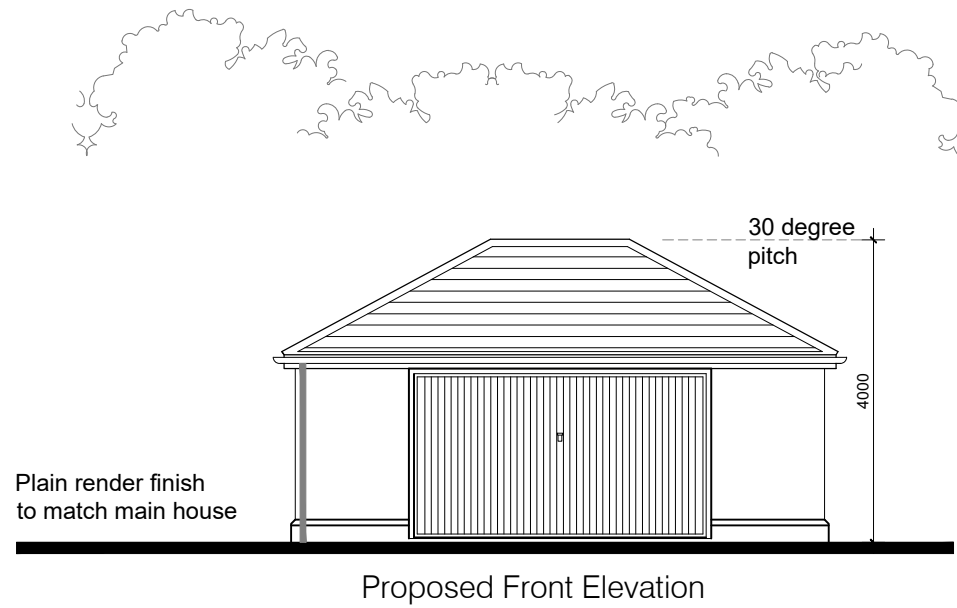

Popescroft Lodge, Popeswood Road, Binfield, Berkshire, RG42 4AD

Copyright © 2008 JS Designs Ltd. All rights reserved. Limited reproduction and distribution permitted for the sole purpose of the planning of this named development only. Please contact us for advice on obtaining copyright.

Rev Date Details

Mr P Johnson

Client:
Popescroft Lodge, Popeswood Road
Binfield, Berkshire
Address: RG42 4AD

Date: November 2020
Scale: 1:100 @A3
Proposed Elevations
Checked by: JSD Drawn by: JPS

Drawing Number: JSD-20-30-03 Revision:

Stage of Project: PLANNING

Architectural Consultants Ltd
DORSET OFFICE:
29 Queens Road
Bridport
Dorset
DT6 5AW
Tel: 01308 261 003

www.js-designs.co.uk