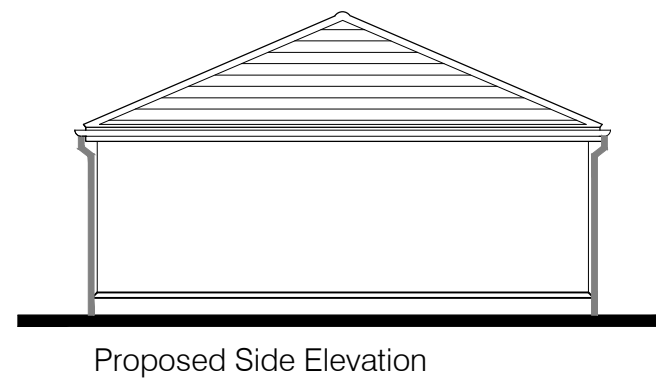

Popescroft Lodge, Popeswood Road, Binfield, Berkshire, RG42 4AD

Copyright © 2008 JS Designs Ltd. All rights reserved. Limited reproduction and distribution permitted for the sole purpose of the planning of this named development only. Please contact us for advice on obtaining copyright.

Rev Date Details

Mr P Johnson

Client:
Popescroft Lodge, Popeswood Road
Binfield, Berkshire
Address: RG42 4AD

Date: November 2020
Scale: 1:100 @A3
Proposed Elevations
Checked by: JSD Drawn by: JPS

Drawing Number: JSD-20-30-03 Revision: