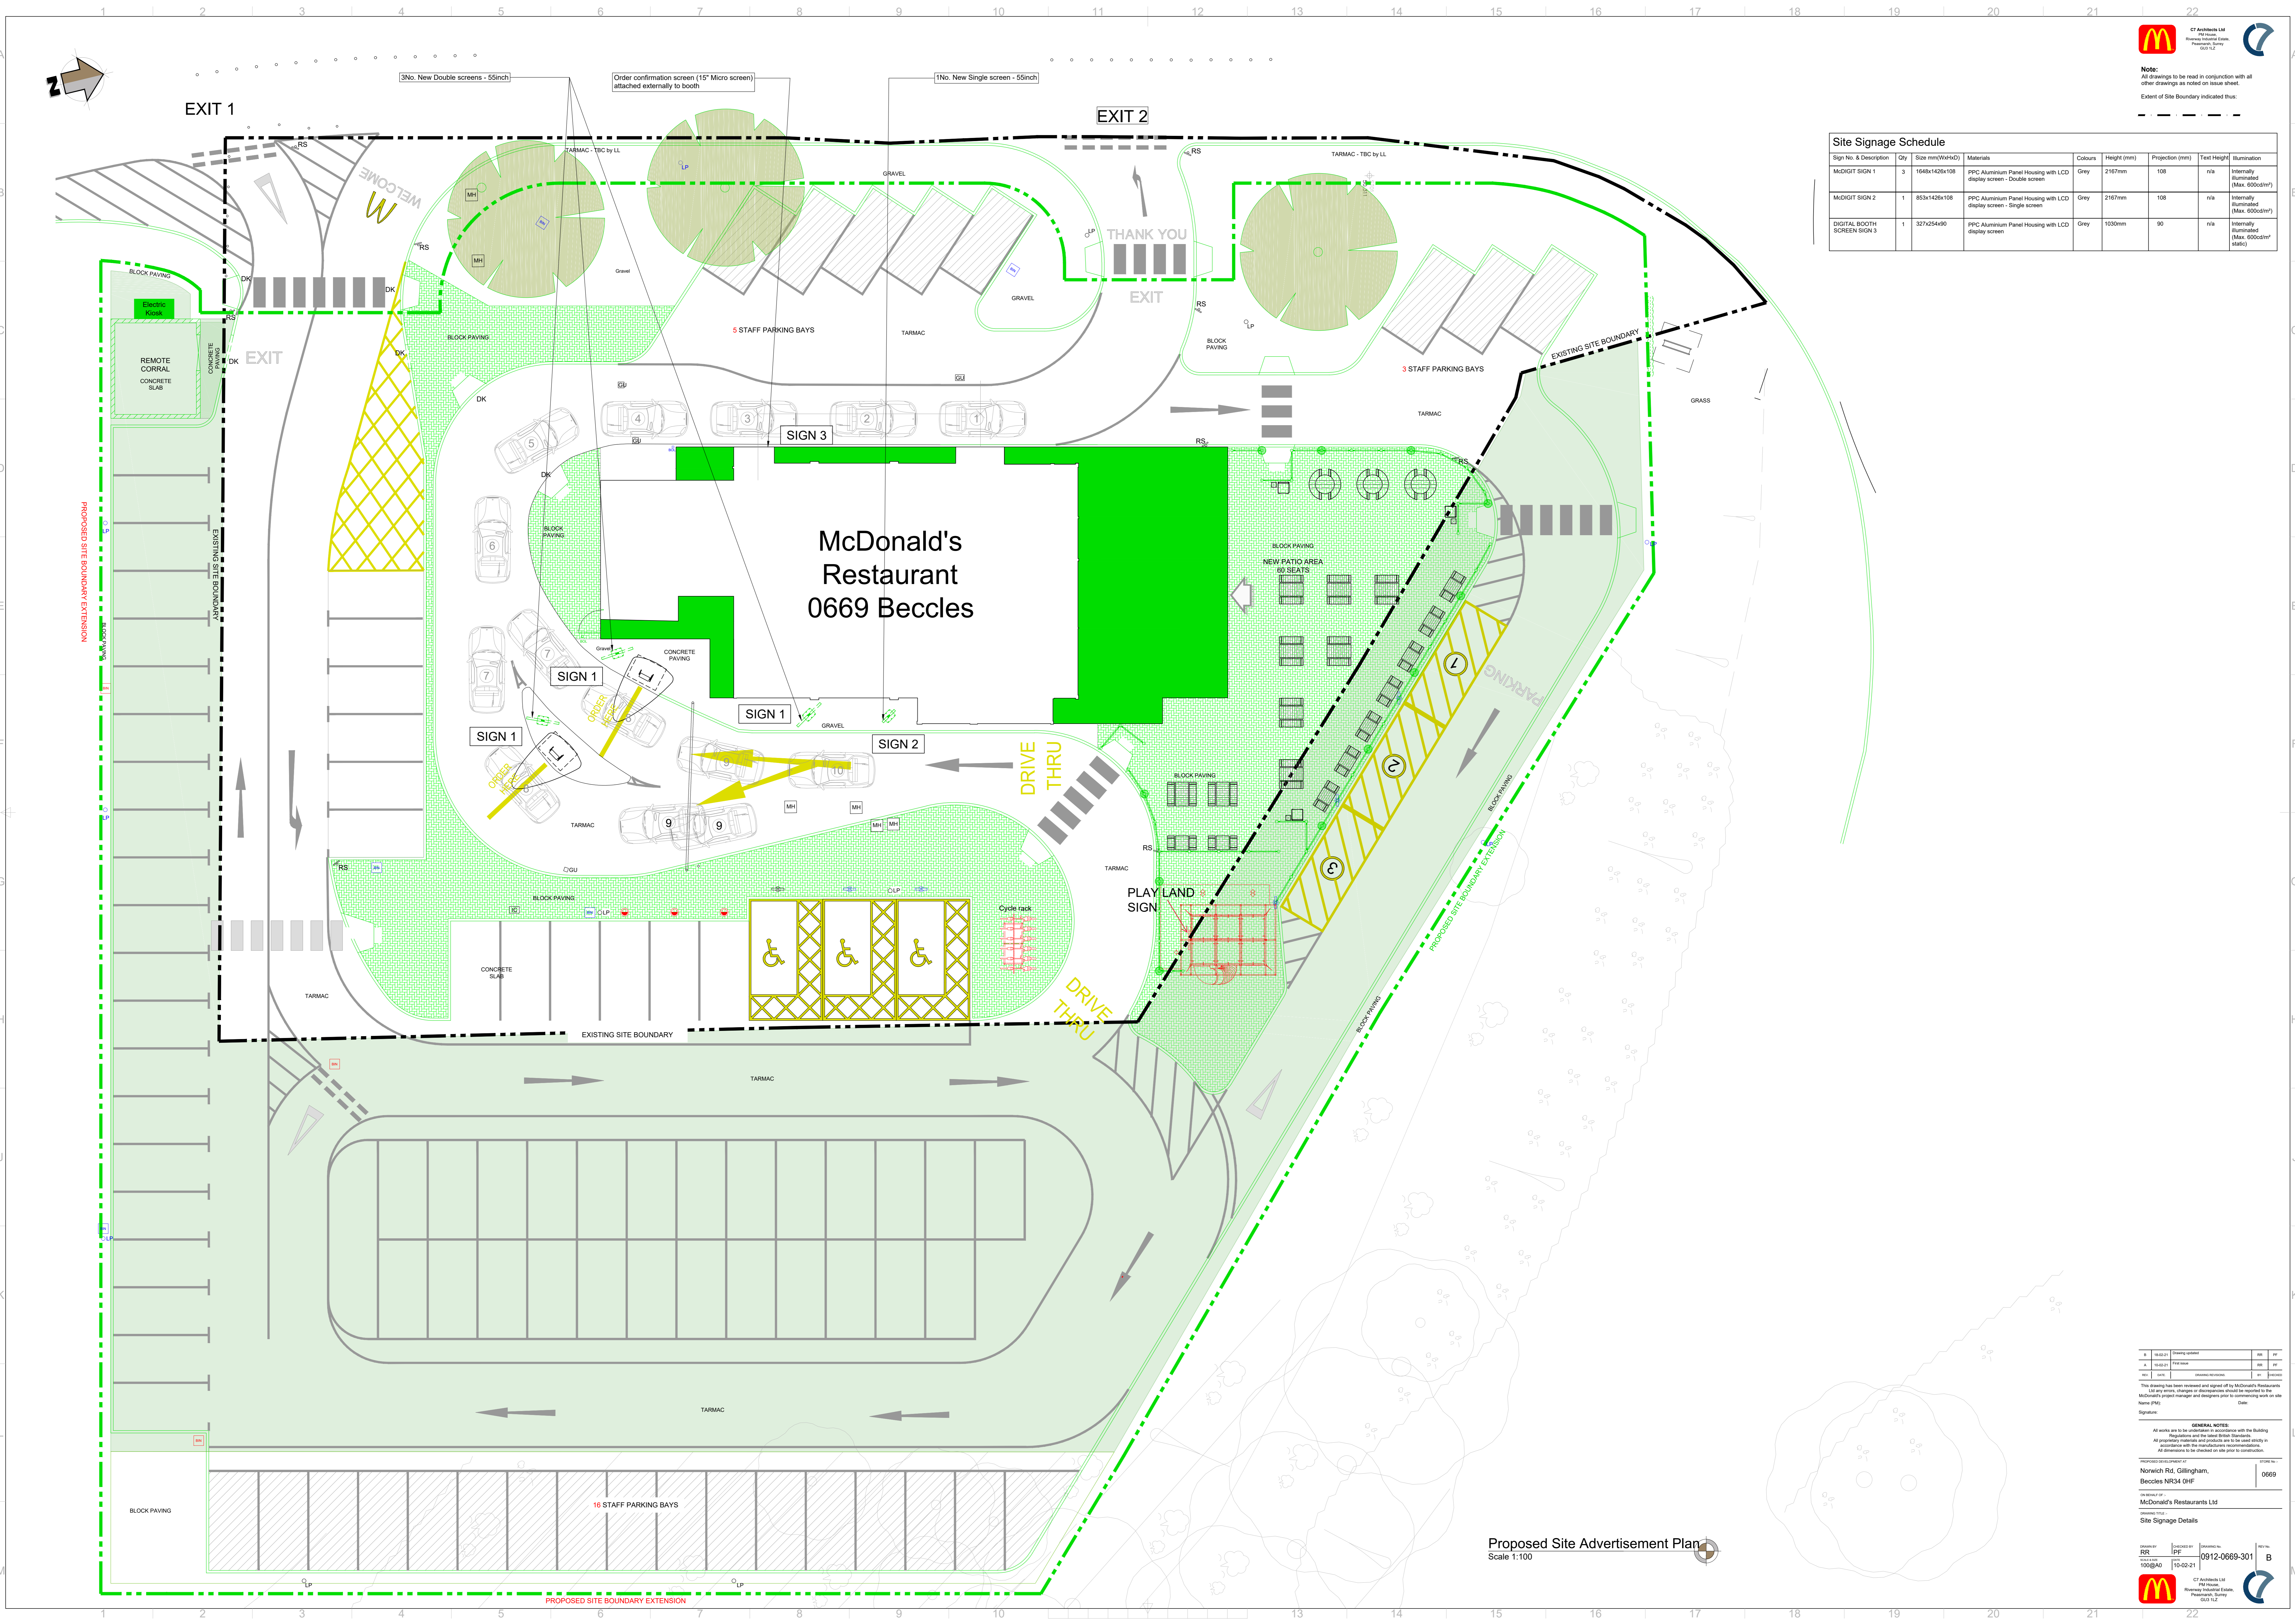

Sign No. & Description	Qty	Size mm(WxHxD)	Materials	Colours	Height (mm)	Projection (mm)	Text Height	illumination
MDIGIT SIGN 1	3	1548x1426x108	PPC Aluminium Panel Housing with LCD display screen - Double screen	Grey	2167mm	108	n/a	Internally Illuminated (Max. 600cd/m <sup>2</sup> )
MDIGIT SIGN 2	1	853x1426x108	PPC Aluminium Panel Housing with LCD display screen - Single screen	Grey	2167mm	108	n/a	Internally Illuminated (Max. 600cd/m <sup>2</sup> )
DIGITAL BOOTH SCREEN SIGN 3	1	327x254x90	PPC Aluminium Panel Housing with LCD display screen	Grey	1030mm	90	n/a	Internally Illuminated (Max. 600cd/m <sup>2</sup> static)

Proposed Site Advertisement Plan  
Scale 1:100

DATE	DESCRIPTION	BY	APP'D
10-02-21	100@AD	RR	PF

GENERAL NOTES:  
All works are to be undertaken in accordance with the Building Regulations and the local street standards.  
All proposed materials and products are to be used in accordance with the manufacturer's recommendations.  
All dimensions to be checked on site prior to construction.

PROJECT INFORMATION:  
Address: Norwich Rd, Gillingham, Beccles NR34 0HF  
Project No: 0669

CLIENT:  
McDonald's Restaurants Ltd

DESIGNER:  
CT Architects Ltd  
100@AD  
10-02-21

PROJECT NO:  
0912-0669-301

SCALE:  
1:100

DATE:  
10-02-21

PROJECT NO:  
0912-0669-301

SCALE:  
1:100

DATE:  
10-02-21