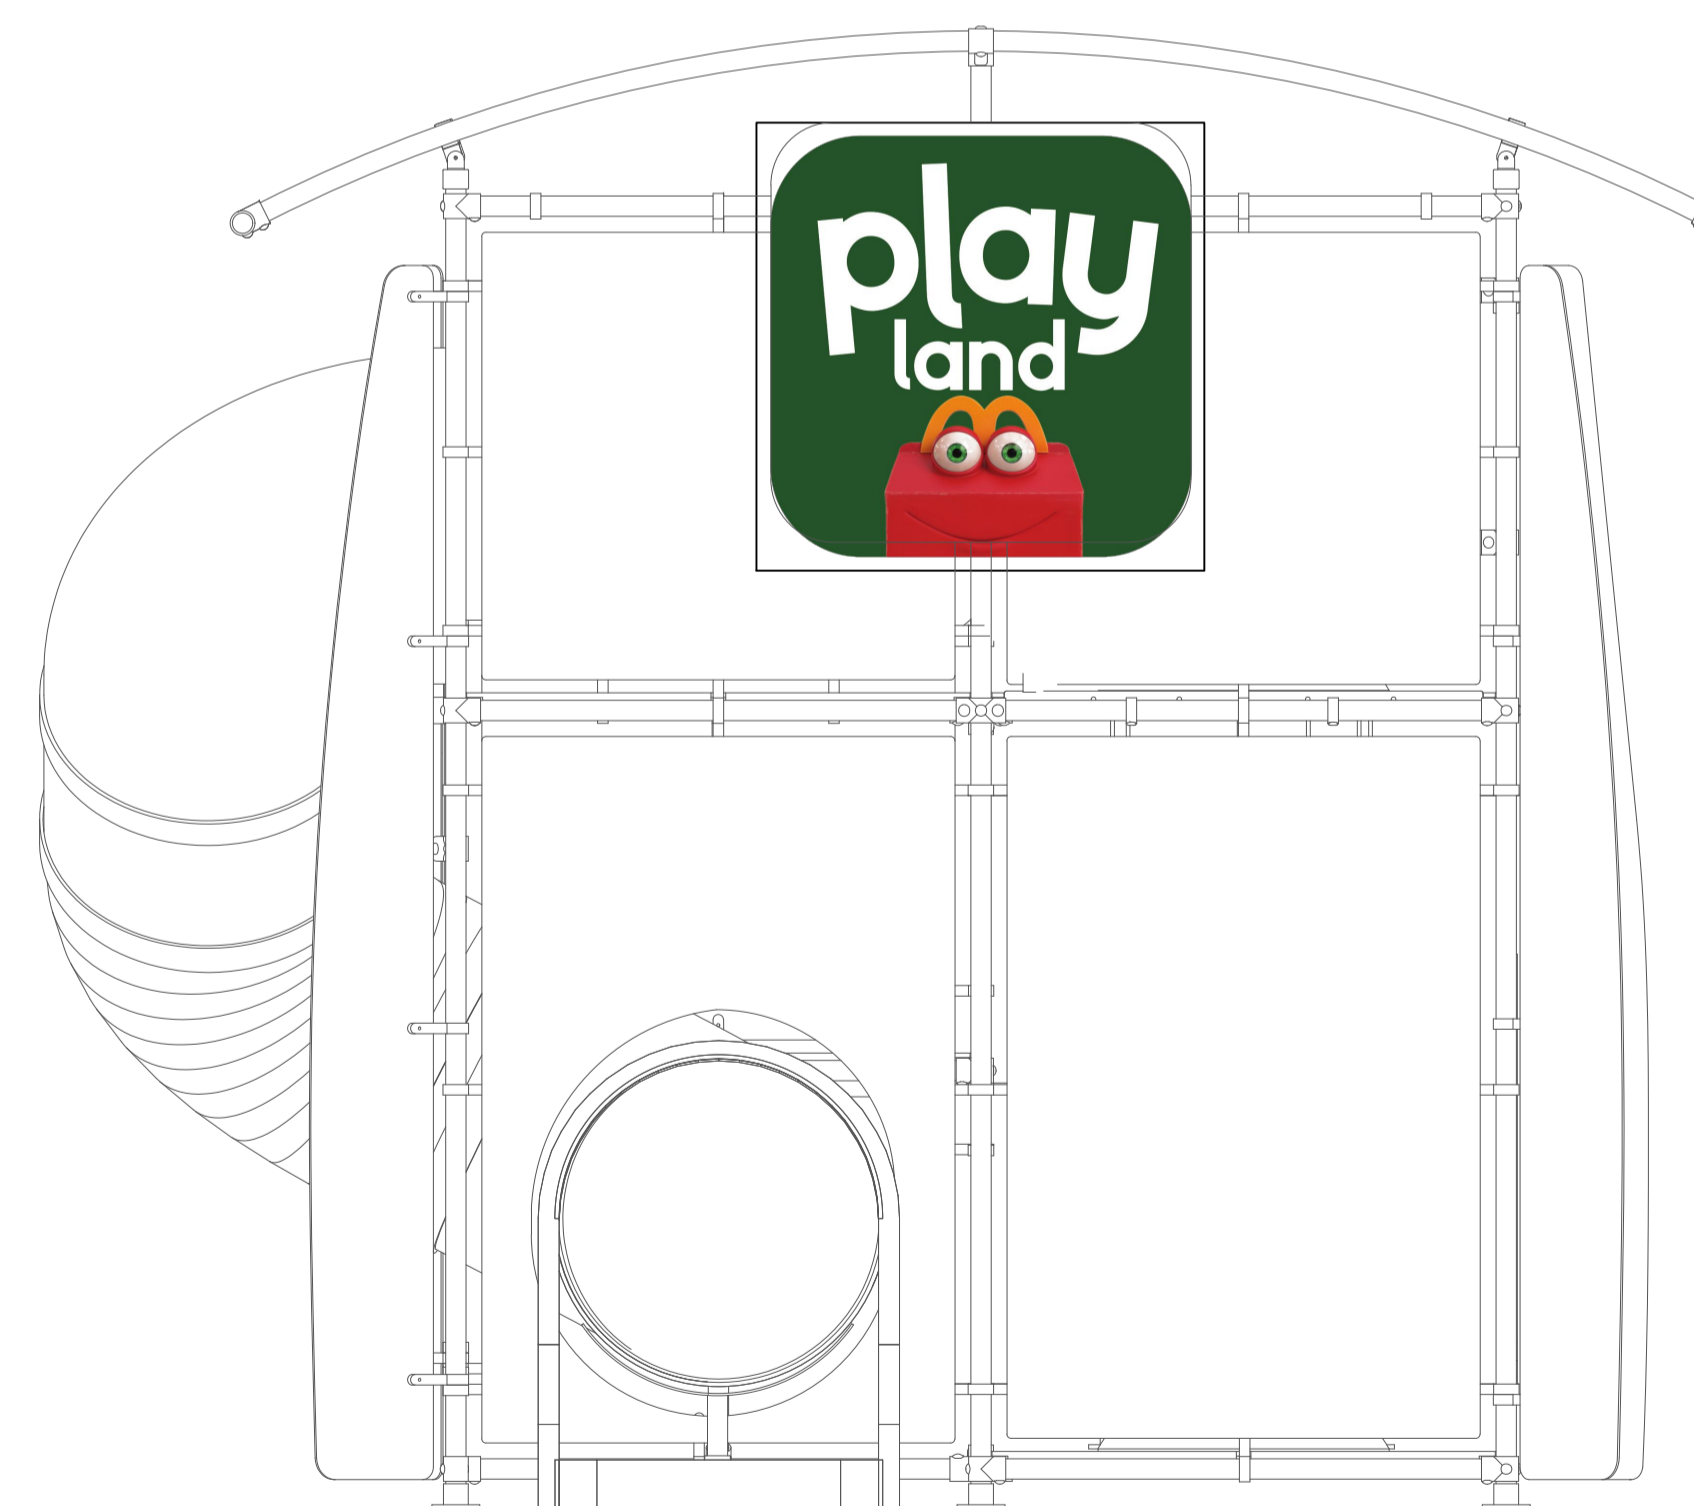

Outdoor Climb
2017 Revision

E11-001
Outdoor Climb 3x2

**play
land**

Advert

	Play Of The Future	Logo location
	E11-001-V01-M	

UXUS

Keizersgracht 174, 1016DW, Amsterdam, Netherlands
+31 (0)20 623 3114

Copyright © UXUS
All dimensions are in millimetres unless otherwise indicated. Do not scale from this drawing. All dimensions to be verified on site prior to the commencement of any work or the production of shop drawings. Any discrepancies to be reported to the construction manager. To be read in conjunction with all related UXUS, consultant drawings and any other relevant information.

GENERAL ARRANGEMENT
This drawing is for general arrangement & co-ordination purposes ONLY

NOTE:
DRAWING TO BE USED FOR
DIMENSION REFERENCE ONLY,
CONSULT SPECIALIST FOR
CONSTRUCTION DETAILS

NOTE:
LOGO LIGHTING SUBJECT TO
LIGHTING CONSULTANT'S
REVIEW & SPECIFICATIONS.

A	DESIGN INTENT	KF UXUS 12.09.2017
B	DESIGN INTENT REFINEMENT	LC UXUS 26.02.2018

Outdoor
Playland logo
1100mm

320

01 Play Logo 1100mm: Front Elevation
1:10

04 Play Logo 1100mm: Plan
1:10

05 Play Logo: Isometric View
1:10

02 Play Logo 1100mm: Side Elevation
1:10

03 Play Logo 1100mm: Transversal Section
1:10

1:10, 1:20
A1
183416