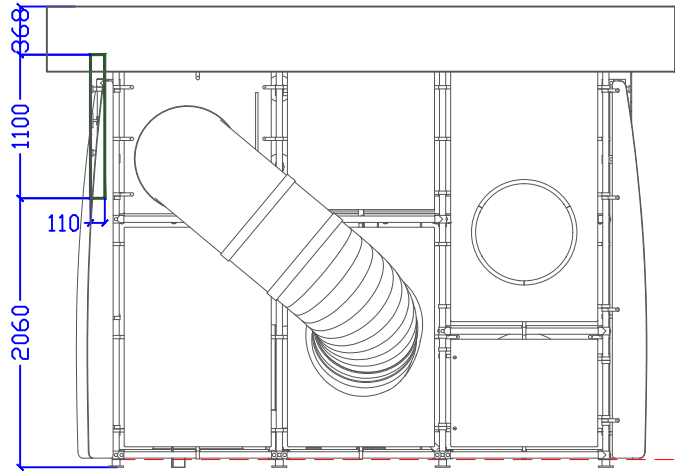

Outdoor Climb
2017 Revision

E11-001
Outdoor Climb 3x2

**play
land**

Advert

	Play Of The Future	Logo location
	E11-001-V01-M	

UXUS

Keizersgracht 174, 1016DW, Amsterdam, Netherlands
+31 (0)20 623 3114

Copyright © UXUS
All dimensions are in millimetres unless otherwise indicated. Do not scale from this drawing. All dimensions to be verified on site prior to the commencement of any work or the production of shop drawings. Any discrepancies to be reported to the construction manager. To be read in conjunction with all related UXUS, consultant drawings and any other relevant information.

GENERAL ARRANGEMENT
This drawing is for general arrangement & co-ordination purposes ONLY

NOTE:
DRAWING TO BE USED FOR
DIMENSION REFERENCE ONLY,
CONSULT SPECIALIST FOR
CONSTRUCTION DETAILS

NOTE:
LOGO LIGHTING SUBJECT TO
LIGHTING CONSULTANT'S
REVIEW & SPECIFICATIONS.

A	DESIGN INTENT	KF UXUS 12.09.2017
B	DESIGN INTENT REFINEMENT	LC UXUS 26.02.2018

Outdoor
Playland logo
1100mm

320

01 Play Logo 1100mm: Front Elevation
1:10

04 Play Logo 1100mm: Plan
1:10

05 Play Logo: Isometric View
1:10

02 Play Logo 1100mm: Side Elevation
1:10

03 Play Logo 1100mm: Transversal Section
1:10

1:10, 1:20
A1
183416