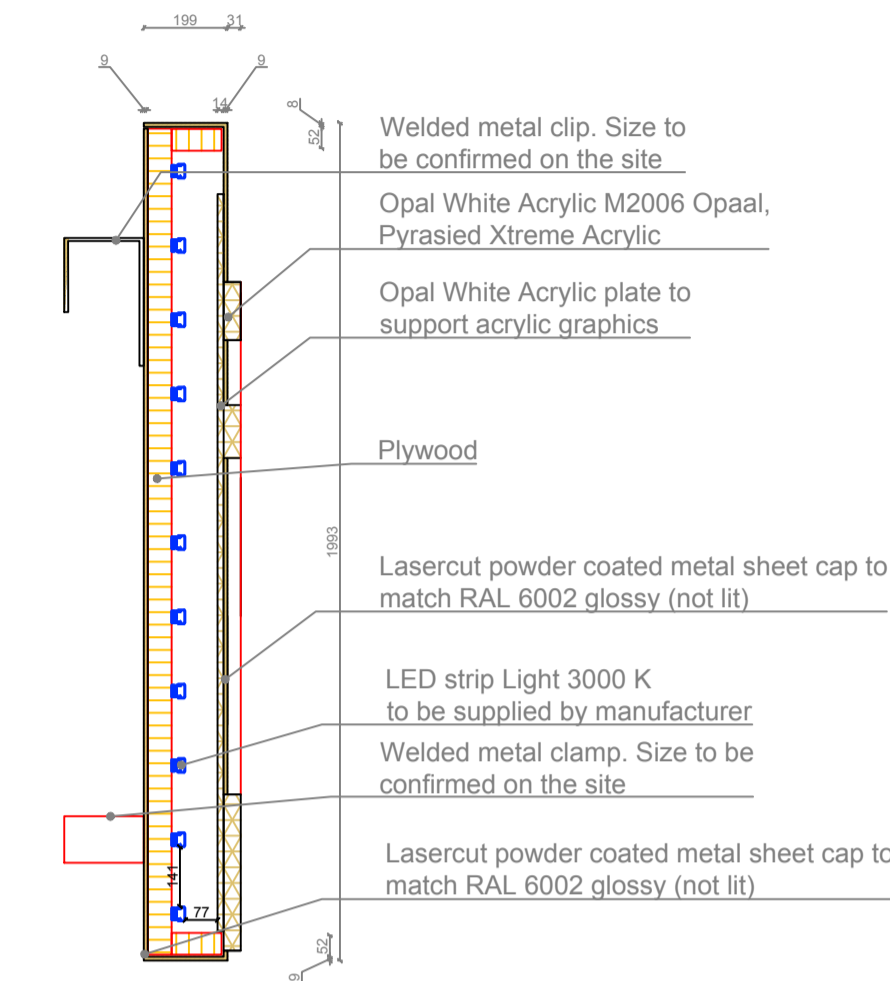

A	DESIGN INTENT	KF UXUS 12.09.2017
B	DESIGN INTENT REFINEMENT	LC UXUS 26.02.2018

Outdoor
Playland logo
1100mm

320

01 Play Logo 1100mm: Front Elevation
1:10

04 Play Logo 1100mm: Plan
1:10

05 Play Logo: Isometric View
1:10

02 Play Logo 1100mm: Side Elevation
1:10

03 Play Logo 1100mm: Transversal Section
1:10

1:10, 1:20
A1
183416