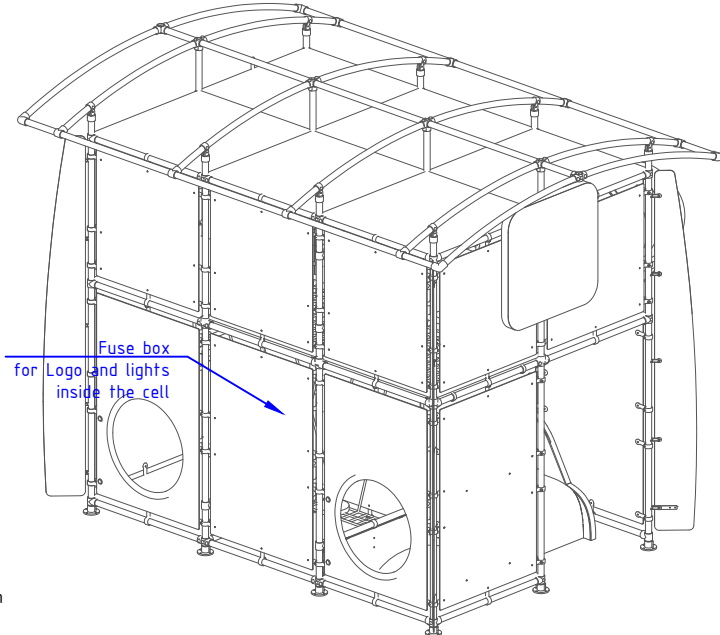

Outdoor Climb
2017 Revision

E11-001
Outdoor Climb 3x2

**play
land**

Advert

	Play Of The Future	Logo location
	E11-001-V01-M	

UXUS

Keizersgracht 174, 1016DW, Amsterdam, Netherlands
+31 (0)20 623 3114

Copyright © UXUS
All dimensions are in millimetres unless otherwise indicated. Do not scale from this drawing. All dimensions to be verified on site prior to the commencement of any work or the production of shop drawings. Any discrepancies to be reported to the construction manager. To be read in conjunction with all related UXUS, consultant drawings and any other relevant information.

A	DESIGN INTENT	KF UXUS 12.09.2017
B	DESIGN INTENT REFINEMENT	LC UXUS 26.02.2018

Outdoor
Playland logo
1100mm

320

01 Play Logo 1100mm: Front Elevation
1:10

04 Play Logo 1100mm: Plan
1:10

05 Play Logo: Isometric View
1:10

02 Play Logo 1100mm: Side Elevation
1:10

03 Play Logo 1100mm: Transversal Section
1:10

1:10, 1:20
A1
183416