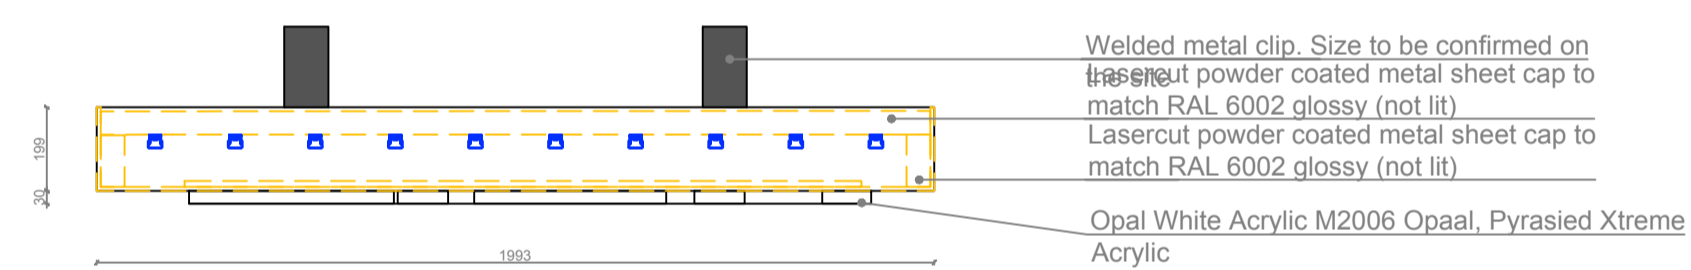

01 Play Logo 1100mm: Front Elevation
1:10

04 Play Logo 1100mm: Plan
1:10