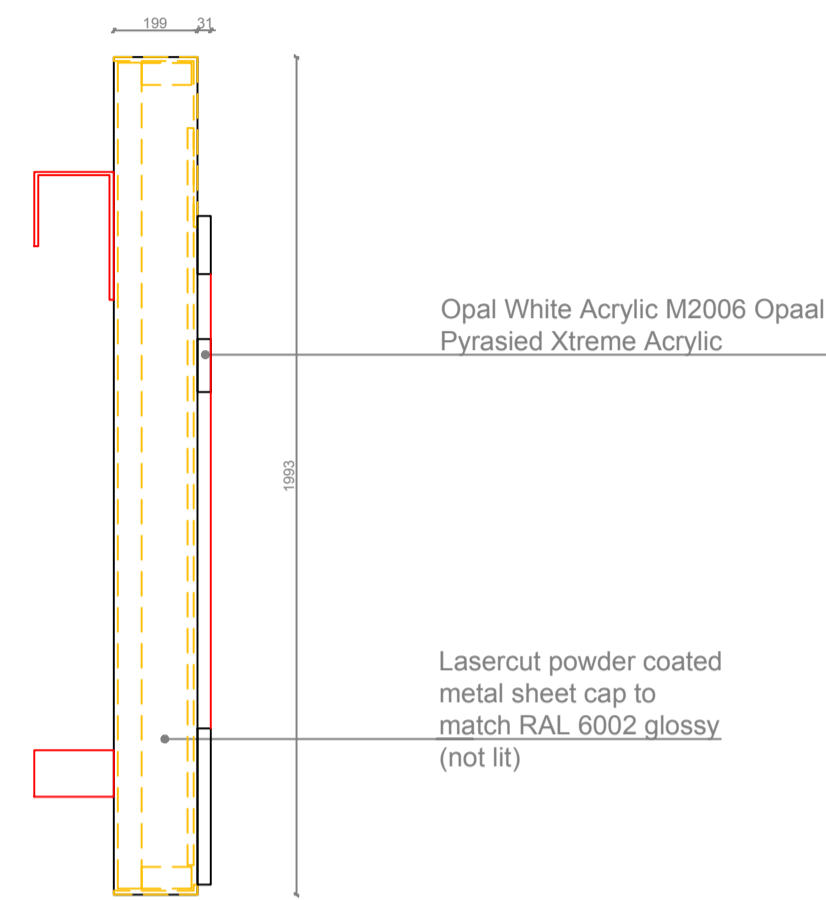

A	DESIGN INTENT	KF UXUS 12.09.2017
B	DESIGN INTENT REFINEMENT	LC UXUS 26.02.2018

Outdoor
Playland logo
1100mm

320

01 Play Logo 1100mm: Front Elevation
1:10

04 Play Logo 1100mm: Plan
1:10

05 Play Logo: Isometric View
1:10

02 Play Logo 1100mm: Side Elevation
1:10

03 Play Logo 1100mm: Transversal Section
1:10

1:10, 1:20
A1
183416