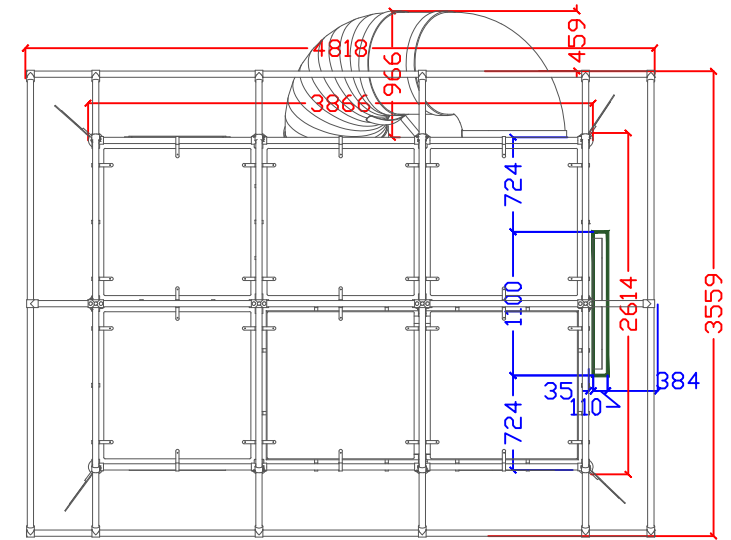

Outdoor Climb
2017 Revision

E11-001
Outdoor Climb 3x2

**play
land**

Advert

	Play Of The Future	Logo location
	E11-001-V01-M	

UXUS

Keizersgracht 174, 1016DW, Amsterdam, Netherlands
+31 (0)20 623 3114

Copyright © UXUS
All dimensions are in millimetres unless otherwise indicated. Do not scale from this drawing. All dimensions to be verified on site prior to the commencement of any work or the production of shop drawings. Any discrepancies to be reported to the construction manager. To be read in conjunction with all related UXUS, consultant drawings and any other relevant information.

A	DESIGN INTENT	KF UXUS 12.09.2017
B	DESIGN INTENT REFINEMENT	LC UXUS 26.02.2018

Outdoor
Playland logo
1100mm

320

01 Play Logo 1100mm: Front Elevation
1:10

04 Play Logo 1100mm: Plan
1:10

05 Play Logo: Isometric View
1:10

02 Play Logo 1100mm: Side Elevation
1:10

03 Play Logo 1100mm: Transversal Section
1:10

1:10, 1:20
A1
183416