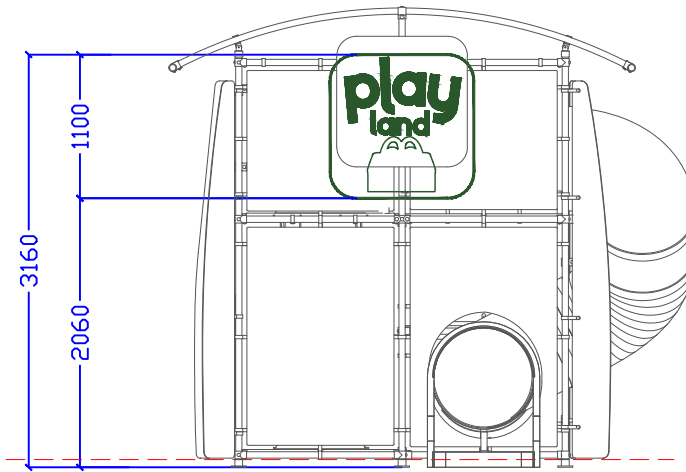

Outdoor Climb
2017 Revision

E11-001
Outdoor Climb 3x2

**play
land**

Advert

	Play Of The Future	Logo location
	E11-001-V01-M	

UXUS

Keizersgracht 174, 1016DW, Amsterdam, Netherlands
+31 (0)20 623 3114

Copyright © UXUS
All dimensions are in millimetres unless otherwise indicated. Do not scale from this drawing. All dimensions to be verified on site prior to the commencement of any work or the production of shop drawings. Any discrepancies to be reported to the construction manager. To be read in conjunction with all related UXUS, consultant drawings and any other relevant information.

GENERAL ARRANGEMENT
This drawing is for general arrangement & co-ordination purposes ONLY

NOTE:
DRAWING TO BE USED FOR
DIMENSION REFERENCE ONLY,
CONSULT SPECIALIST FOR
CONSTRUCTION DETAILS

NOTE:
LOGO LIGHTING SUBJECT TO
LIGHTING CONSULTANT'S
REVIEW & SPECIFICATIONS.

A	DESIGN INTENT	KF UXUS 12.09.2017
B	DESIGN INTENT REFINEMENT	LC UXUS 26.02.2018

Outdoor
Playland logo
1100mm

320

01 Play Logo 1100mm: Front Elevation
1:10

04 Play Logo 1100mm: Plan
1:10

05 Play Logo: Isometric View
1:10

02 Play Logo 1100mm: Side Elevation
1:10

03 Play Logo 1100mm: Transversal Section
1:10

1:10, 1:20
A1
183416