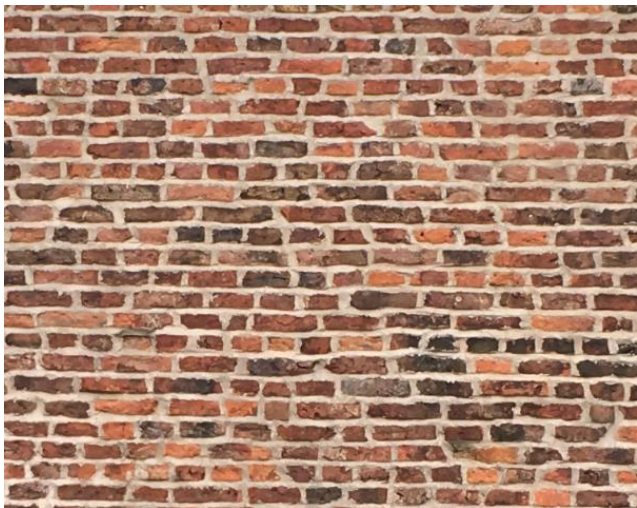

William Blyth Barco Old English Weathered Pantiles

Weinerberger Arcadia Pantiles

Brickwork to be reclaimed further to demolition on site, supplemented by reclaimed bricks to match if required.  
Photos above show two existing areas of brickwork on site

Roof tiles to be Weinerberger Arcadia Pantiles or William Blyth Barco Old English Weathered Pantiles