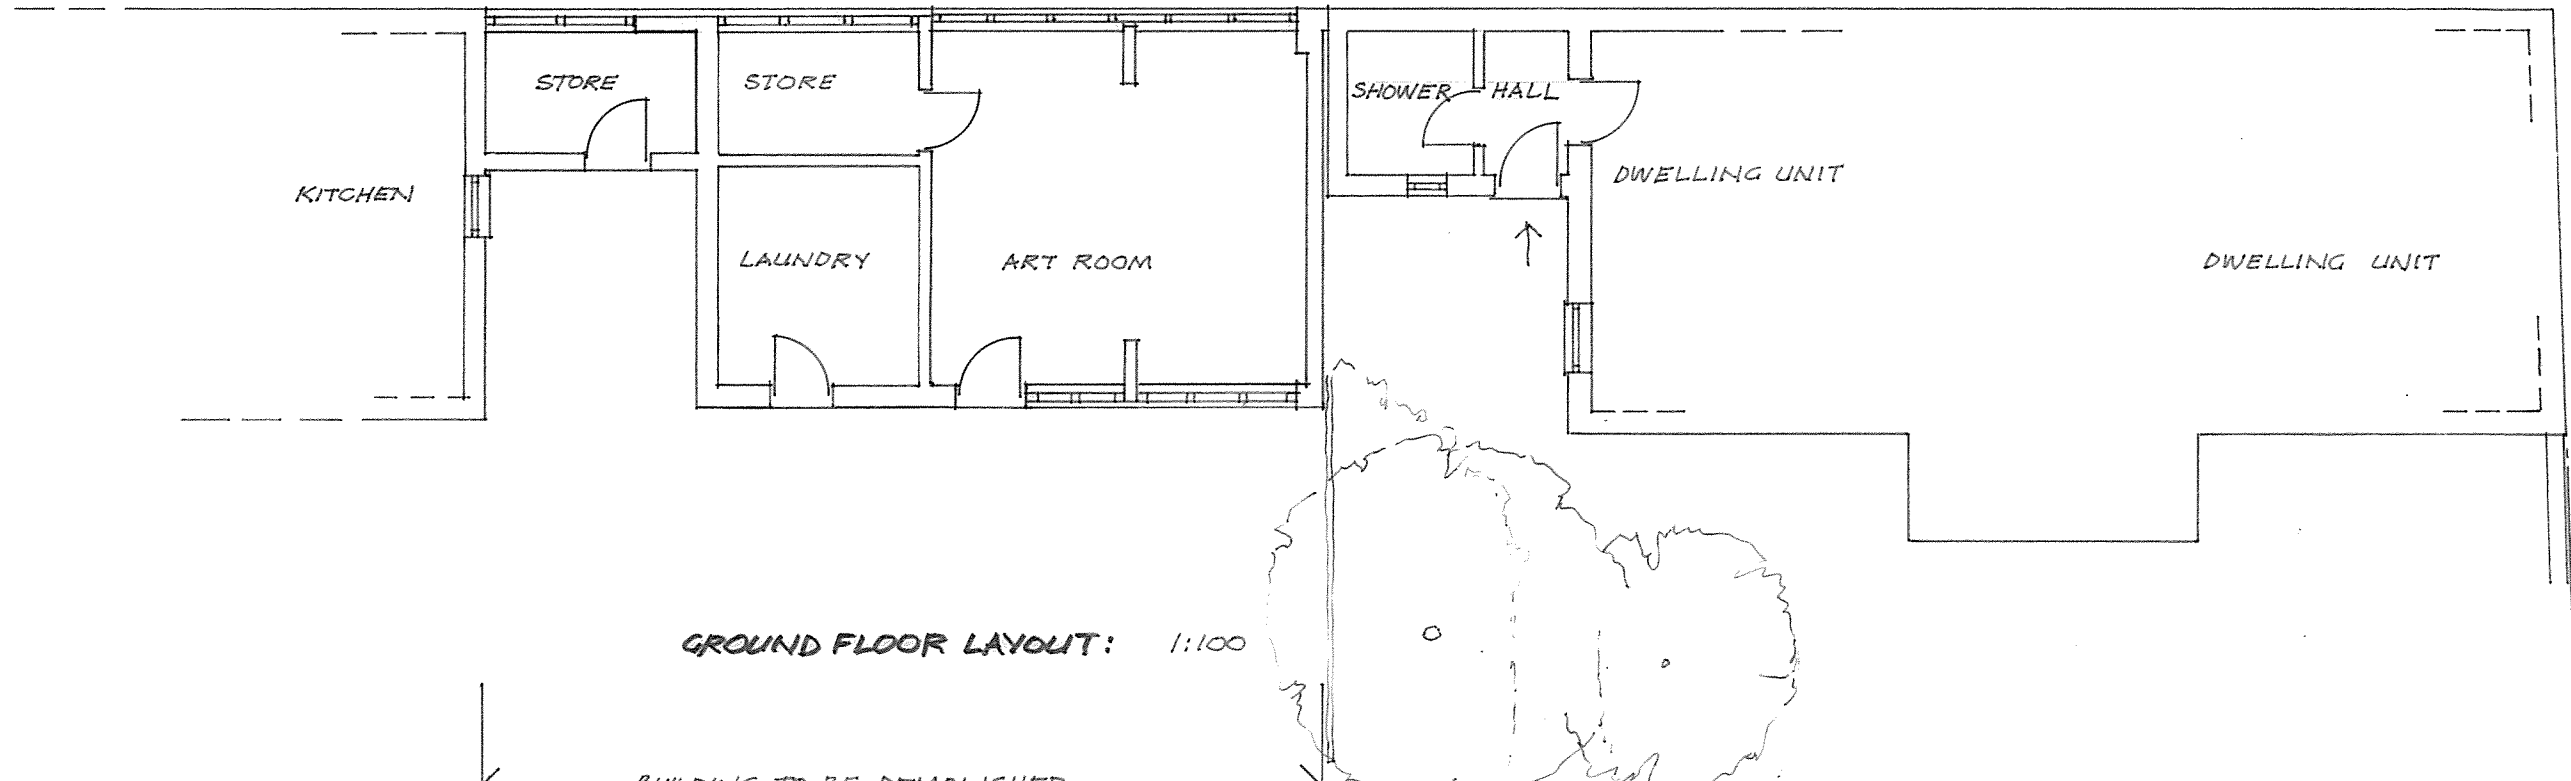

COACH HOUSE
DWELLING UNIT

ART ROOM BLOCK

DENHALLS COTTAGE

ORIGINAL DRAWING AT A3.
MARTIN LLOYD ASSOCIATES

EXISTING: UNIT *A*

67 Ashley Drive South, Ringwood, Hants. BH24 2JP. 01425 291693 art@mladesign.co.uk

Project	Title	Scale	No.
WISMA MULIA FRAMPTON-ON-SEVERN	EXISTING LAYOUT & ELEVATION.	1:100	613(21)
		Date	Dwg.
		FEB 2021	D-03
		Rev.	