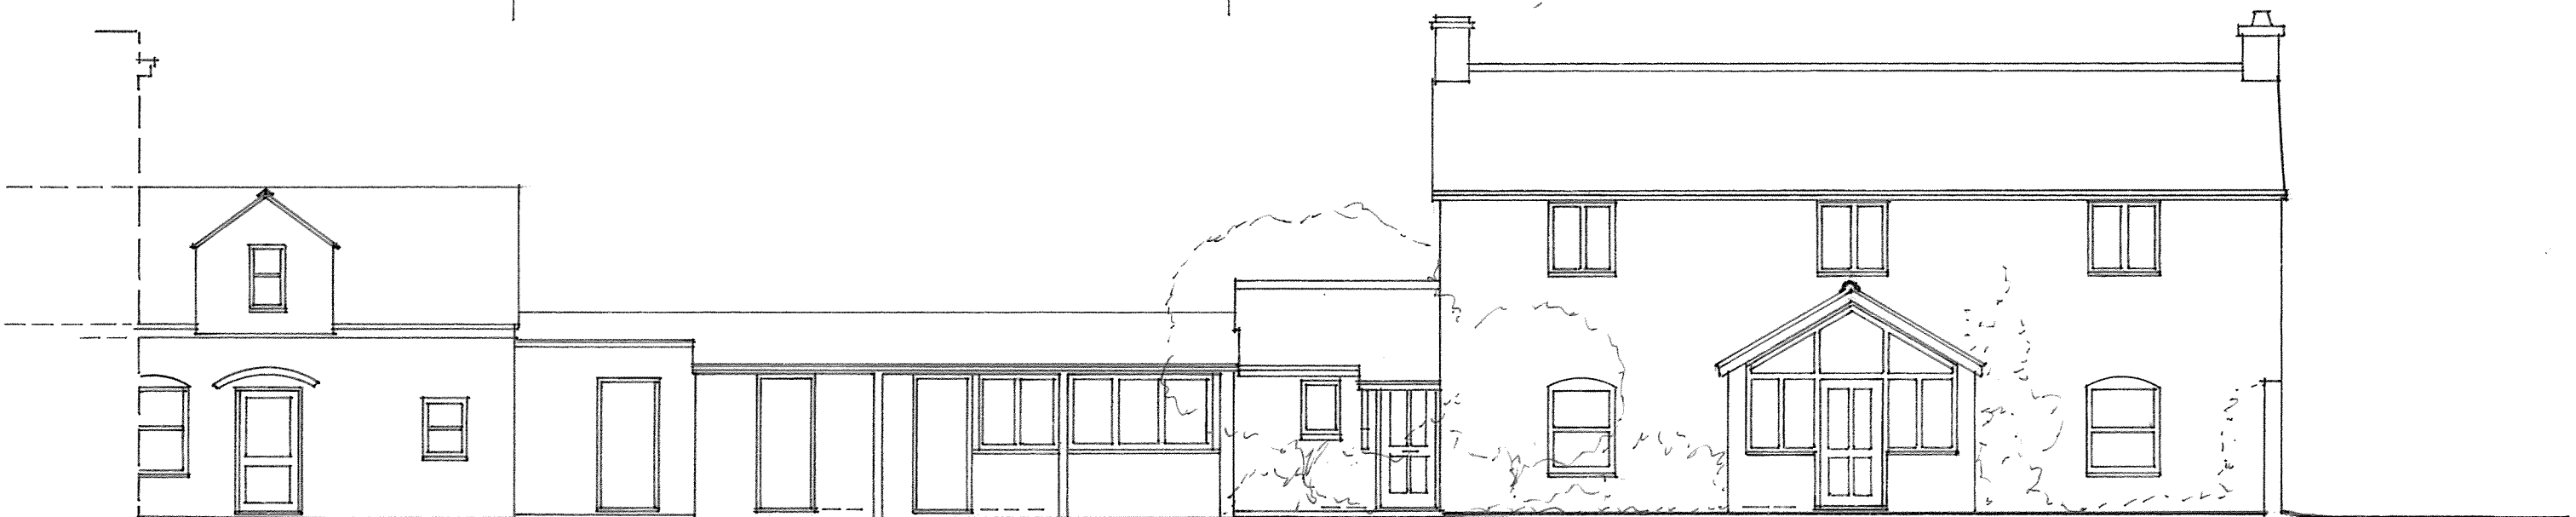

COACH HOUSE
DWELLING UNIT

ART ROOM BLOCK

DENHALLS COTTAGE

ORIGINAL DRAWING AT A3.
MARTIN LLOYD ASSOCIATES

EXISTING: UNIT *A*

67 Ashley Drive South, Ringwood, Hants. BH24 2JP. 01425 291693 art@mladesign.co.uk

Project	Title	Scale	No.
WISMA MULIA FRAMPTON-ON-SEVERN	EXISTING LAYOUT & ELEVATION.	1:100	613(21)
		Date	Dwg.
		FEB 2021	D-03
		Rev.	