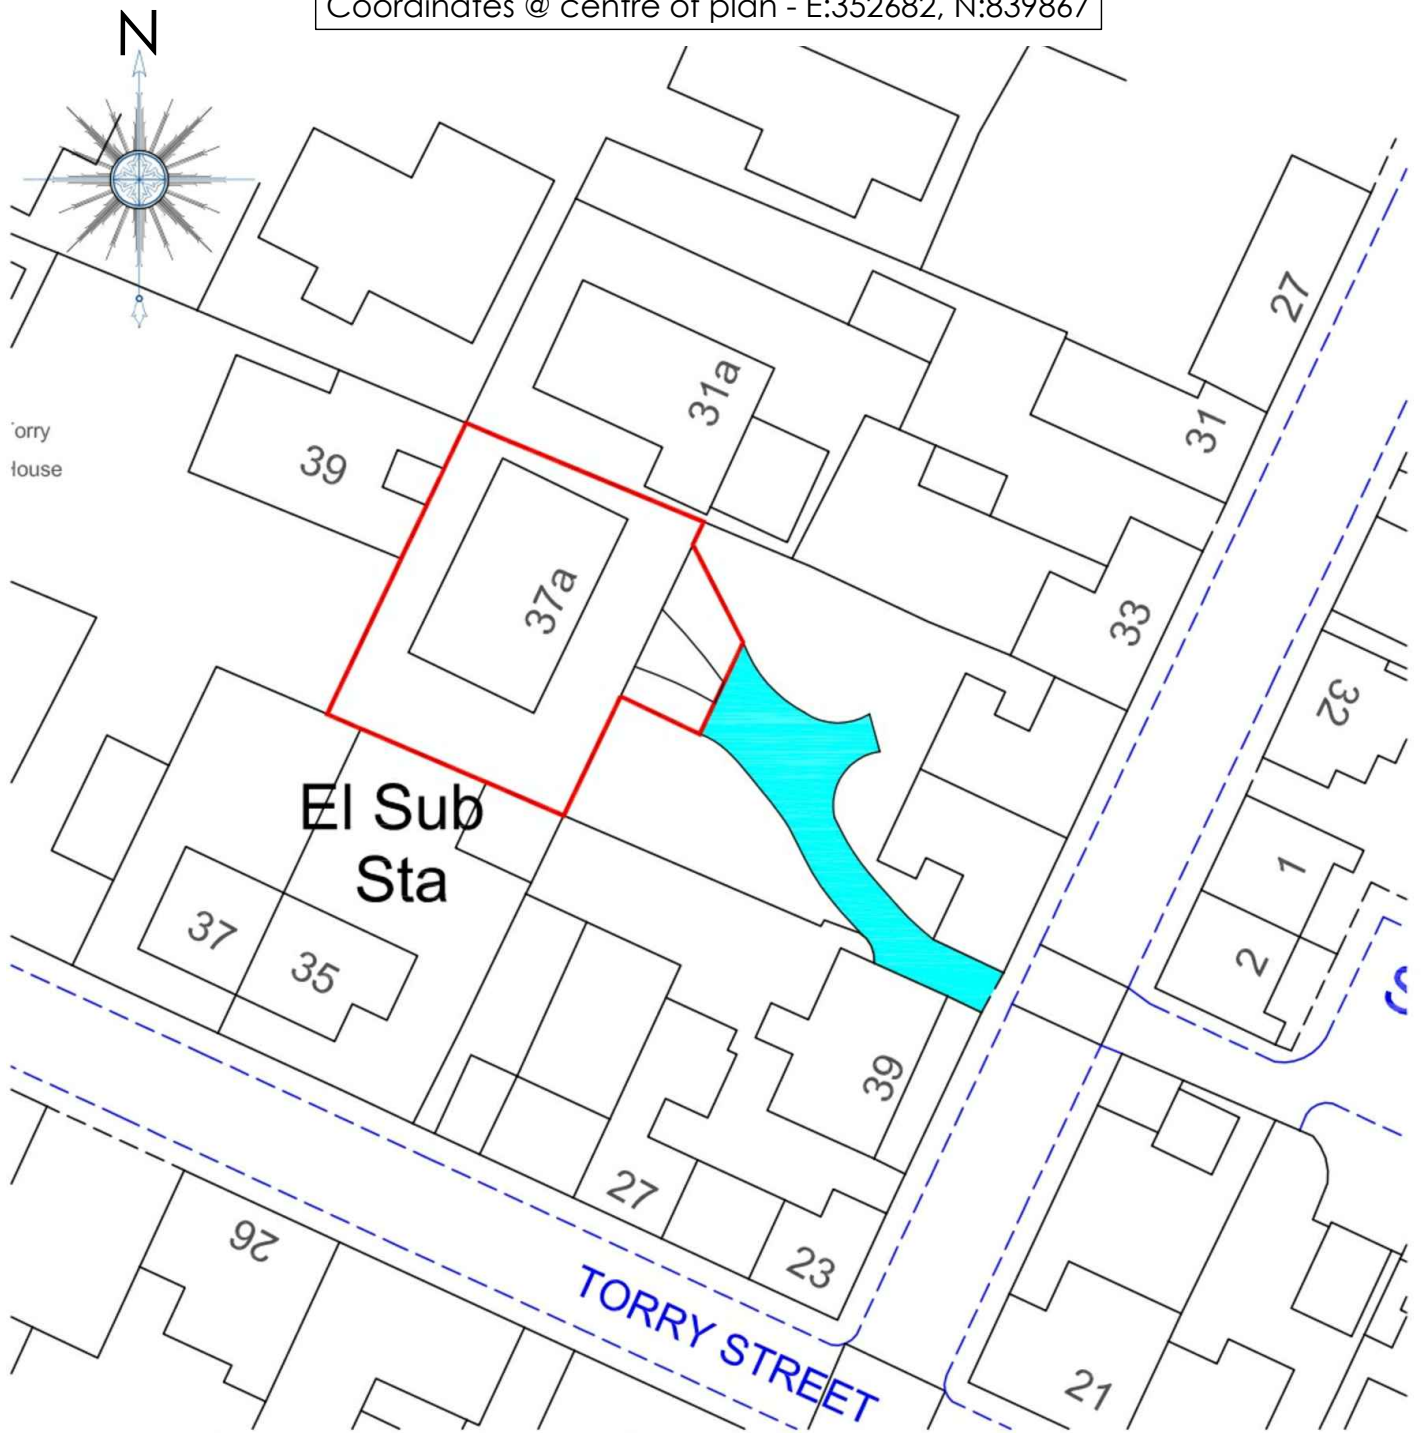

Coordinates @ centre of plan - E:352682, N:839867

LOCATION PLAN
Scale 1:500

Scale 1/500
 0 10m 20m
 @ A4 Size m - meters o.t. - or thereby
 c - centre line u/d - undefined

APPLICATION SITE BOUNDARY IN RED
 APPLICATION SHARED ACCESS

Contents Location Plan	Job No. 0121	Drawing No. VG101	Revision #
Project Birchlea, 37 A, George Street, Huntly, Aberdeenshire, AB54 8BX. Alterations to Existing Building.	Drawn by #	Plot Date 01/03/21	