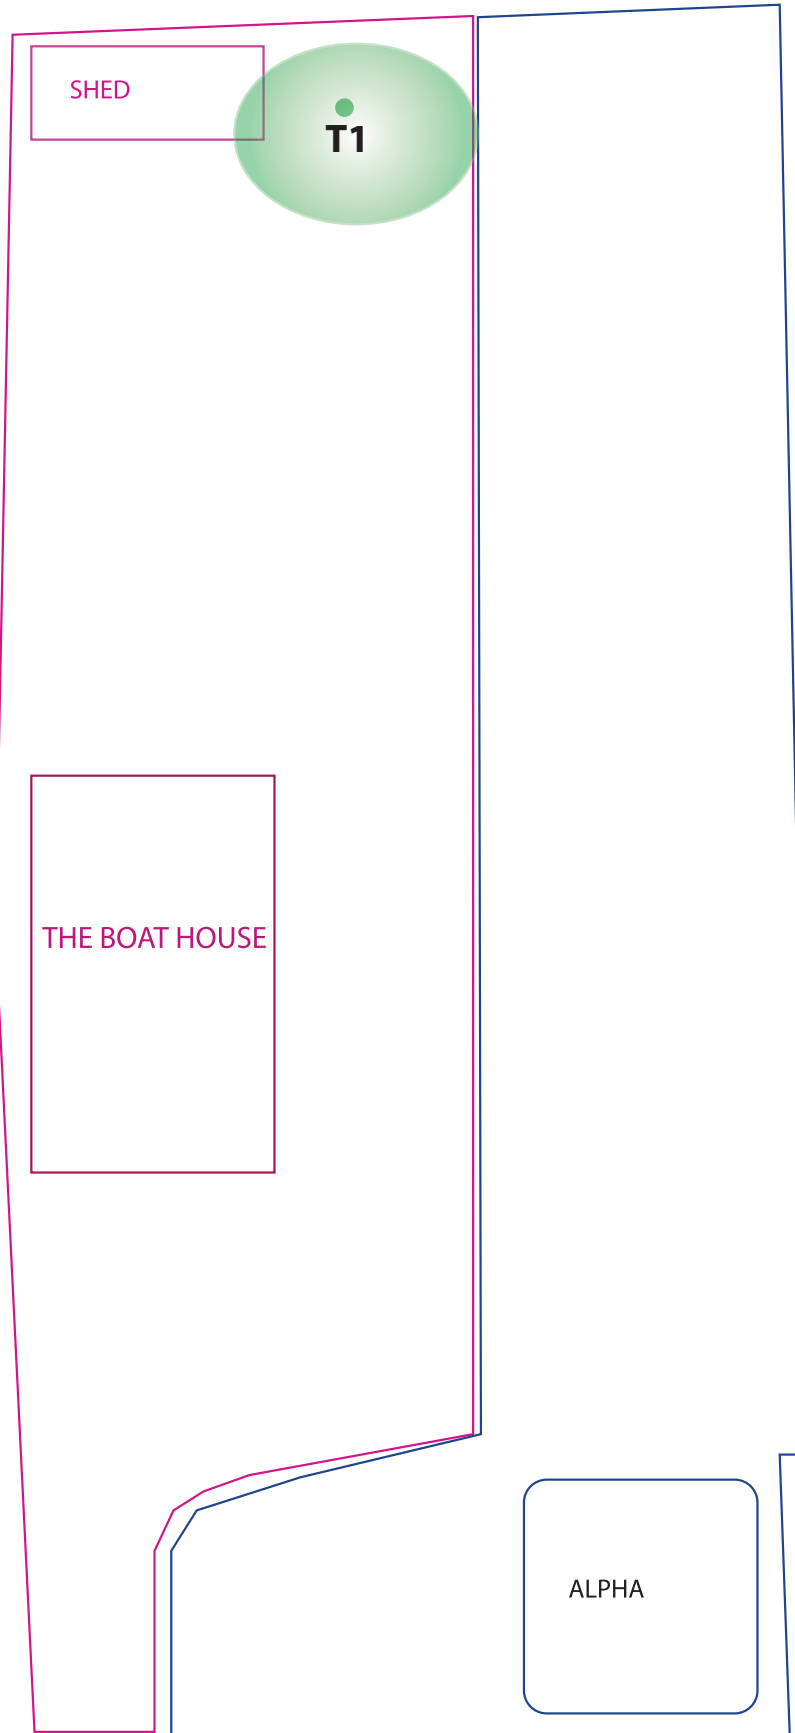

# Position of Walnut Tree & Canopy

SCALE 1:200

NORTH

**T1 1no Walnut Tree**

The Length