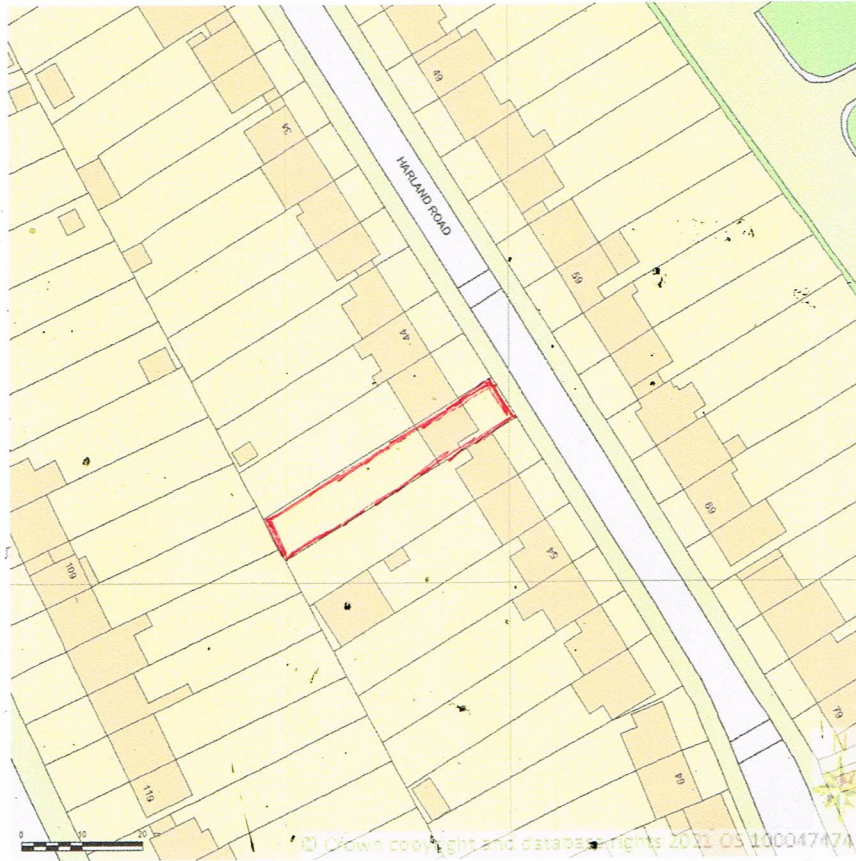

**SITE LOCATION PLAN
AREA 2 HA
SCALE 1:1250 on A4
CENTRE COORDINATES: 540288, 173325**

**Supplied by Streetwise Maps Ltd
www.streetwise.net
Licence No: 100047474
15/02/2021 06:39**