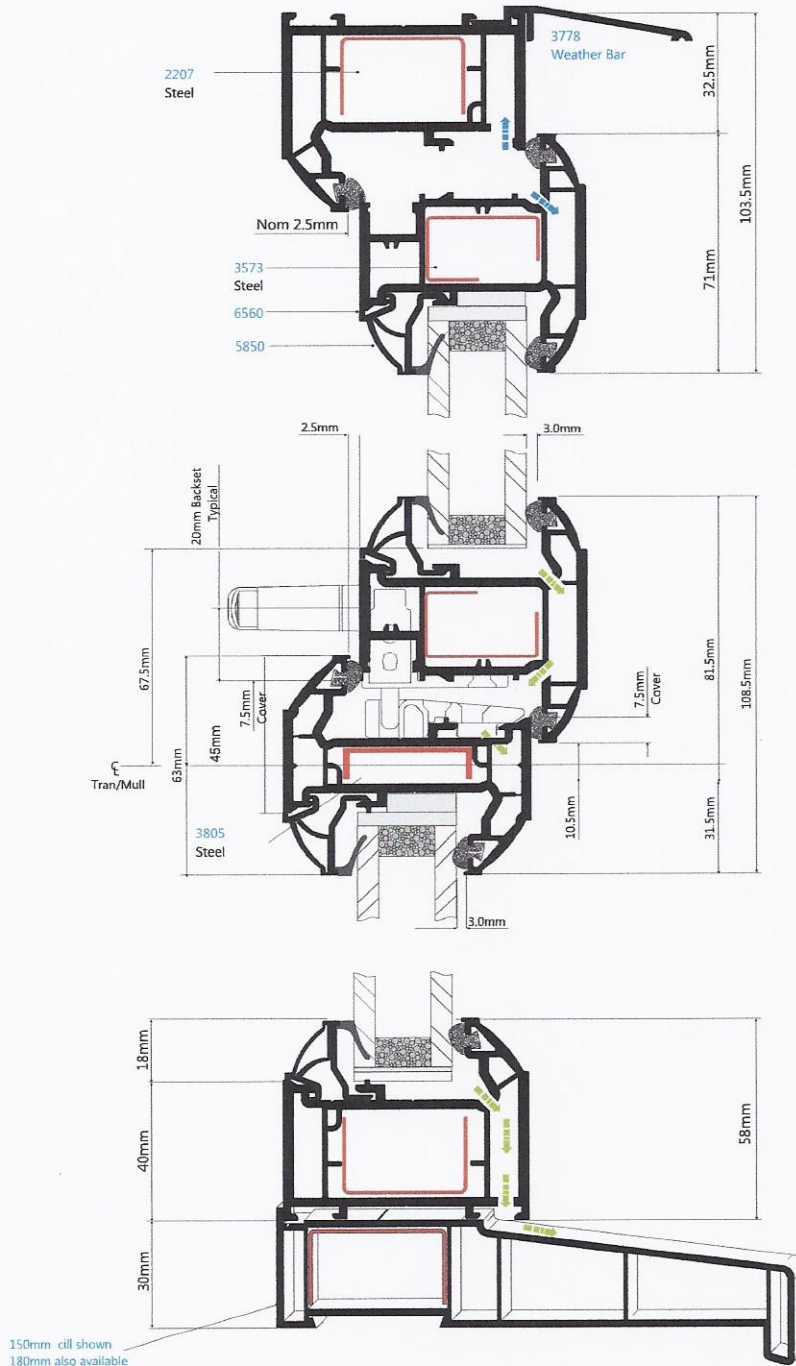

70mm Diamond System

Casement Window

Profiles and Sightlines.

Issue Ref: 1

Date: 28/11/12

Featured Internally Glazed

Section B-B

Viewed from outside

8505
Hand Inserted Q-Lon seal

5851
28mm Clip-In
44° Over-scribed
or 45° Fully Mitred

5852
28mm Clip-In
45° Fully Mitred

Legend

- Drainage
- Air Equalization
- Glazing Packer

All reinforcing shown in steel, aluminium available