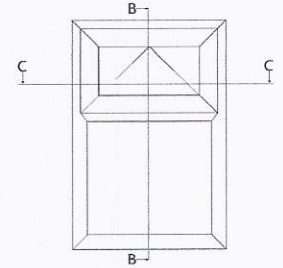

70mm Diamond System

Casement Window

Profiles and Sightlines.

Issue Ref: 1

Date: 28/11/12

Featured Internally Glazed

Section B-B

Viewed from outside

8505
Hand Inserted Q-Lon seal

5851
28mm Clip-In
44° Over-scribed
or 45° Fully Mitred

5852
28mm Clip-In
45° Fully Mitred

Legend

- Drainage
- Air Equalization
- Glazing Packer

All reinforcing shown in steel, aluminium available