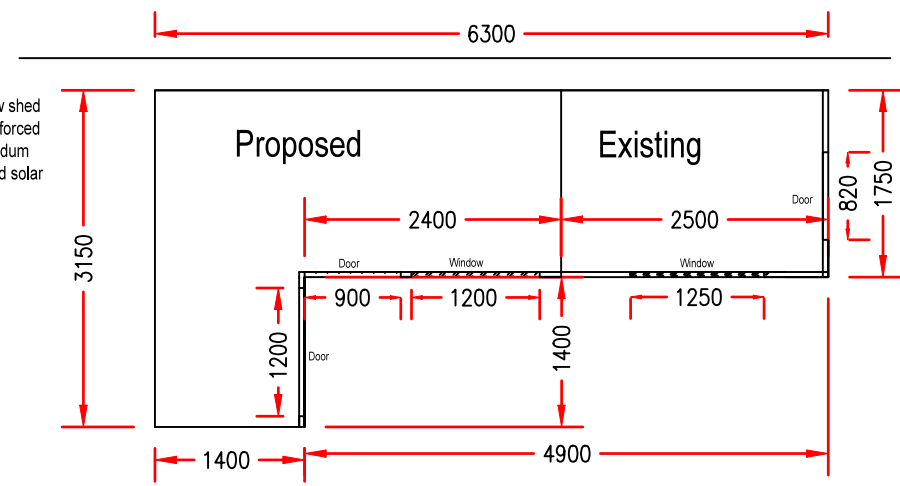

East Elevation (Proposed)

North Elevation (Proposed)

South Elevation (Proposed)

West Elevation (Proposed)

Proposed Shed Plan

Project	
84 Durnford Street Stonehouse, Plymouth PL1 3QW	
Title	
Proposed Shed Area & Works Plan External works and replacement door/windows	
Date	DO NOT SCALE FROM THIS DRAWING CHECK ALL DIMENSIONS ON SITE
27/02/2020	
Scale	Issue Status
NTS	Planning