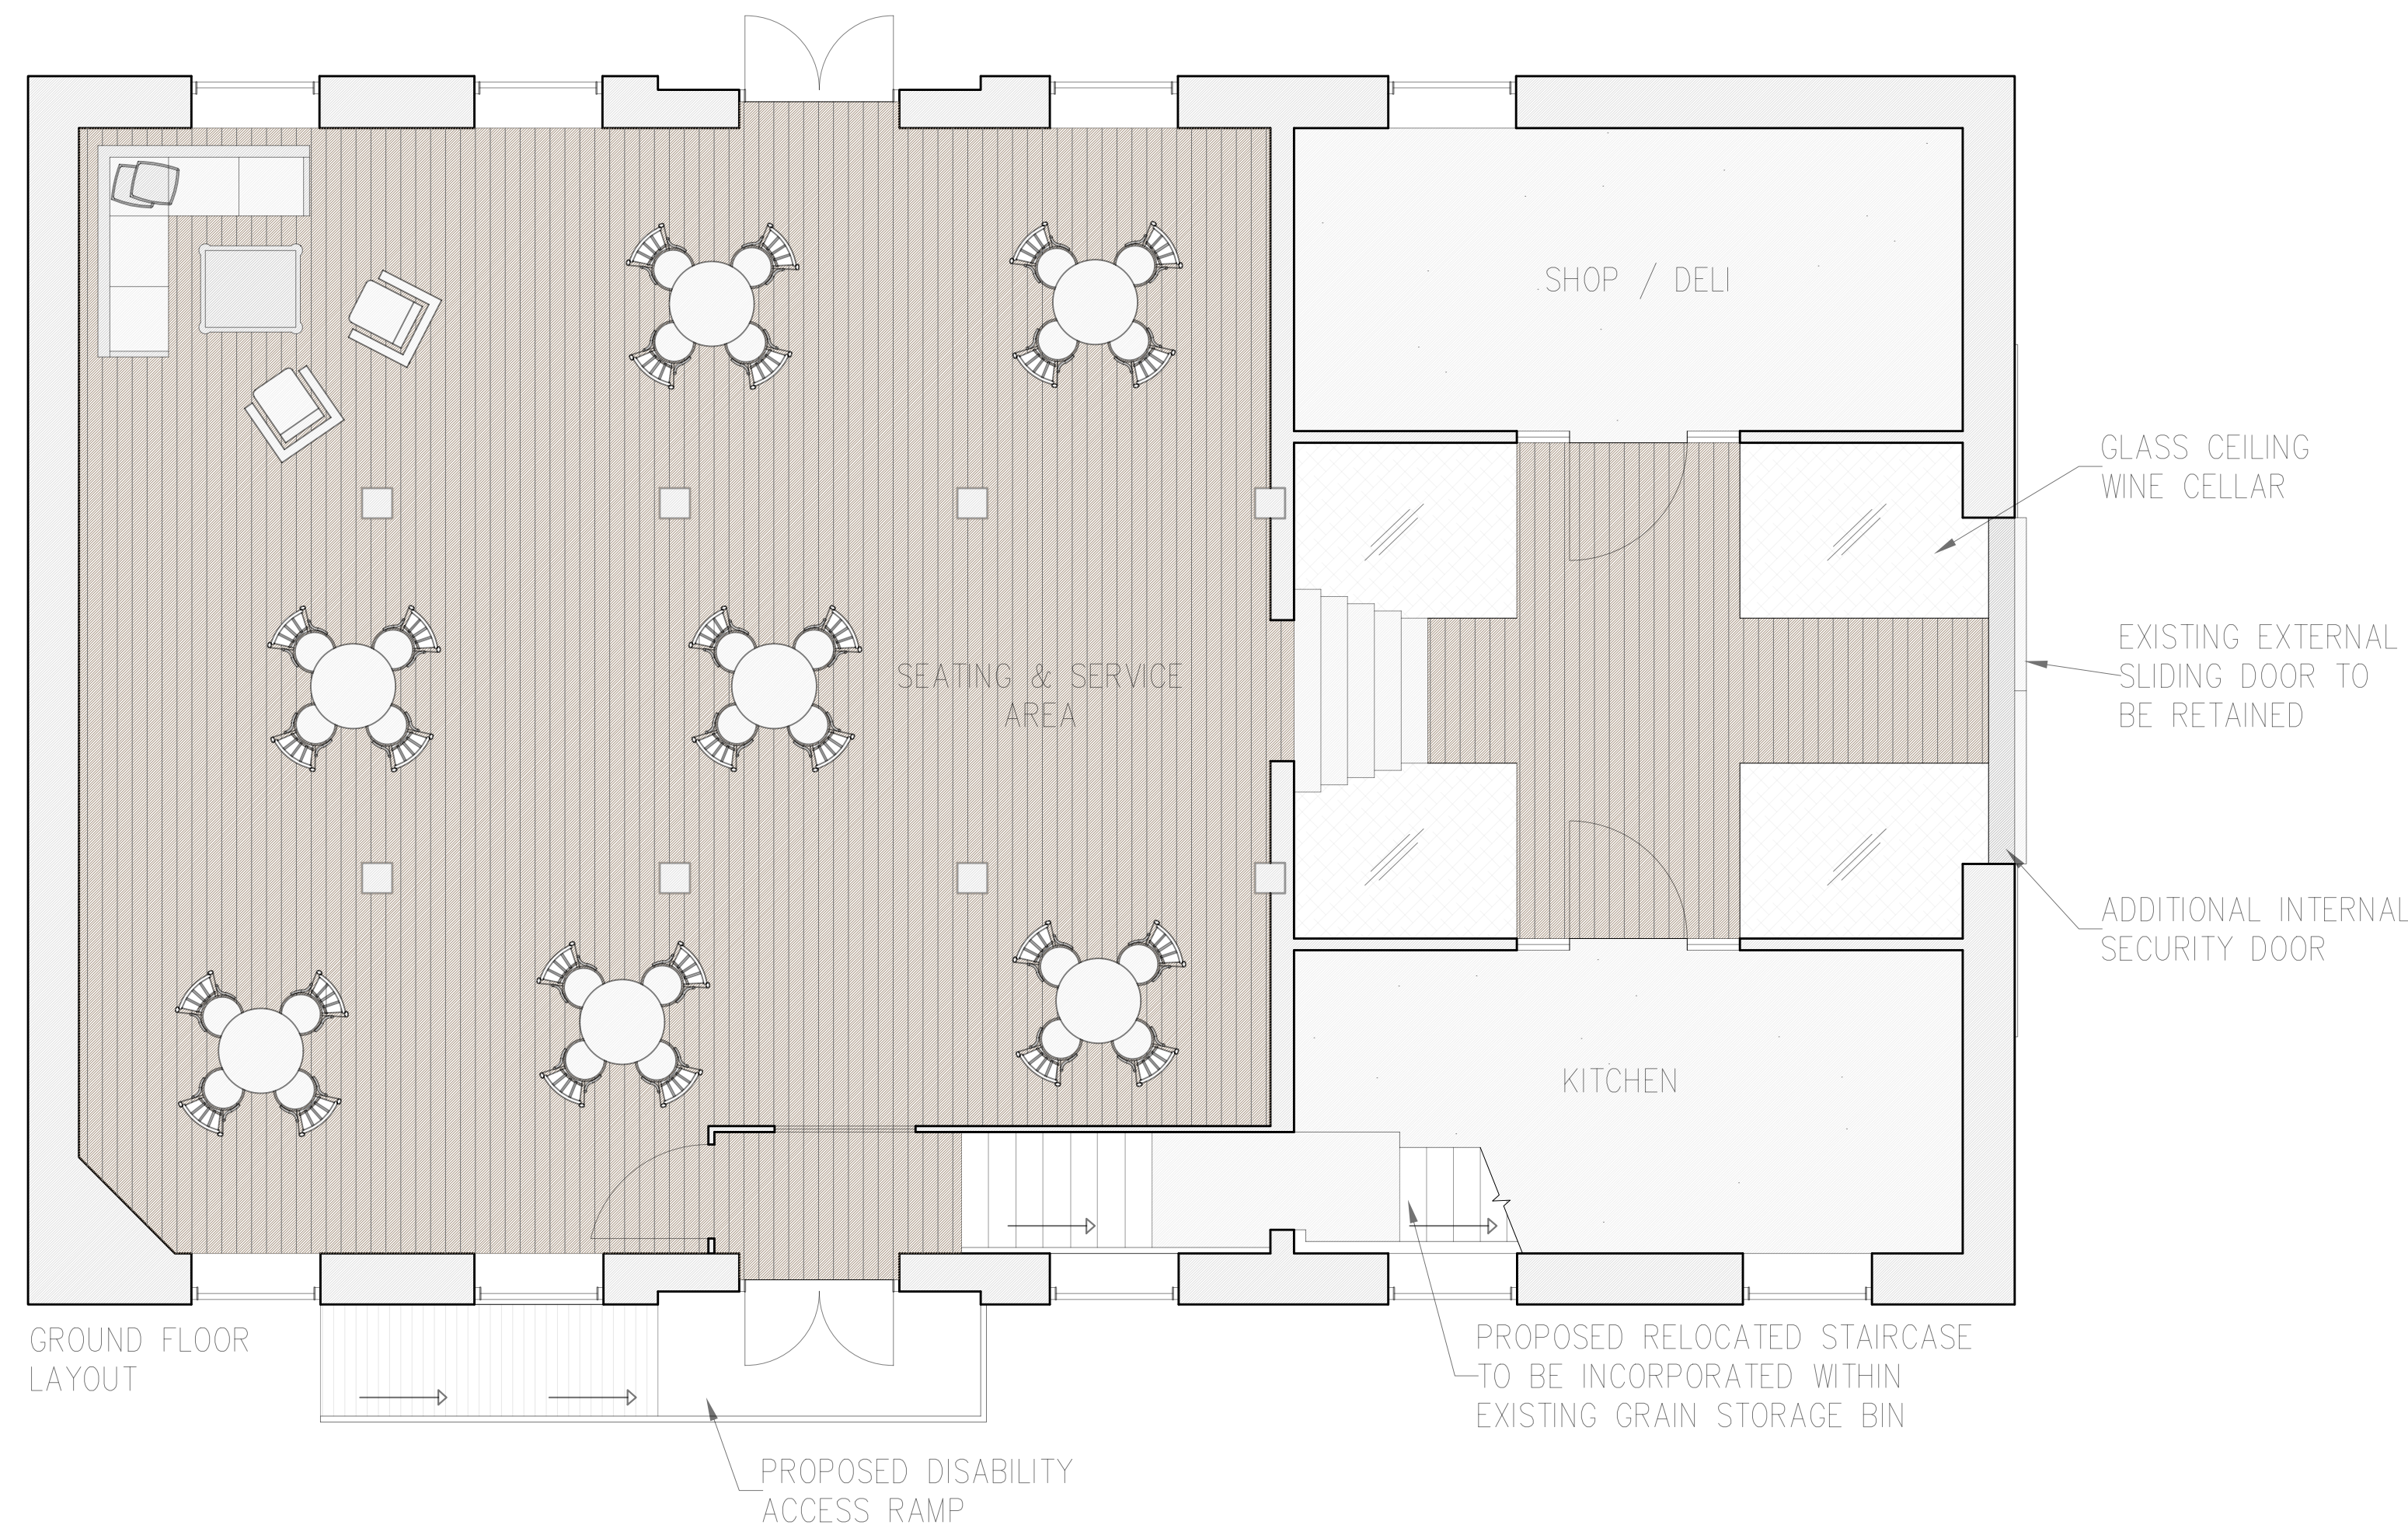

1<sup>st</sup> FLOOR LAYOUT

2<sup>nd</sup> FLOOR LAYOUT

GROUND FLOOR LAYOUT

Station Farm Offices  
Wansford Road  
Nafferton  
Driffield  
East Yorkshire  
YO25 8NJ

T : 01377 253363  
E : mail@ianpick.co.uk  
W : www.ianpickassociates.co.uk

CLIENT  
Mortimers

JOB TITLE

Proposed Conversion of  
Mortimers Warehouse

DWG. TITLE

Proposed Floor Plans A1

SCALE

1=50

DRN

SH

DWG. NUMBER

IP/JB/03

DATE

Jan 21

REV

-