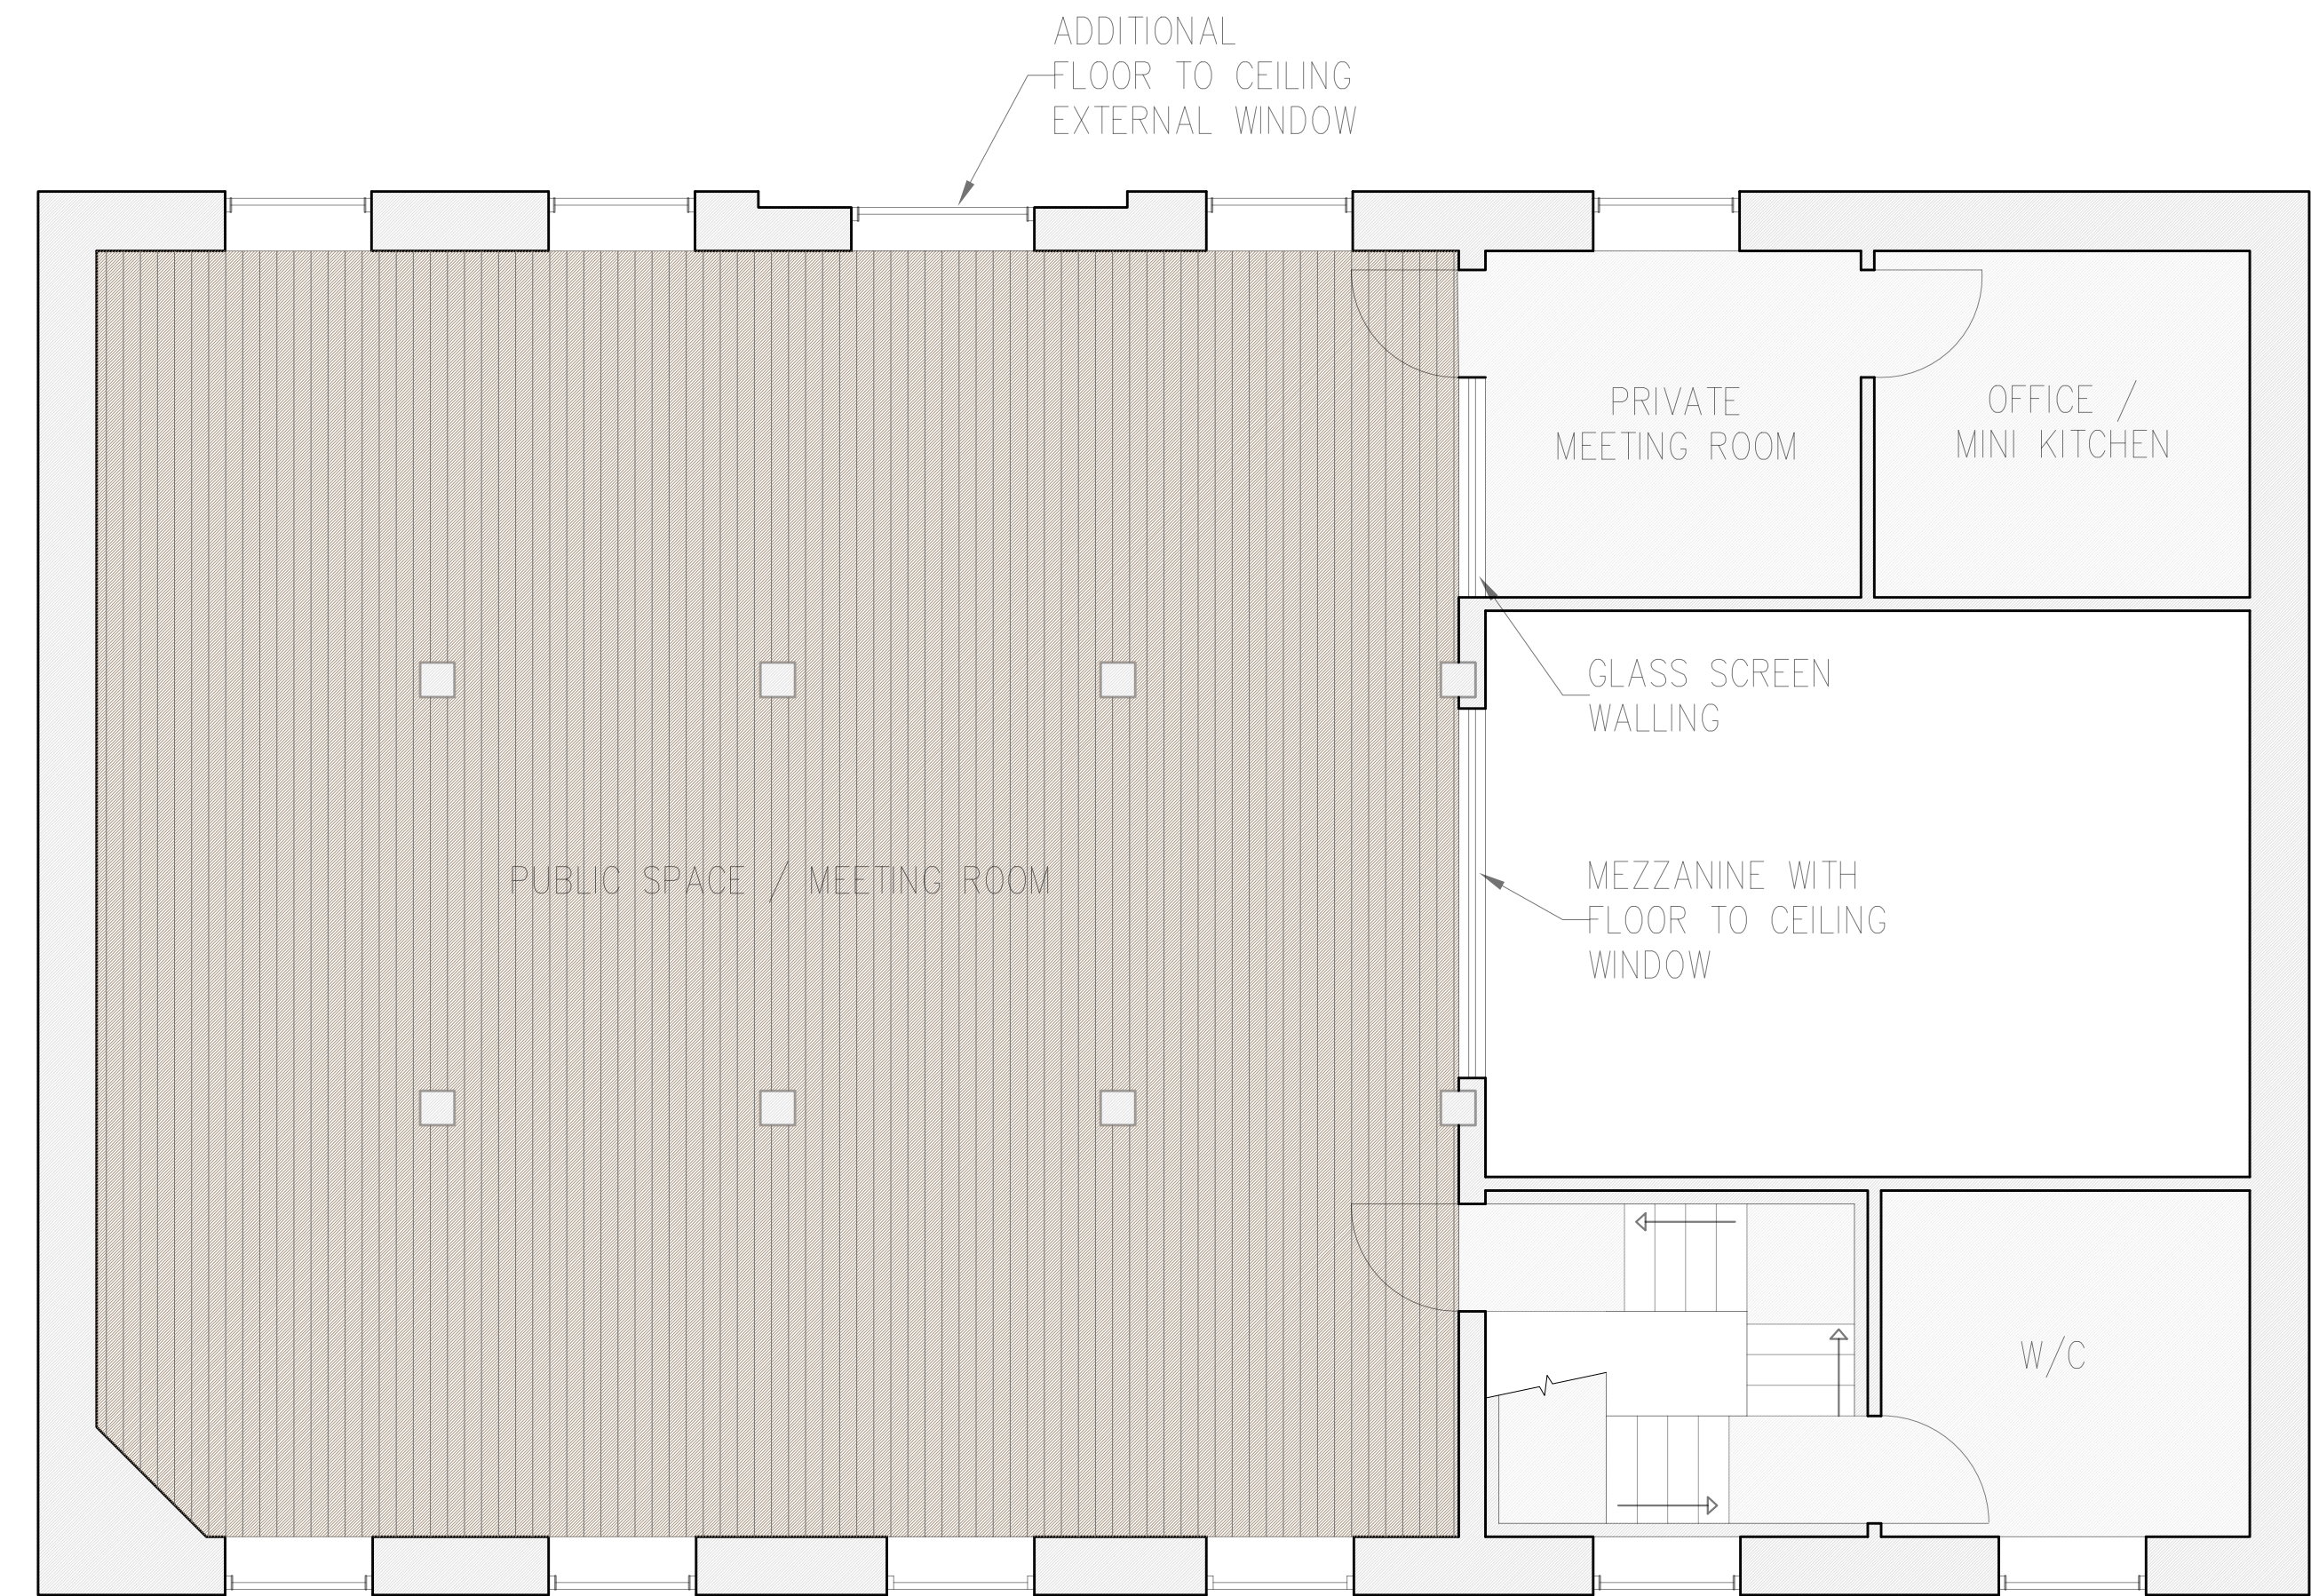

1<sup>st</sup> FLOOR LAYOUT

2<sup>nd</sup> FLOOR LAYOUT

GROUND FLOOR LAYOUT

Station Farm Offices  
Wansford Road  
Nafferton  
Driffield  
East Yorkshire  
YO25 8NJ

T : 01377 253363  
E : mail@ianpick.co.uk  
W : www.ianpickassociates.co.uk

CLIENT  
Mortimers

JOB TITLE

Proposed Conversion of  
Mortimers Warehouse

DWG. TITLE

Proposed Floor Plans A1

SCALE

1=50

DRN