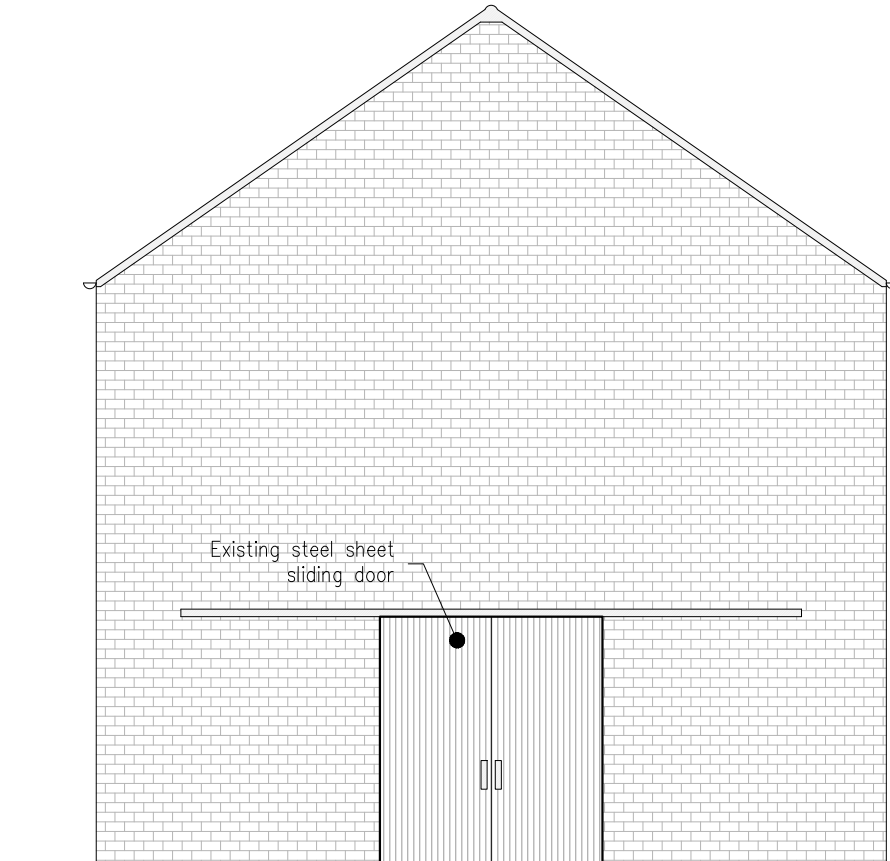

CLIENT  
**Mortimers**

JOB TITLE  
 Proposed Conversion of  
 Mortimers Warehouse  
 DWG. TITLE  
 Existing Elevations A3

SCALE  
 1=100 /  
 1=200  
 DRN  
 SH

DWG. NUMBER  
**IP/JB/05**

DATE  
 Jan 21  
 REV  
 -

WEST ELEVATION

SOUTH ELEVATION