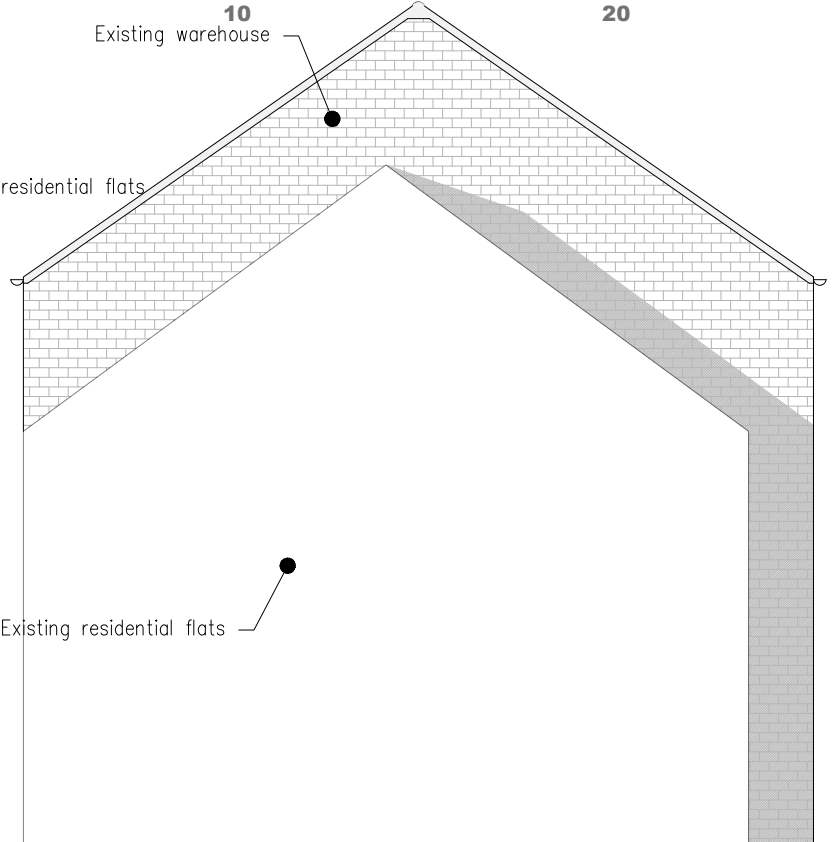

NORTH ELEVATION