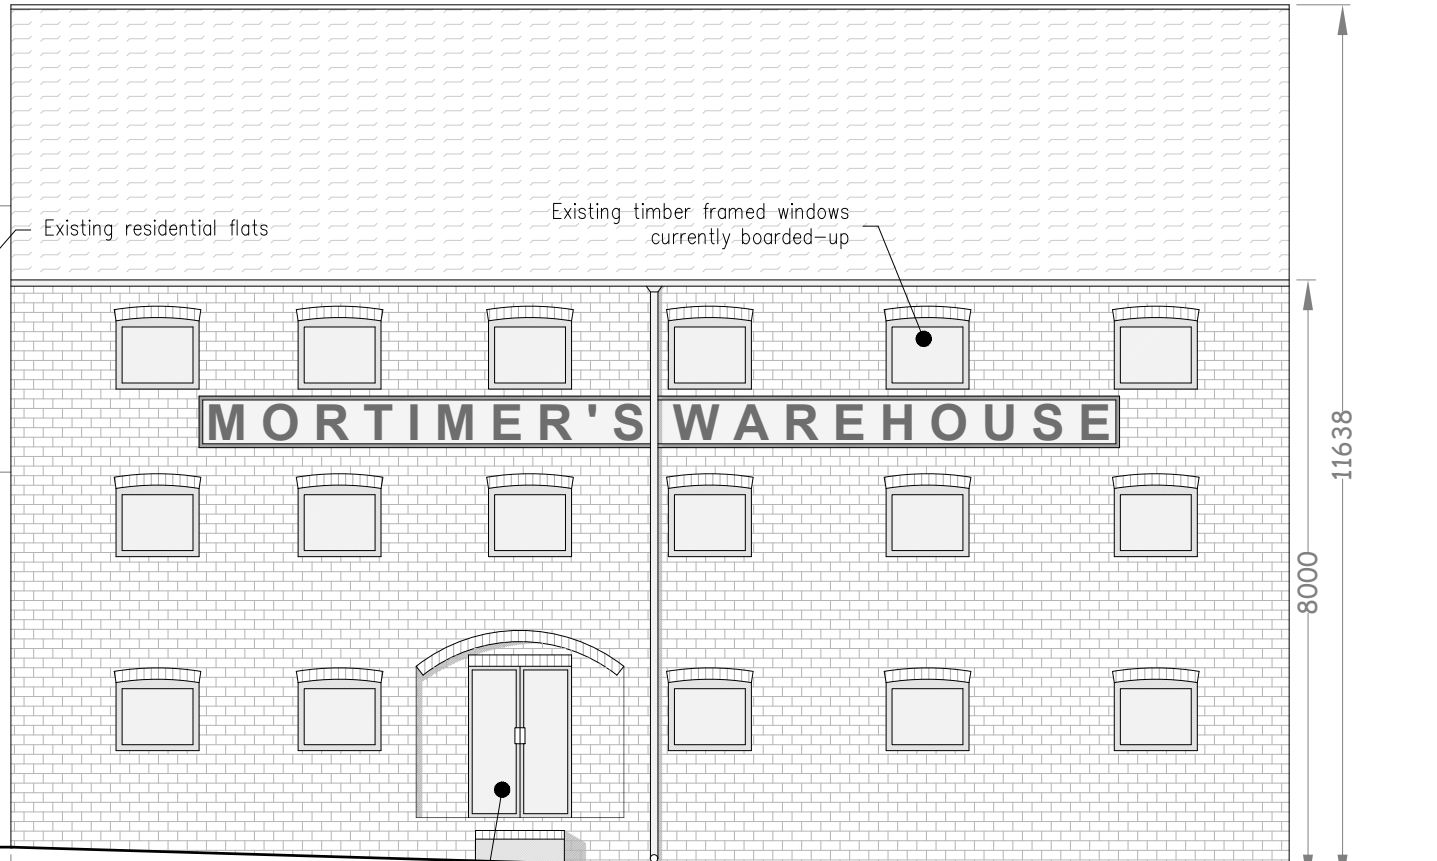

CLIENT  
**Mortimers**

JOB TITLE  
 Proposed Conversion of  
 Mortimers Warehouse  
 DWG. TITLE  
 Existing Elevations A3

SCALE  
 1=100 /  
 1=200  
 DRN  
 SH

DWG. NUMBER  
**IP/JB/05**

DATE  
 Jan 21  
 REV  
 -

WEST ELEVATION

SOUTH ELEVATION