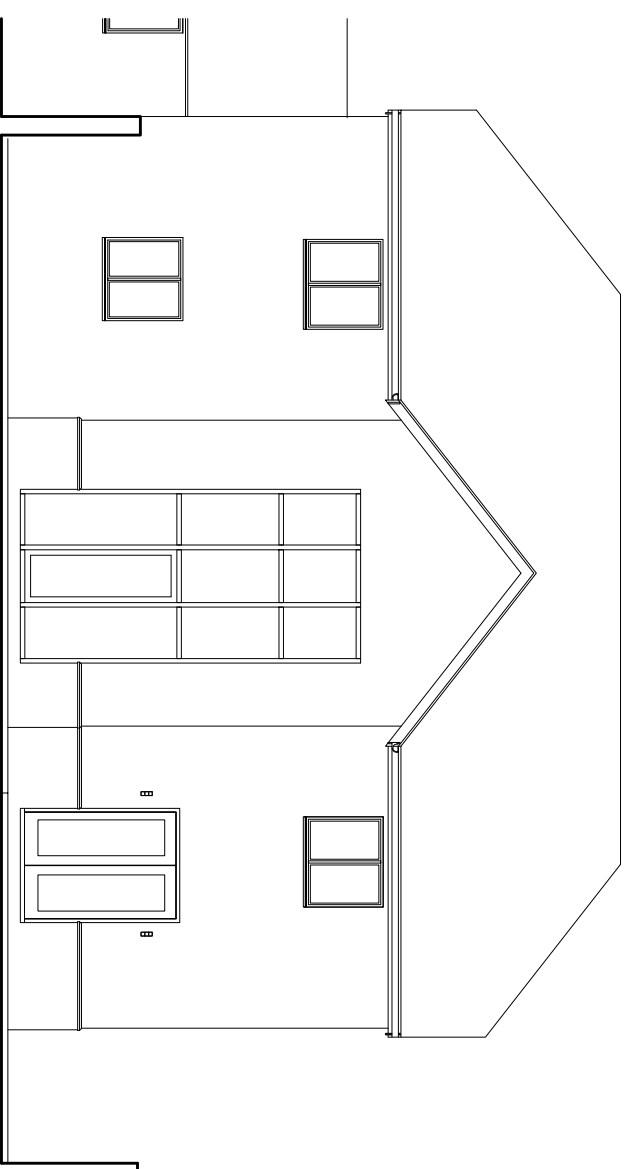

SOUTH EAST ELEVATION

NORTH EAST ELEVATION

SOUTH WEST ELEVATION

NORTH WEST ELEVATION

**m a d**

morgan architectural designs

13 crossfield road, princes risborough, hp27 0hh

01844 347631

morganarchitecturaldesigns@gmail.com

Project:

Harvest House  
Extension Shabbington

Dwg Name | Scale | Size

Existing Elevations | 1:100 | A3

Dwg No: **HHES/03**