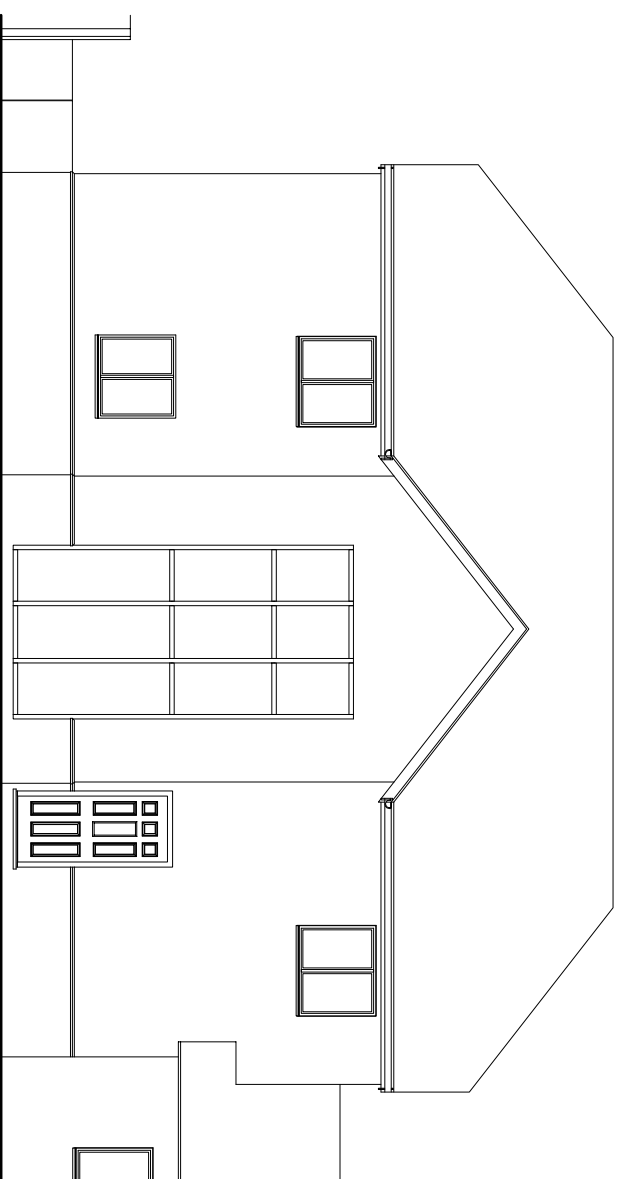

SOUTH EAST ELEVATION

NORTH EAST ELEVATION

SOUTH WEST ELEVATION

NORTH WEST ELEVATION

**m a d**

morgan architectural designs

13 crossfield road, princes risborough, hp27 0hh

01844 347631

morganarchitecturaldesigns@gmail.com

Project:

Harvest House  
Extension Shabbington

Dwg Name | Scale | Size

Existing Elevations | 1:100 | A3

Dwg No: **HHES/03**