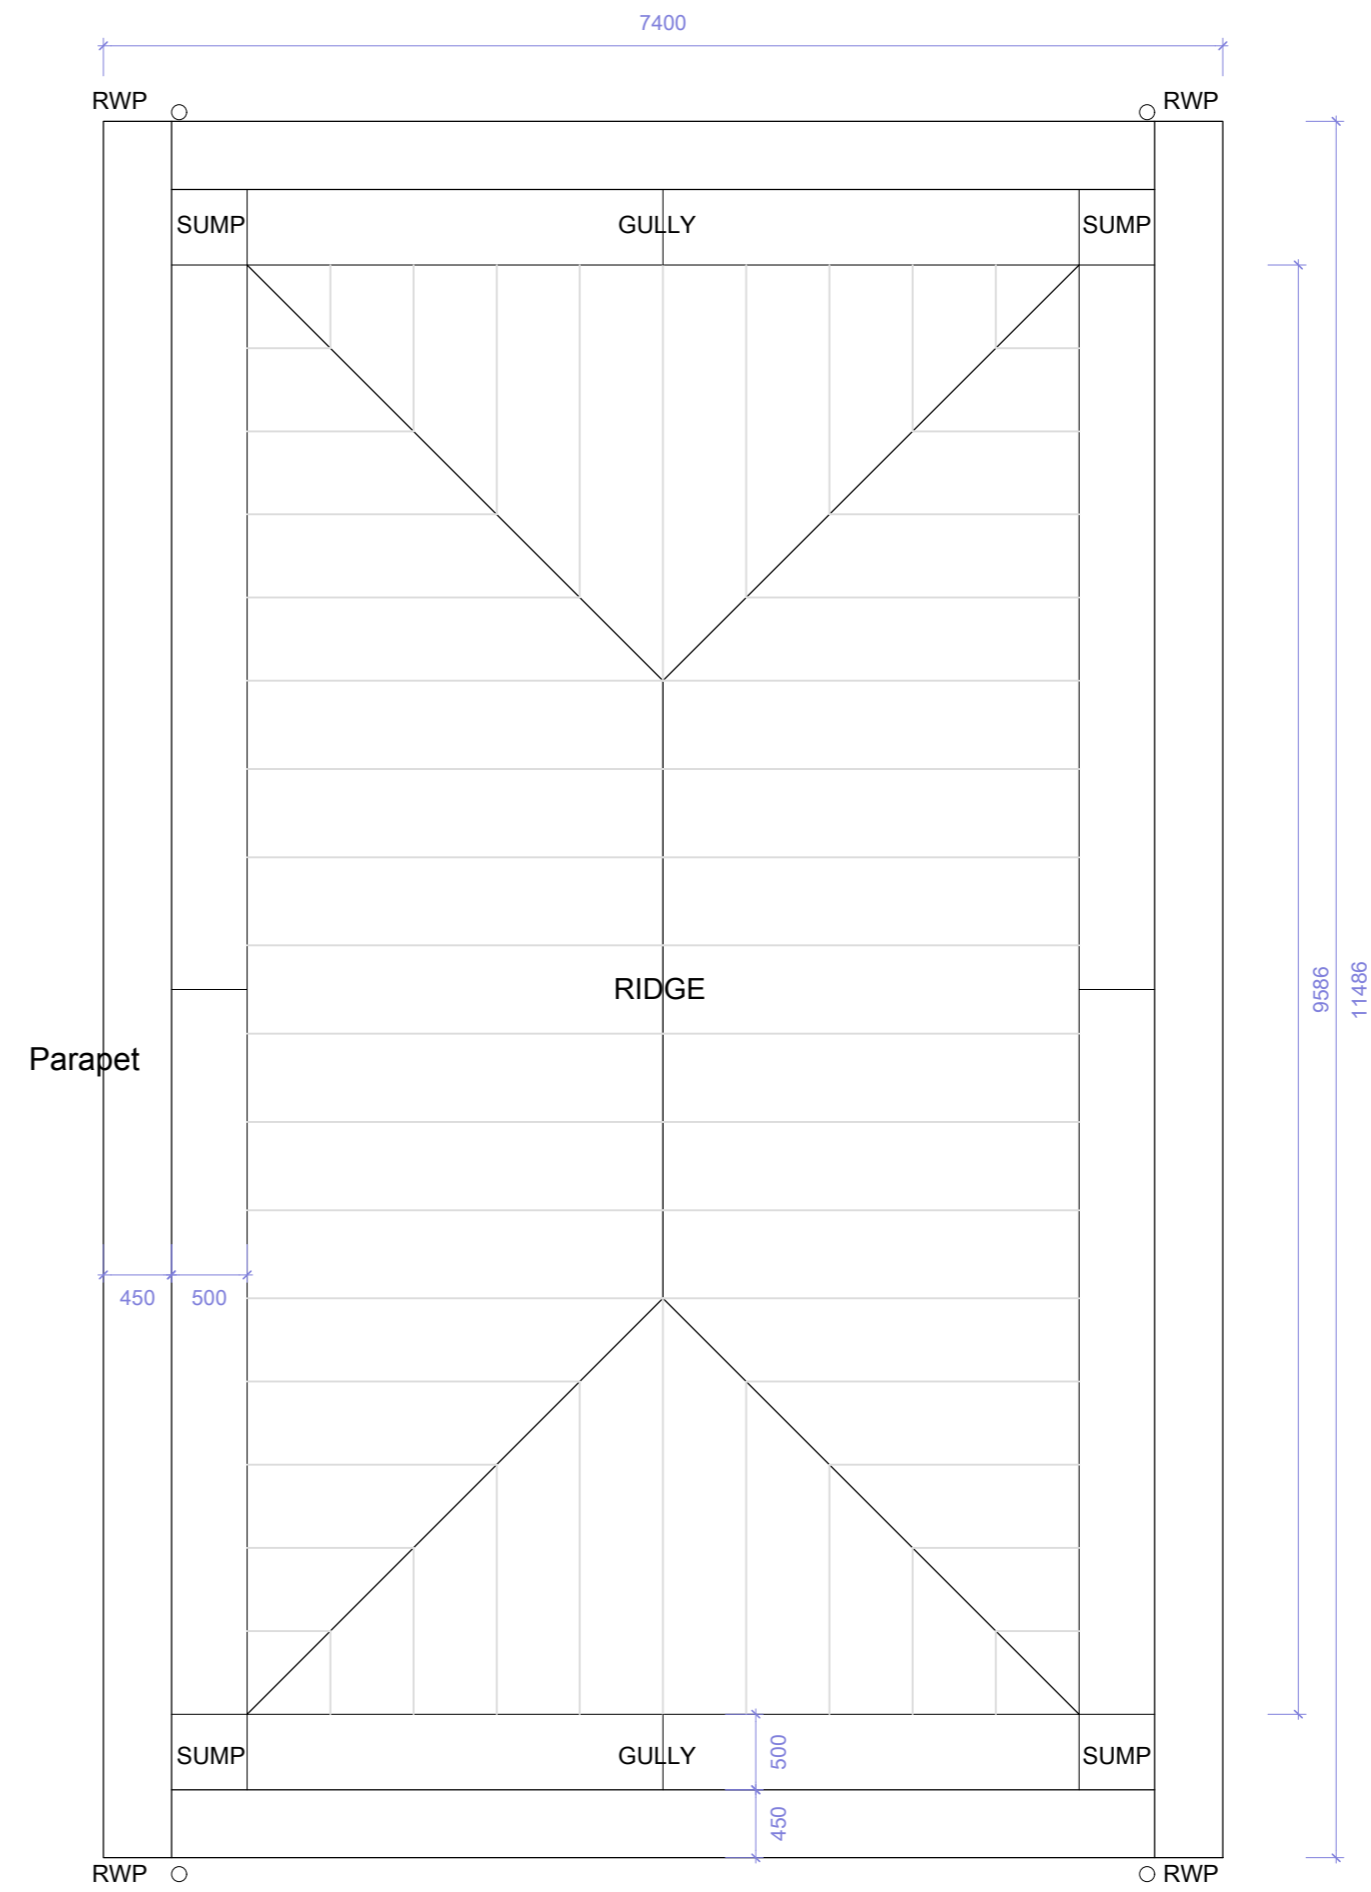

Roof Plan
scale 1:50

Rev	Description	Date	Drawn	Chk'd

CHERINGTON PARK, TETBURY - PROPOSED ROOF

NOTES:
Contractors are not to scale dimensions from this drawing
with all dimensions to be checked on site.