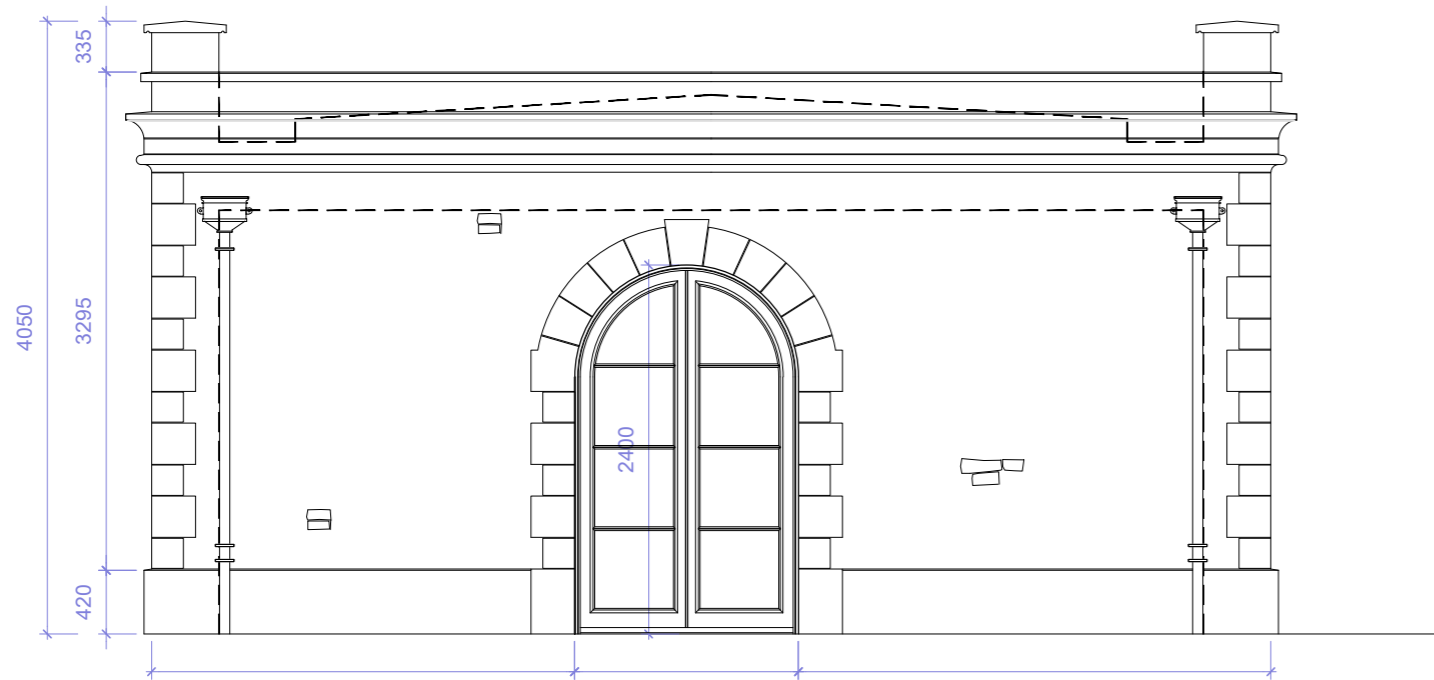

South Elevation
scale 1:50