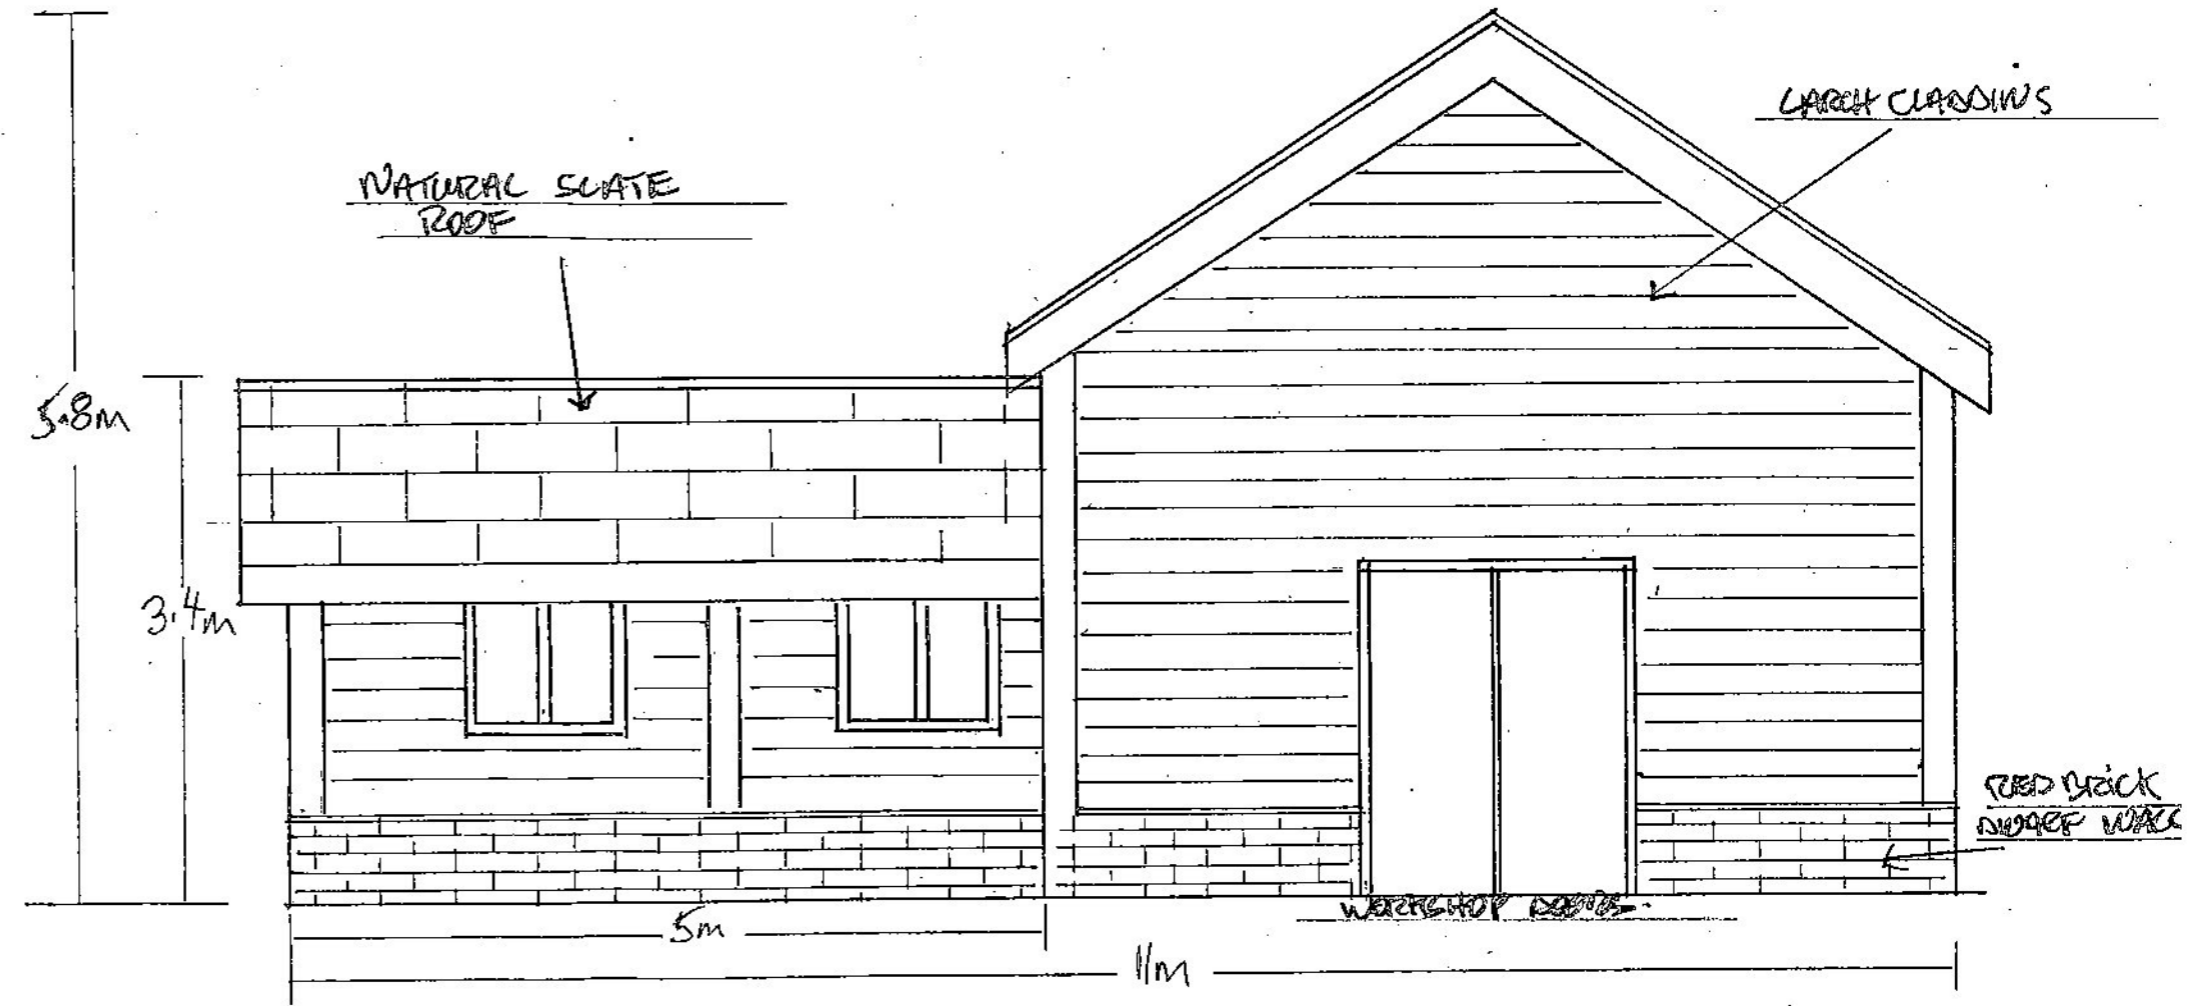

Ran Gaunden  
PP 0929882901

EXISTING NORTH ELEVATION

SCALE 1:50

22 FEB 2021