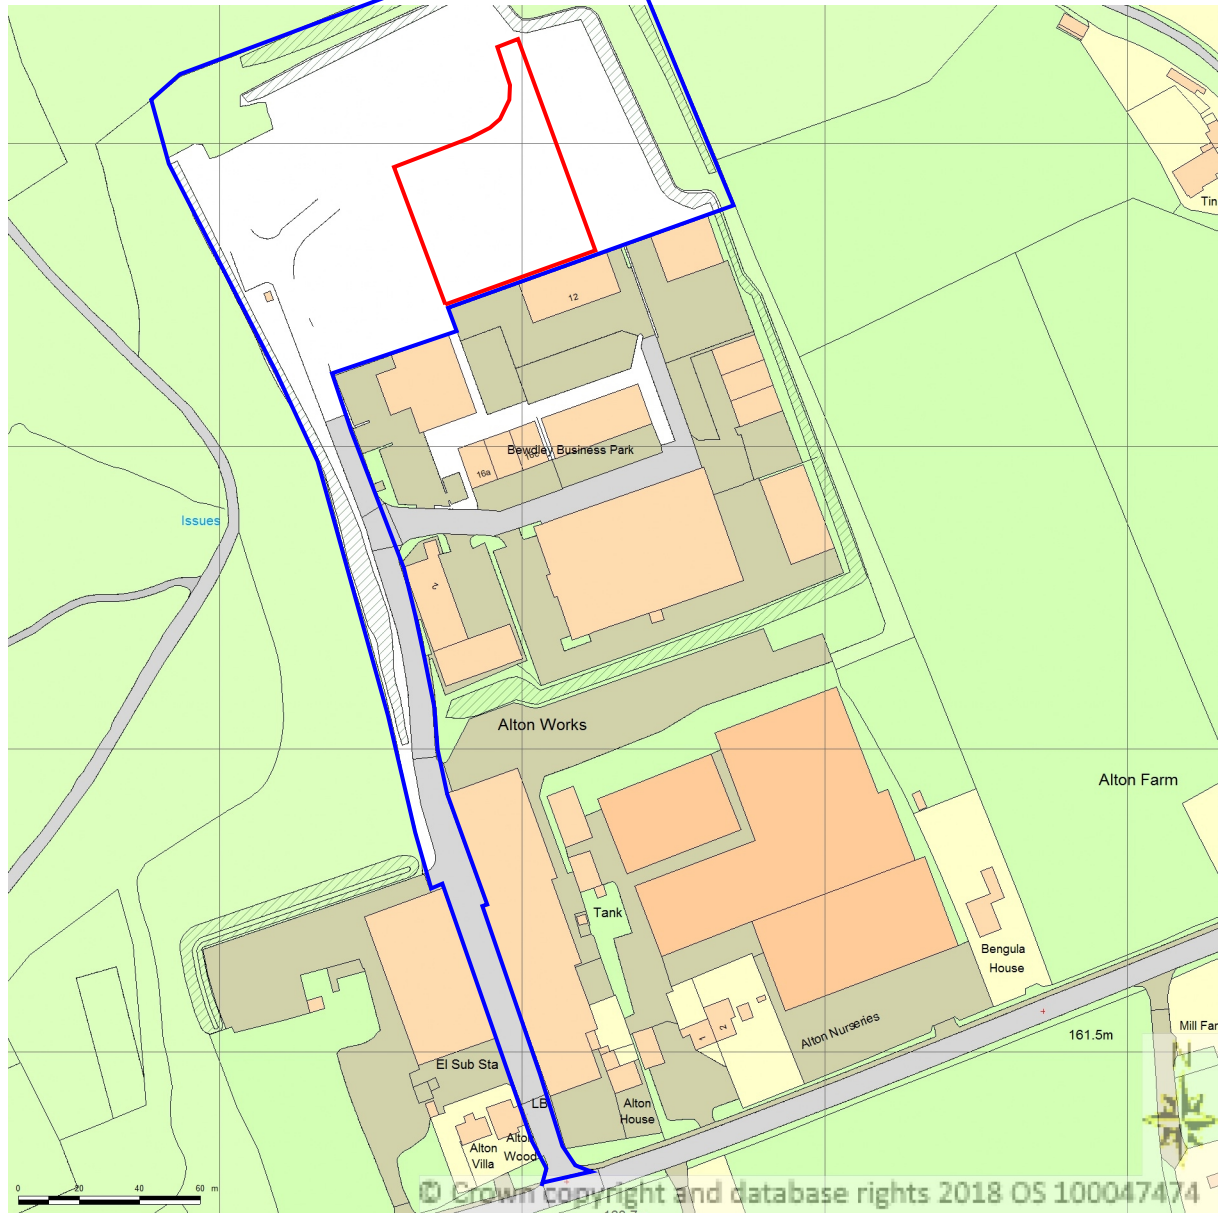

SITE LOCATION PLAN
AREA 16 HA
SCALE: 1:2500 on A4
CENTRE COORDINATES: 375430 , 274246

Supplied by Streetwise Maps Ltd
www.streetwise.net
Licence No: 100047474
09:31:42 11/05/2018