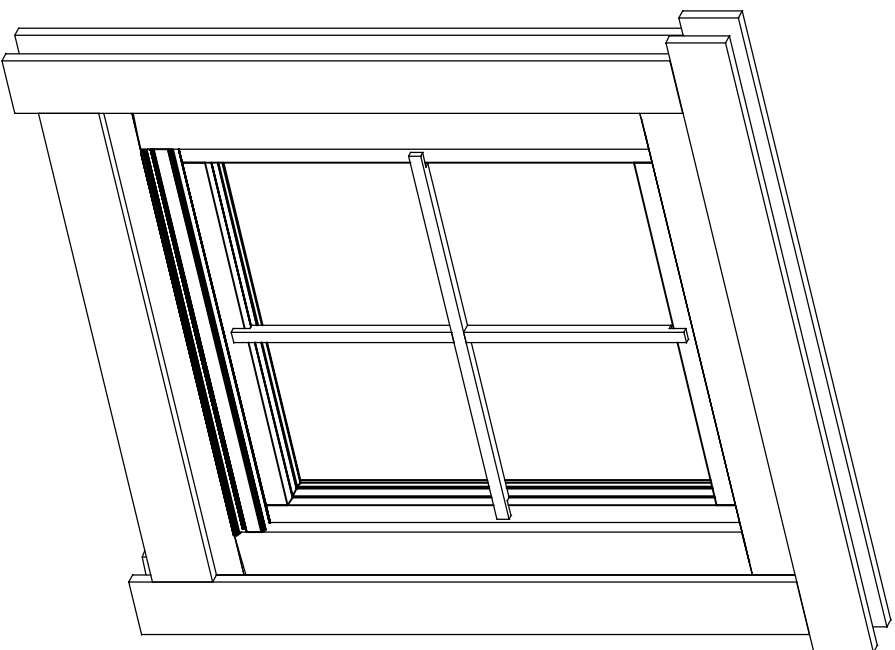

Akna tüüp / Fenster typ / Window type - A68
(GH+ / SH)