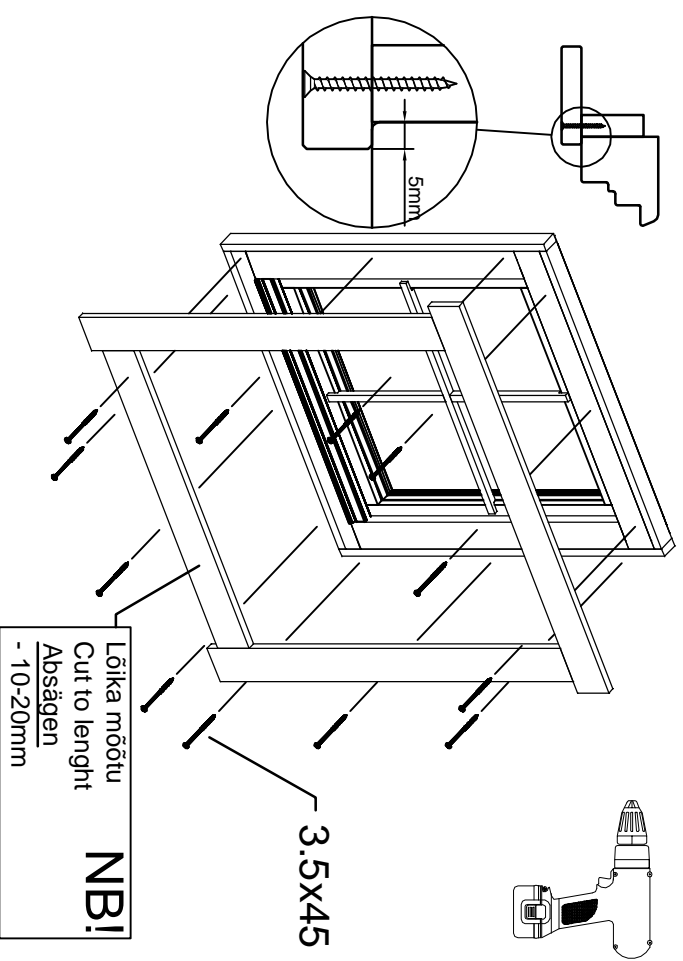

Akna tüüp / Fenster typ / Window type - A68
(GH+ / SH)