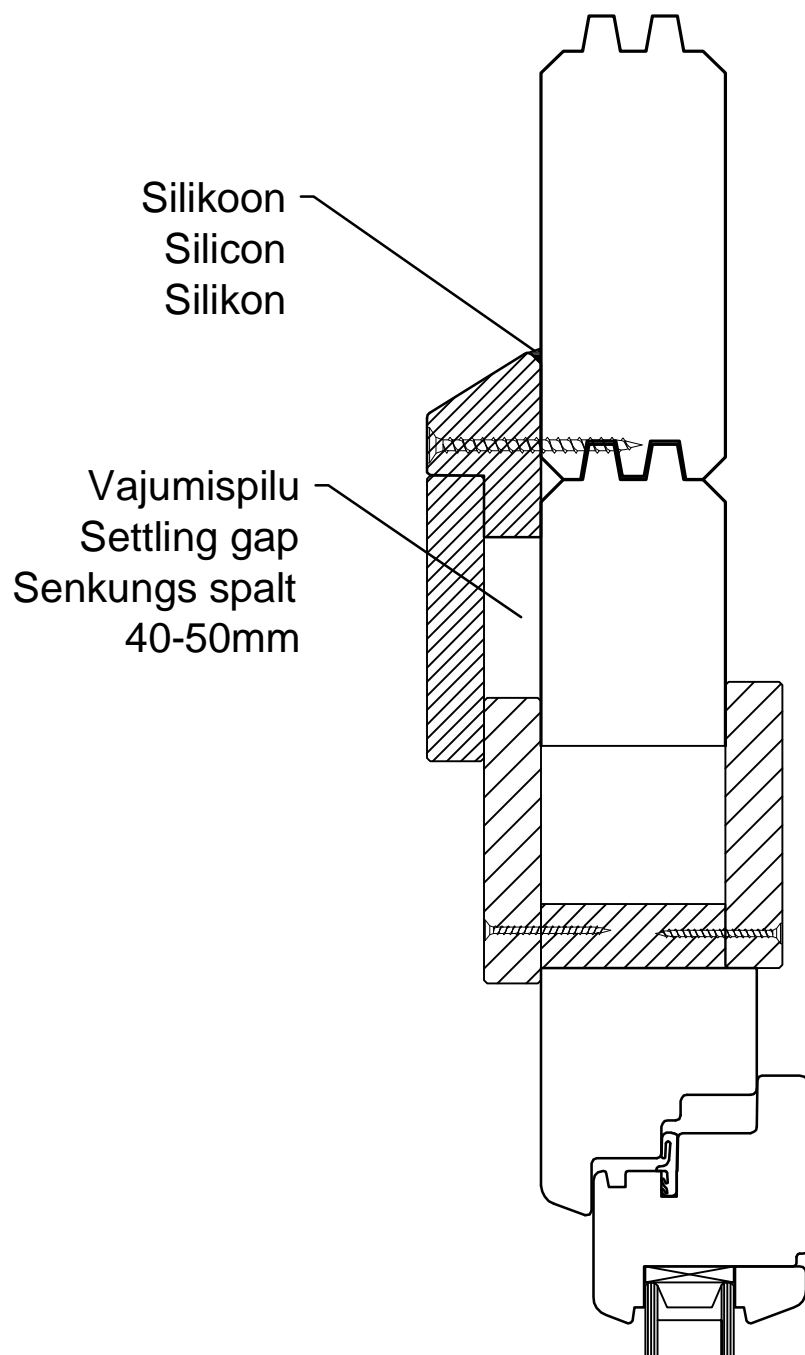

Vihmaliist / Rain strip / Wasserleiste

NB!

- Monteerida juhul kui ese on välja toodud maja spetsifikatsioonis!
- Install only if the item is listed in the house specification!
- Nur montieren wenn die Leiste in der Teileliste gezeigt ist!