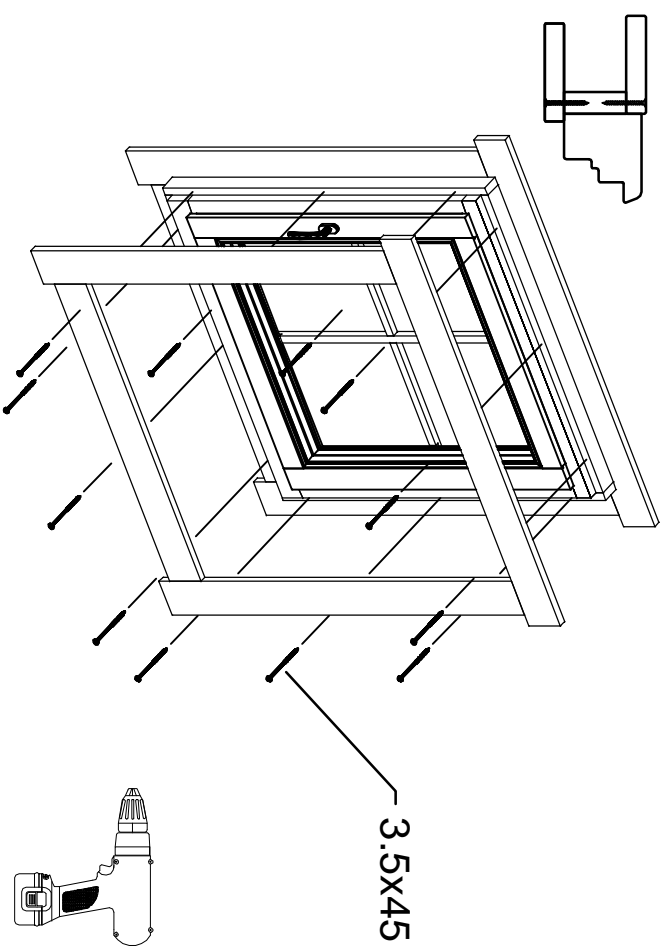

Akna tüüp / Fenster typ / Window type - A68
(GH+ / SH)