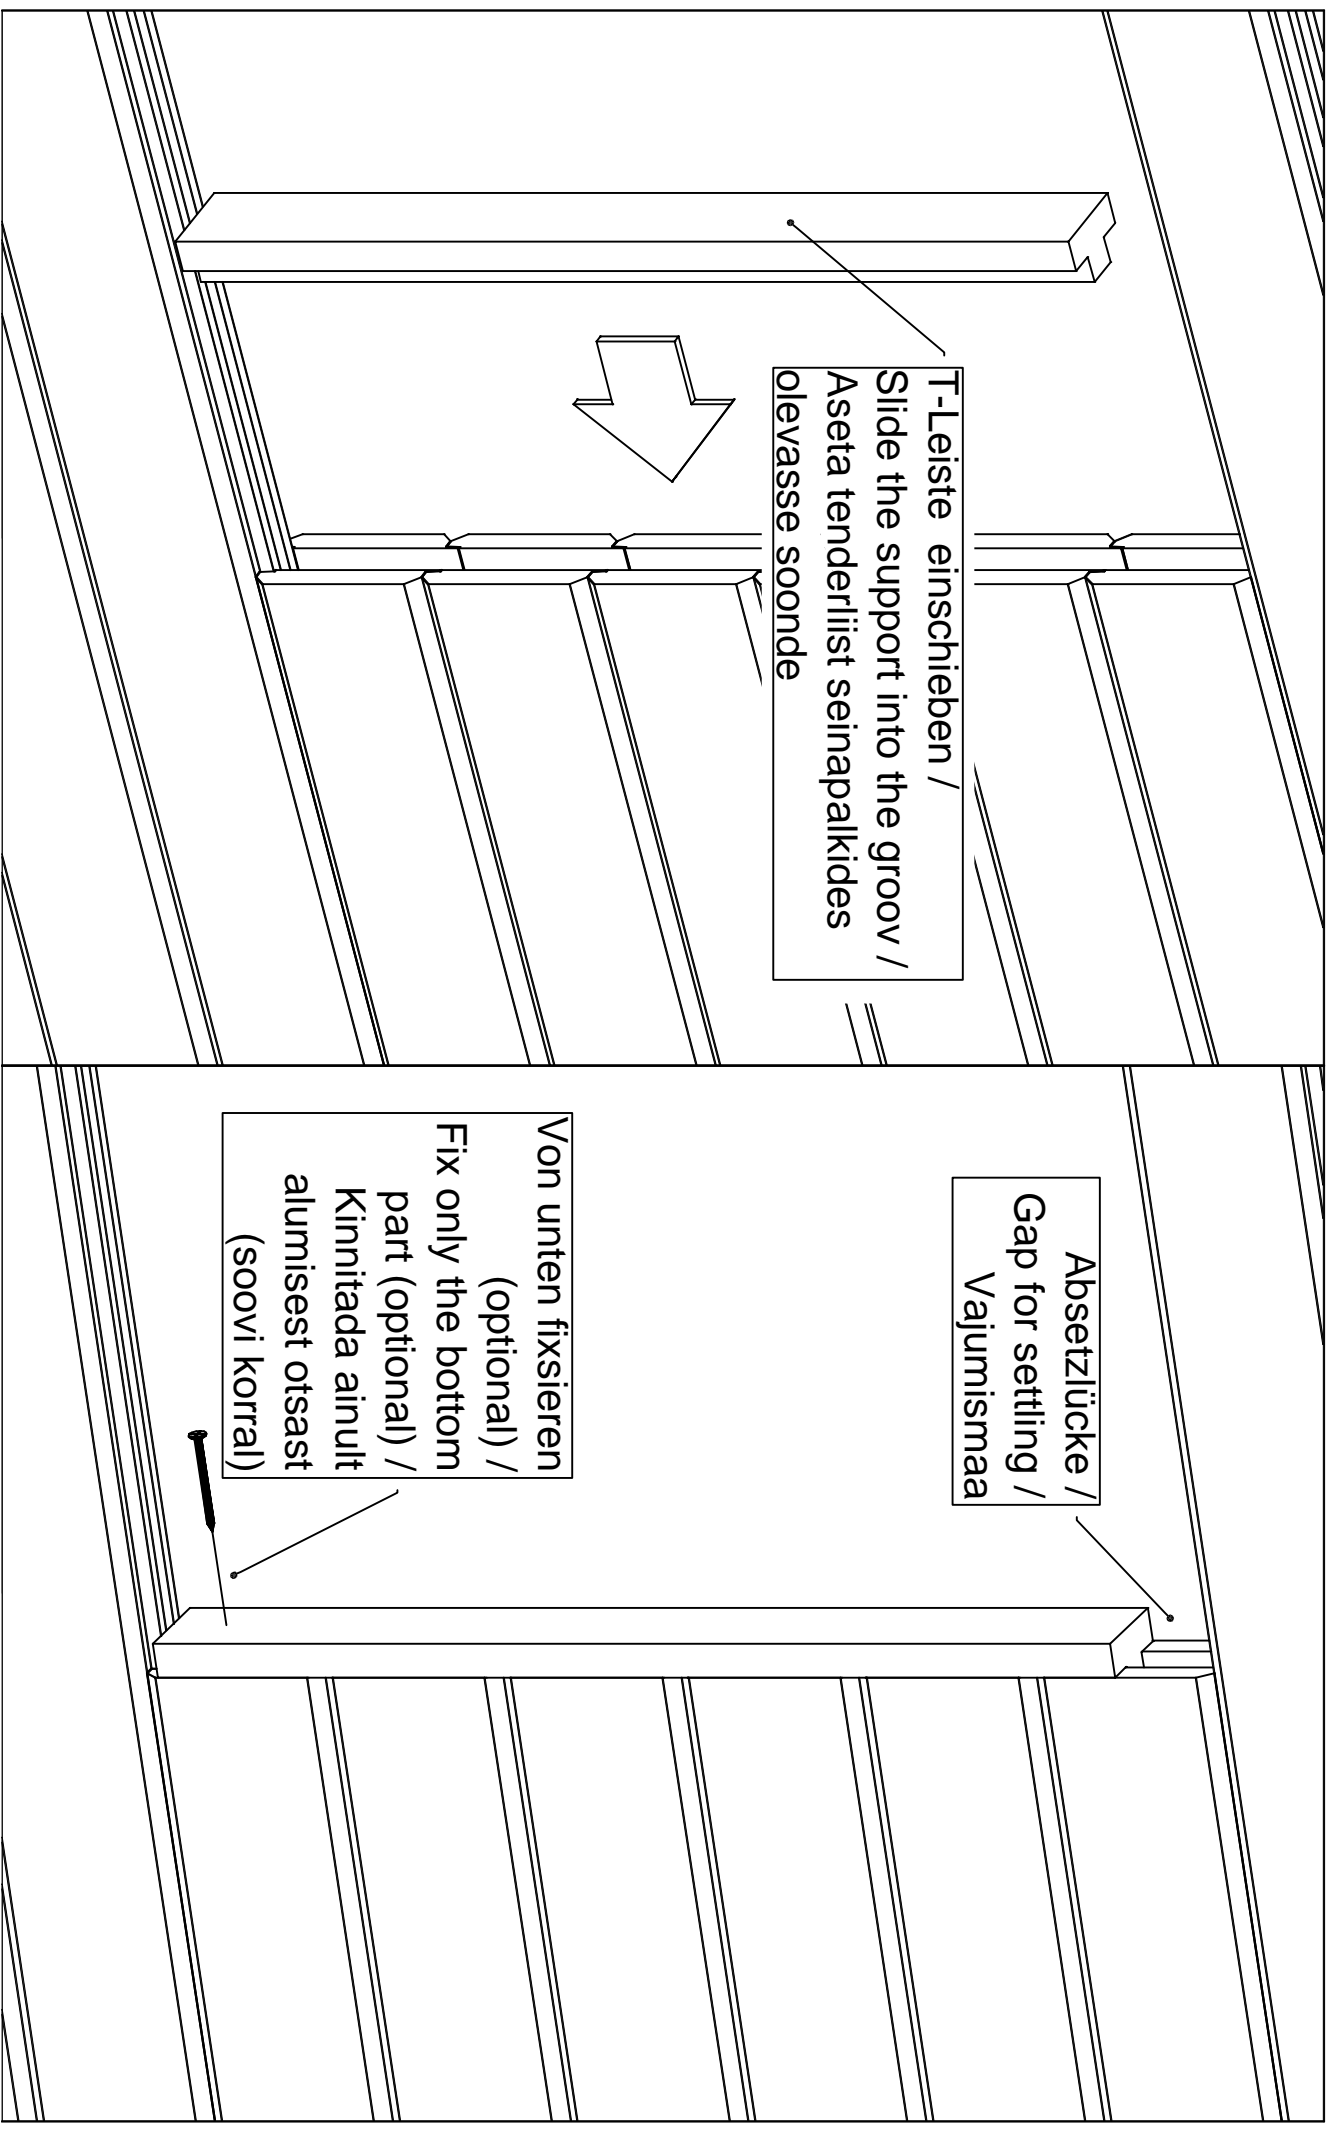

Montageanleitung für T-Leisten / Installing the door and window supports / Tenderliistu paigaldusjuhend.